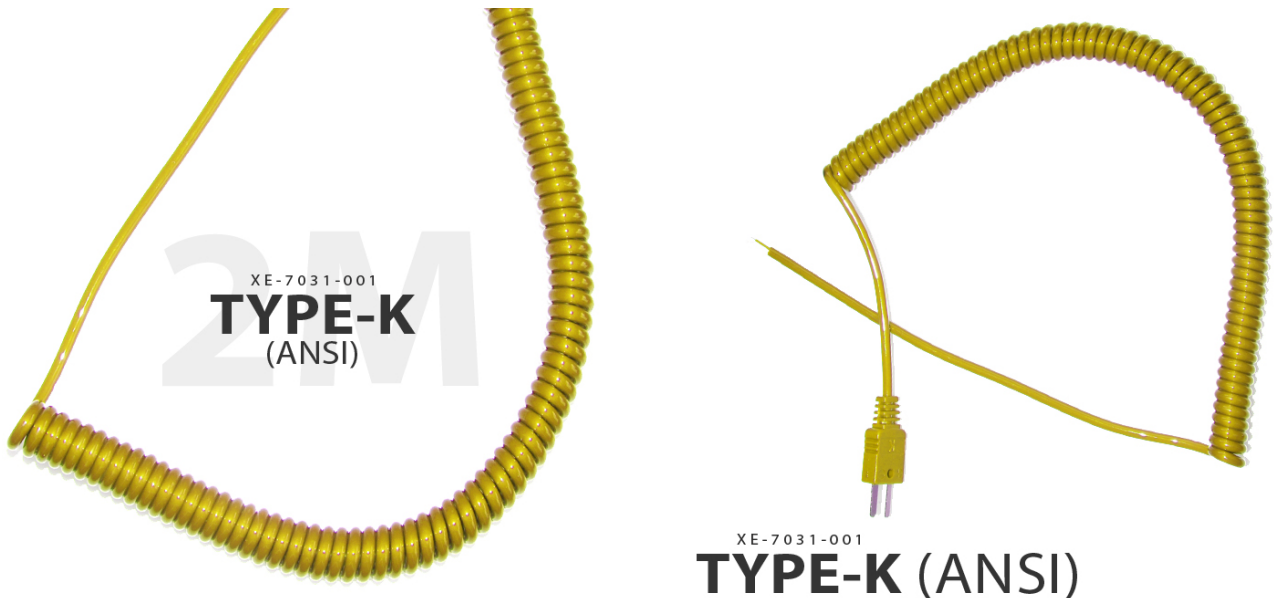

Typ K Einziehbares curly Thermoelement Lead (ANSI)

Labfacility are the UK's leading manufacturer of Temperature Sensors, Thermocouple Connectors and associated Temperature Instrumentation and stockings of Thermocouple Cables. The Company has been trading since 1971 and is ISO9001 accredited.

Verfügbar in Typ K

Farbe kodiert zu ANSI

2 Meter lang bei vollständiger Verlängerung

Beendet mit einem eingebauten Miniaturstecker

Polyurethan außen

Spezifikationen

Specifications

Product Code	XE-7031-001
Cable Length	2M fully extended
Cable Type	Polyurethane outer
Connector Type	Thermocouple Plug
Connector Size	Miniature
Colour	Yellow
Standards Met	Colour code (cores & jacket) to ANSI MC96.1
Thermocouple Type	K
Termination Type	Miniature Thermocouple Plug