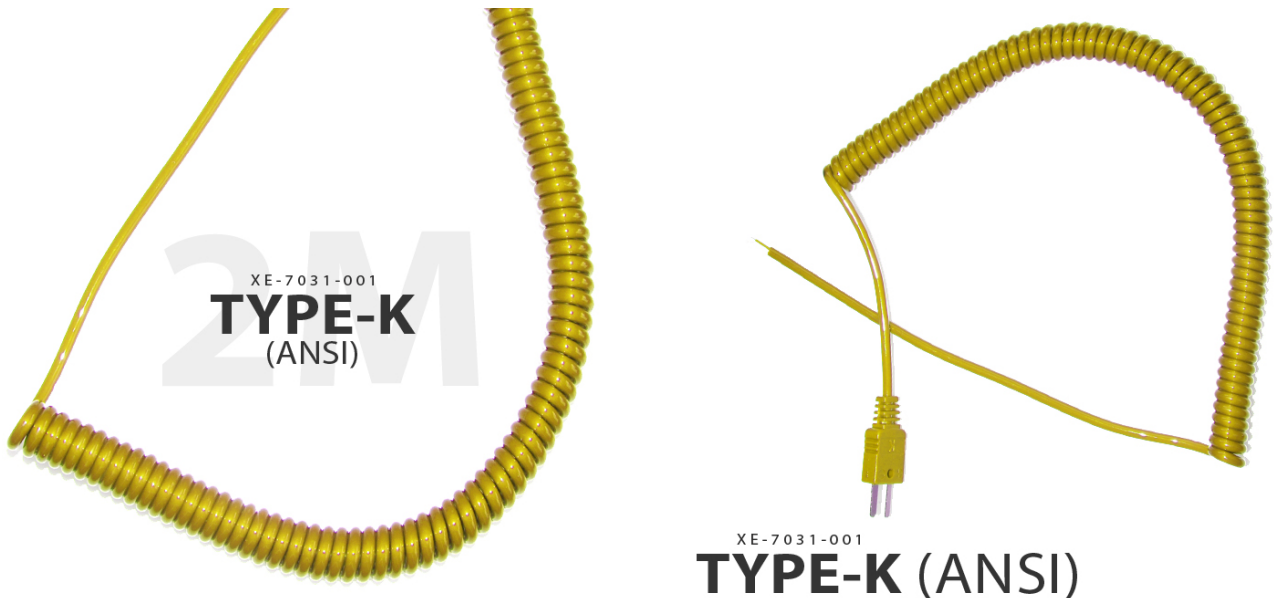

Typ K Einziehbares curly Thermoelement Lead (ANSI)

XE-7031-001
TYPE-K (ANSI)

XE-7031-001
TYPE-K (ANSI)

XE-7031-001
TYPE-K (ANSI)

Labfacility are the UK's leading manufacturer of Temperature Sensors, Thermocouple Connectors and associated Temperature Instrumentation and stockings of Thermocouple Cables. The Company has been trading since 1971 and is ISO9001 accredited.

Verfügbar in Typ K

Farbe kodiert zu ANSI

2 Meter lang bei vollständiger Verlängerung

Beendet mit einem eingebauten Miniaturstecker

Polyurethan außen

Spezifikationen

Specifications

Product Code	XE-7031-001
Cable Length	2M fully extended
Cable Type	Polyurethane outer
Connector Type	Thermocouple Plug
Connector Size	Miniature
Colour	Yellow
Standards Met	Colour code (cores & jacket) to ANSI MC96.1
Thermocouple Type	K
Termination Type	Miniature Thermocouple Plug