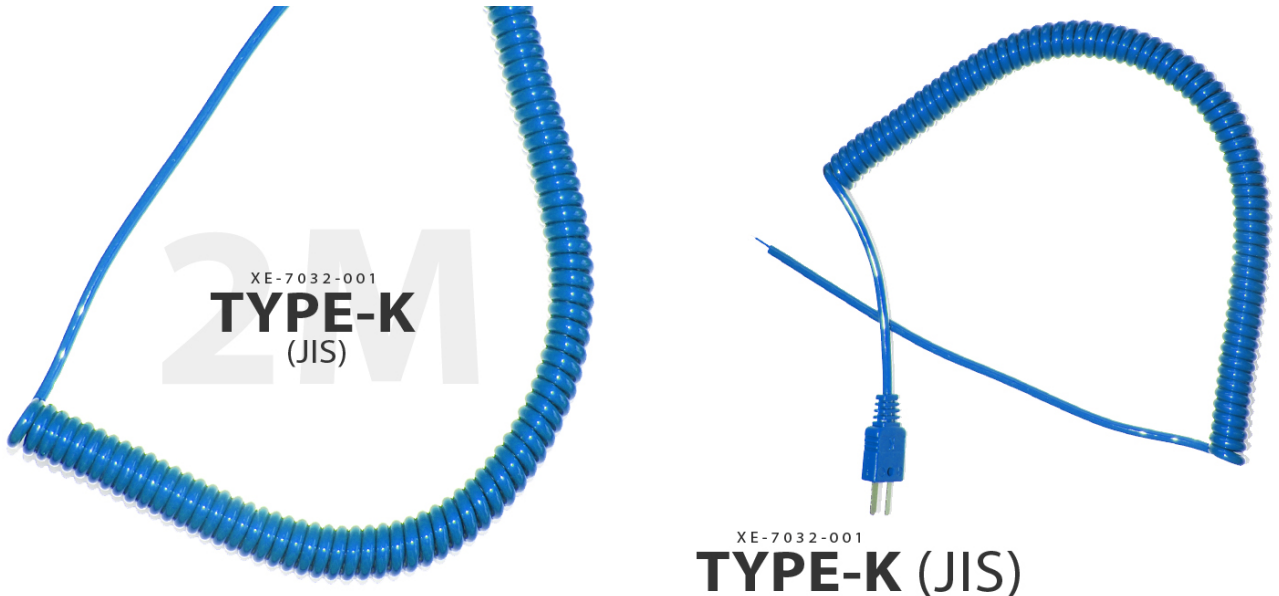

Typ K Einziehbares curly Thermoelement Lead (JIS)

XE-7032-001

TYPE-K (JIS)

XE-7032-001

TYPE-K (JIS)

XE-7032-001

TYPE-K (JIS)

Labfacility are the UK's leading manufacturer of Temperature Sensors, Thermocouple Connectors and associated Temperature Instrumentation and stockings of Thermocouple Cables. The Company has been trading since 1971 and is ISO9001 accredited.

Verfügbar in Typ K

Farbe kodiert zu JIS

2 Meter lang bei vollständiger Verlängerung

Beendet mit einem eingebauten Miniaturstecker

Polyurethan außen

Spezifikationen

Specifications

| | |
|--------------------------|-----------------------------|
| Product Code | XE-7032-001 |
| Cable Length | 2M fully extended |
| Cable Type | Polyurethane outer |
| Connector Type | Thermocouple Plug |
| Connector Size | Miniature |
| Colour | Blue |
| Standards Met | Colour code to JIS |
| Thermocouple Type | K |
| Termination Type | Miniature Thermocouple Plug |