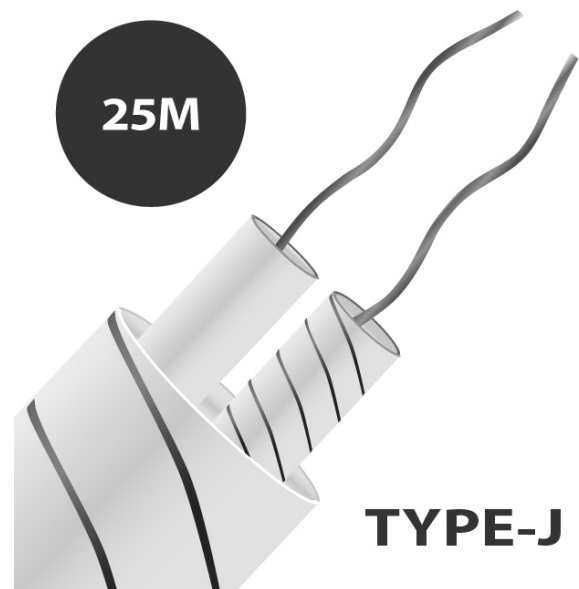

## Typ J Glasfaser isoliertes Flachpaar Thermoelementkabel / Draht (IEC)

Labfacility are the UK's leading manufacturer of Temperature Sensors, Thermocouple Connectors and associated Temperature Instrumentation and stockings of Thermocouple Cables. The Company has been trading since 1971 and is ISO9001 accredited.

**Typ J Glasfaser isoliertes Flachpaar Thermoelementkabel / Draht (IEC)**

Glasfaserisolierte Flachpaarkonstruktion, Leiter flach verlegt, Glasfaser mit Glasfaser-Overall isoliert, Silikon durchgehend lackiert. Gute Temperaturbeständigkeit, aber nicht geeignet, wenn Flüssigkeiten vorhanden sind.

## Specifications

<b>General Description</b>	Good temperature range but will not prevent ingress of fluids. Fairly flexible but does not provide good mechanical protection.
<b>Cable Length</b>	10m, 25m, 50m, 100m
<b>Cable Type</b>	Flat pair cable
<b>Core / Strands</b>	1/0.2mm, 1/0.315mm, 7/0.2mm
<b>Conductor Cross Section 1/0.2 (mm<sup>2</sup>)</b>	0.032
<b>Conductor Cross Section 1/0.315 (mm<sup>2</sup>)</b>	0.078
<b>Conductor Cross Section 7/0.2 (mm<sup>2</sup>)</b>	0.219
<b>Outer Colour</b>	Black & White
<b>+ Colour</b>	Black
<b>- Colour</b>	White
<b>Drain Wire</b>	No
<b>Insulation Material</b>	Glassfibre insulated
<b>Loop Resistance 1/0.2 (Ohms per combined metre)</b>	19.3

<b>Loop Resistance 1/0.315 (Ohms per combined metre)</b>	7.8
<b>Loop Resistance 7/0.2 (Ohms per combined metre)</b>	2.7
<b>Max. Temperature</b>	+350°C (short periods up to 400°C)
<b>Min. Temperature</b>	-60°C
<b>+ Conductor</b>	Iron
<b>- Conductor</b>	Constantan
<b>Screen</b>	No
<b>Standards Met</b>	Colour code (cores & jacket) to IEC-584-3
<b>Thermocouple Type</b>	J
<b>Tolerance</b>	Class 2