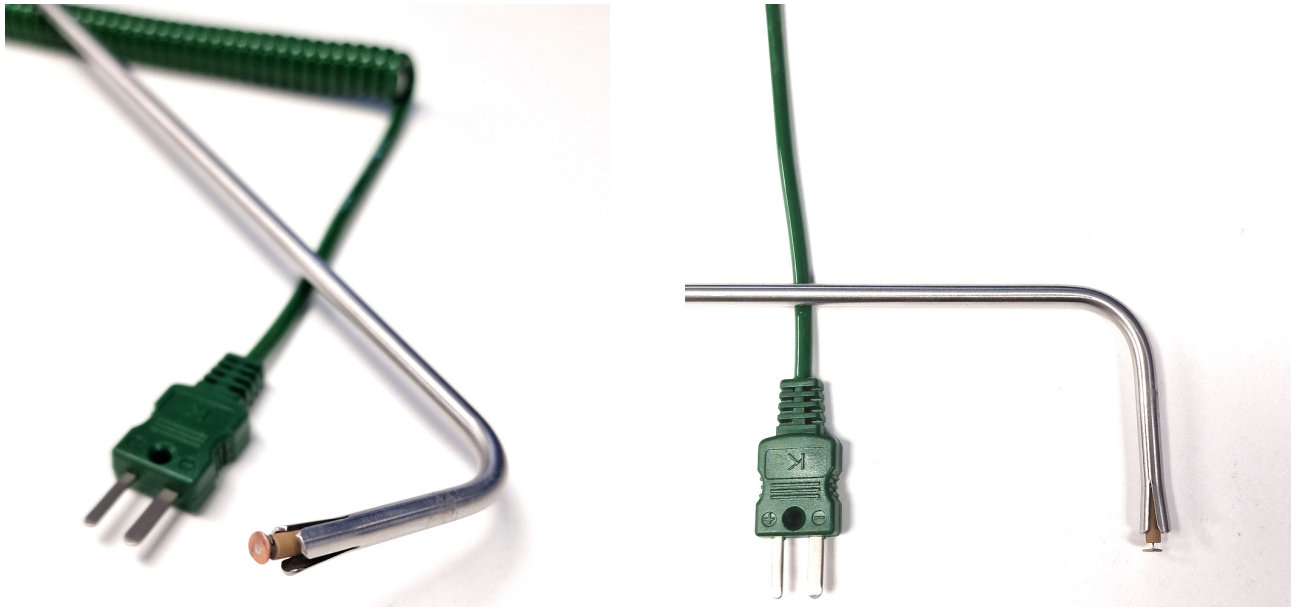

Typ K IEC rechtwinklig - Kupfer-Scheibenspitze

Labfacility are the UK's leading manufacturer of Temperature Sensors, Thermocouple Connectors and associated Temperature Instrumentation and stockings of Thermocouple Cables. The Company has been trading since 1971 and is ISO9001 accredited.

Edelstahlmantel mit geformtem Griff und 2 Meter Spiralverlängerungskabel, das in einem Miniatur-Thermoelementstecker abgeschlossen ist.

Specifications

Product Code	XE-3817-001
General Description	Surface temperature spring loaded thermocouple with right angled probe and copper disc tip
Thermocouple Type	K
Calibration	IEC
Cable Length	2m
Cable Termination	Fitted Plug
Max. Temperature	+600°C
Dimensions	Probe O8mm(17mmL) Tip x 60mm Hot Leg and O6mm x 180mm Cold Leg with O4.5mm copper disc.