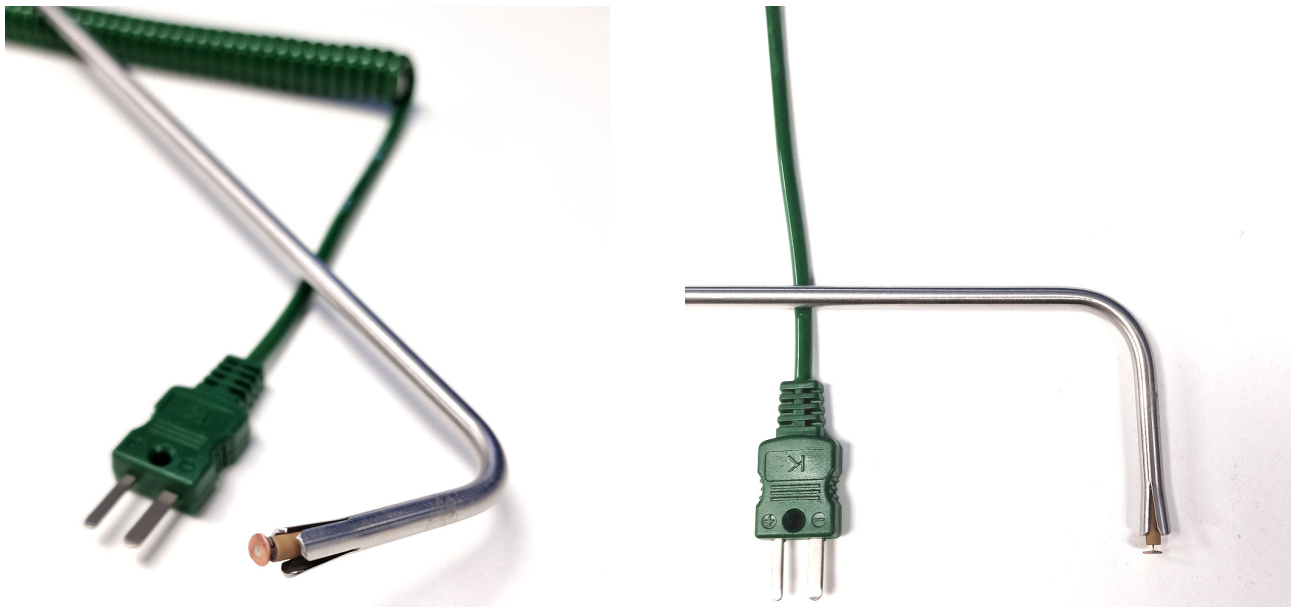

Typ K IEC rechtwinklig - Kupfer-Scheibenspitze

Labfacility are the UK's leading manufacturer of Temperature Sensors, Thermocouple Connectors and associated Temperature Instrumentation and stockings of Thermocouple Cables. The Company has been trading since 1971 and is ISO9001 accredited.

Edelstahlmantel mit geformtem Griff und 2 Meter Spiralverlängerungskabel, das in einem Miniatur-Thermoelementstecker abgeschlossen ist.

Specifications

Product Code	XE-3817-001
General Description	Surface temperature spring loaded thermocouple with right angled probe and copper disc tip
Thermocouple Type	K
Calibration	IEC
Cable Length	2m
Cable Termination	Fitted Plug
Max. Temperature	+600°C
Dimensions	Probe O8mm(17mmL) Tip x 60mm Hot Leg and O6mm x 180mm Cold Leg with O4.5mm copper disc.