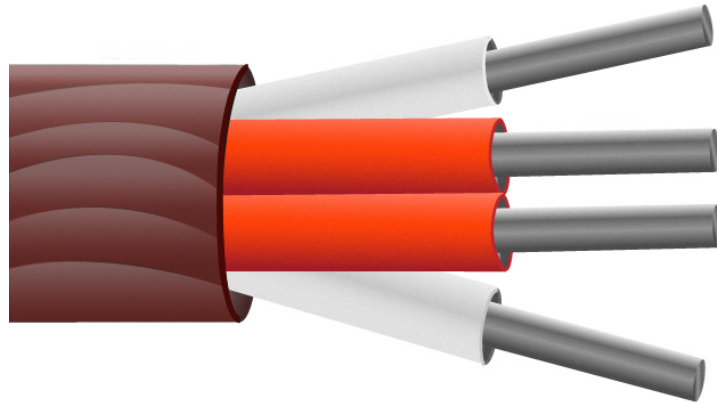

## 4 Kern Silikon Gummi isoliert, abgerundeter Abschnitt, PRT Sensorkabel / Draht

25M

**4 CORE**  
XE-2798-025

Labfacility are the UK's leading manufacturer of Temperature Sensors, Thermocouple Connectors and associated Temperature Instrumentation and stockings of Thermocouple Cables. The Company has been trading since 1971 and is ISO9001 accredited.

**4 Kern Silikon Gummi isoliert, abgerundeter Abschnitt, PRT Sensorkabel / Draht**

Kann verwendet werden, um bis zu 4 Draht-RTD-Konfigurationen zu erweitern. Häufig verwendet mit Pt100"-Thermometern, aber geeignet für andere Typen Pt130/500/1000" usw.

**Spezifikationen****Specifications**

<b>General Description</b>	4 core silicone rubber insulated 7/0.2mm tin plated copper conductors, twisted together with silicone rubber outer jacket
<b>Cable Length</b>	10, 25m
<b>Cable Type</b>	Silicone rubber insulated
<b>Core / Strands</b>	7/0.2mm
<b>Insulation Material</b>	Silicone rubber insulated, tin plated copper conductors, twisted together with silicone rubber outer jacket
<b>Max. Temperature</b>	+200°C
<b>Min. Temperature</b>	-40°C
<b>Number of Wires</b>	4
<b>Standards Met</b>	Cores colour coded 2 x Red / 2 x White to IEC-751