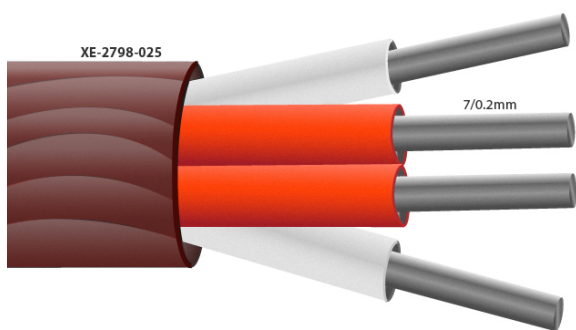

4 Kern Silikon Gummi isoliert, abgerundeter Abschnitt, PRT Sensorkabel / Draht

25M

4 CORE
XE-2798-025

Labfacility are the UK's leading manufacturer of Temperature Sensors, Thermocouple Connectors and associated Temperature Instrumentation and stockings of Thermocouple Cables. The Company has been trading since 1971 and is ISO9001 accredited.

4 Kern Silikon Gummi isoliert, abgerundeter Abschnitt, PRT Sensorkabel / Draht

Kann verwendet werden, um bis zu 4 Draht-RTD-Konfigurationen zu erweitern. Häufig verwendet mit Pt100"-Thermometern, aber geeignet für andere Typen Pt130/500/1000" usw.

Spezifikationen**Specifications**

| | |
|----------------------------|---|
| General Description | 4 core silicone rubber insulated 7/0.2mm tin plated copper conductors, twisted together with silicone rubber outer jacket |
| Cable Length | 10, 25m |
| Cable Type | Silicone rubber insulated |
| Core / Strands | 7/0.2mm |
| Insulation Material | Silicone rubber insulated, tin plated copper conductors, twisted together with silicone rubber outer jacket |
| Max. Temperature | +200°C |
| Min. Temperature | -40°C |
| Number of Wires | 4 |
| Standards Met | Cores colour coded 2 x Red / 2 x White to IEC-751 |