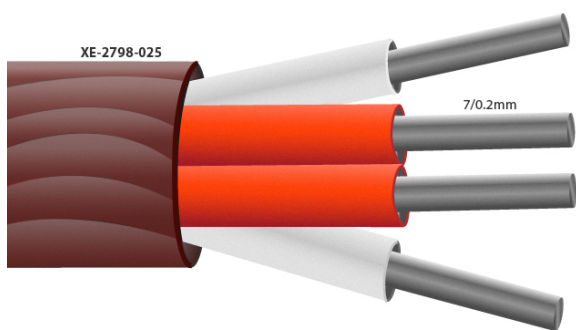

## 4 Kern Silikon Gummi isoliert, abgerundeter Abschnitt, PRT Sensorkabel / Draht

25M

**4 CORE**  
XE-2798-025

Labfacility are the UK's leading manufacturer of Temperature Sensors, Thermocouple Connectors and associated Temperature Instrumentation and stockings of Thermocouple Cables. The Company has been trading since 1971 and is ISO9001 accredited.

**4 Kern Silikon Gummi isoliert, abgerundeter Abschnitt, PRT Sensorkabel / Draht**

Kann verwendet werden, um bis zu 4 Draht-RTD-Konfigurationen zu erweitern. Häufig verwendet mit Pt100"-Thermometern, aber geeignet für andere Typen Pt130/500/1000" usw.

**Spezifikationen****Specifications**

<b>General Description</b>	4 core silicone rubber insulated 7/0.2mm tin plated copper conductors, twisted together with silicone rubber outer jacket
<b>Cable Length</b>	10, 25m
<b>Cable Type</b>	Silicone rubber insulated
<b>Core / Strands</b>	7/0.2mm
<b>Insulation Material</b>	Silicone rubber insulated, tin plated copper conductors, twisted together with silicone rubber outer jacket
<b>Max. Temperature</b>	+200°C
<b>Min. Temperature</b>	-40°C
<b>Number of Wires</b>	4
<b>Standards Met</b>	Cores colour coded 2 x Red / 2 x White to IEC-751