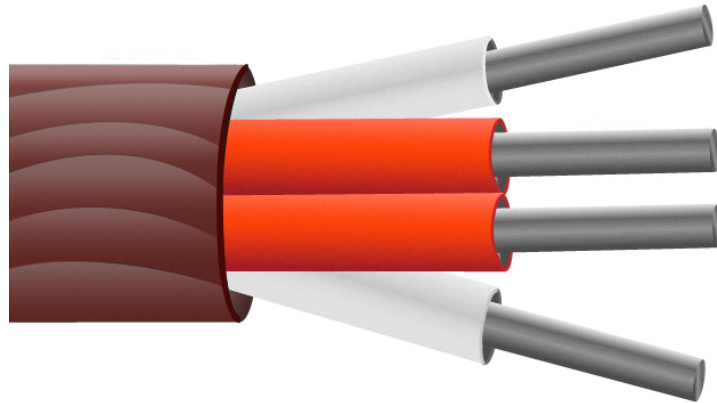

4 Kern Silikon Gummi isoliert, abgerundeter Abschnitt, PRT Sensorkabel / Draht

25M

4 CORE
XE-2798-025

Labfacility are the UK's leading manufacturer of Temperature Sensors, Thermocouple Connectors and associated Temperature Instrumentation and stockings of Thermocouple Cables. The Company has been trading since 1971 and is ISO9001 accredited.

4 Kern Silikon Gummi isoliert, abgerundeter Abschnitt, PRT Sensorkabel / Draht

Kann verwendet werden, um bis zu 4 Draht-RTD-Konfigurationen zu erweitern. Häufig verwendet mit Pt100"-Thermometern, aber geeignet für andere Typen Pt130/500/1000" usw.

Spezifikationen**Specifications**

| | |
|----------------------------|---|
| General Description | 4 core silicone rubber insulated 7/0.2mm tin plated copper conductors, twisted together with silicone rubber outer jacket |
| Cable Length | 10, 25m |
| Cable Type | Silicone rubber insulated |
| Core / Strands | 7/0.2mm |
| Insulation Material | Silicone rubber insulated, tin plated copper conductors, twisted together with silicone rubber outer jacket |
| Max. Temperature | +200°C |
| Min. Temperature | -40°C |
| Number of Wires | 4 |
| Standards Met | Cores colour coded 2 x Red / 2 x White to IEC-751 |