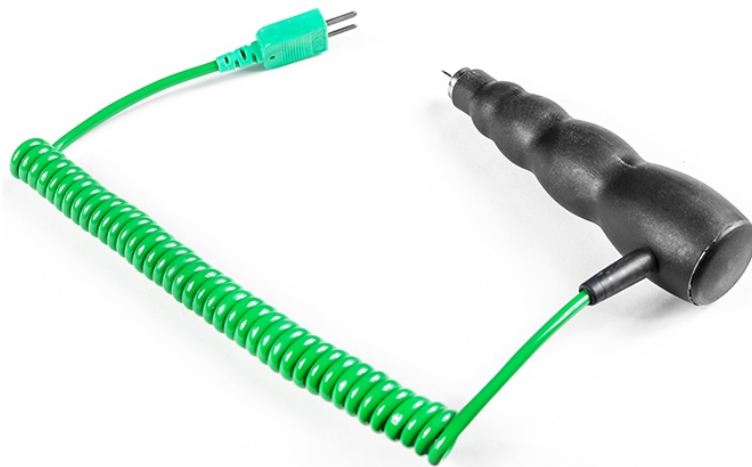

## Fester Temperaturfühler fr Rennreifen

Labfacility are the UK's leading manufacturer of Temperature Sensors, Thermocouple Connectors and associated Temperature Instrumentation and stockings of Thermocouple Cables. The Company has been trading since 1971 and is ISO9001 accredited.

## Specifications

<b>Product Code</b>	XE-3891-001
<b>General Description</b>	Can be used with any digital thermometer with a type k mini input socket
<b>Sensor Type</b>	Fast response fixed racing tyre probe with a max depth of six millimetres
<b>Thermocouple Type</b>	K
<b>Calibration</b>	IEC
<b>Probe Length</b>	max depth of 6mm
<b>Cable Length</b>	1m
<b>Cable Termination</b>	Miniature Plug
<b>Max. Temperature</b>	+250°C
<b>Min. Temperature</b>	-50°C
<b>Features #1</b>	Junction Type: Grounded