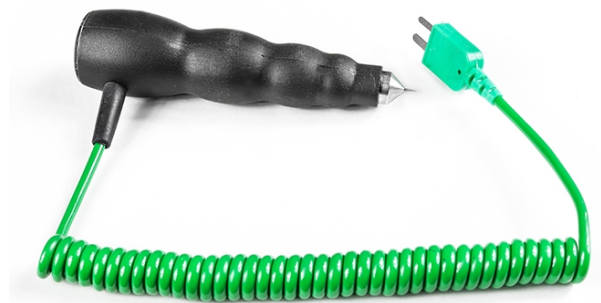

## Fester Temperaturfühler fr Rennreifen

Labfacility are the UK's leading manufacturer of Temperature Sensors, Thermocouple Connectors and associated Temperature Instrumentation and stockings of Thermocouple Cables. The Company has been trading since 1971 and is ISO9001 accredited.

## Specifications

<b>Product Code</b>	XE-3891-001
<b>General Description</b>	Can be used with any digital thermometer with a type k mini input socket
<b>Sensor Type</b>	Fast response fixed racing tyre probe with a max depth of six millimetres
<b>Thermocouple Type</b>	K
<b>Calibration</b>	IEC
<b>Probe Length</b>	max depth of 6mm
<b>Cable Length</b>	1m
<b>Cable Termination</b>	Miniature Plug
<b>Max. Temperature</b>	+250°C
<b>Min. Temperature</b>	-50°C
<b>Features #1</b>	Junction Type: Grounded