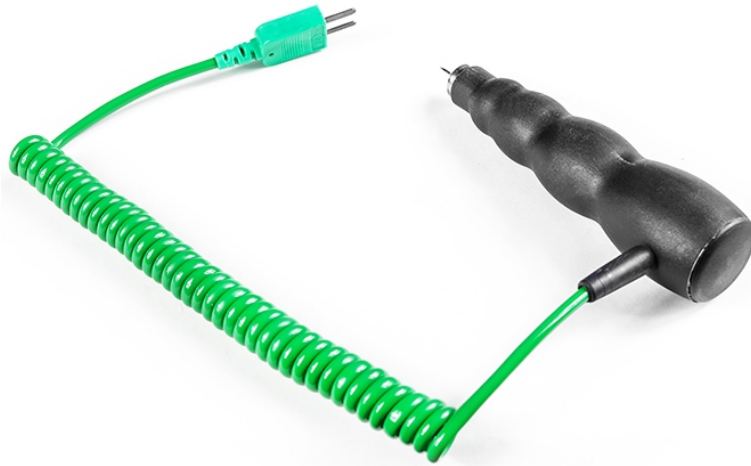

Fester Temperaturfühler für Rennreifen

Labfacility are the UK's leading manufacturer of Temperature Sensors, Thermocouple Connectors and associated Temperature Instrumentation and stockings of Thermocouple Cables. The Company has been trading since 1971 and is ISO9001 accredited.

Specifications

Product Code	XE-3891-001
General Description	Can be used with any digital thermometer with a type k mini input socket
Sensor Type	Fast response fixed racing tyre probe with a max depth of six millimetres
Thermocouple Type	K
Calibration	IEC
Probe Length	max depth of 6mm
Cable Length	1m
Cable Termination	Miniature Plug
Max. Temperature	+250°C
Min. Temperature	-50°C
Features #1	Junction Type: Grounded