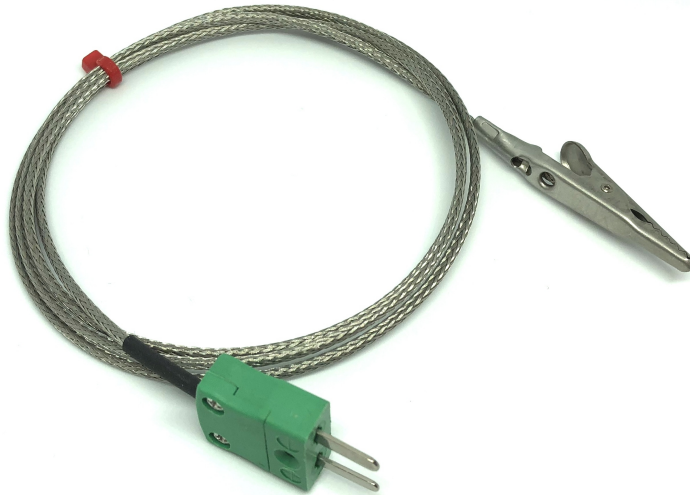

IEC Krokodilklemmen-Thermoelement mit berflochtenem Glasfaser-Edelstahlkabel - Typ K,J

Labfacility are the UK's leading manufacturer of Temperature Sensors, Thermocouple Connectors and associated Temperature Instrumentation and stockings of Thermocouple Cables. The Company has been trading since 1971 and is ISO9001 accredited.

Specifications

General Description	Crocodile Clip Thermocouple with Glassfibre Stainless Steel Overbraided Cable
Thermocouple Type	K or J
Thermocouple Junction	Grounded measuring junction
Cable Length	1 or 3 metre
Cable Type	stainless steel over-braided Glassfibre
Cable Termination	Miniature Plug
Max. Temperature	+ 250°C
Min. Temperature	-50°C