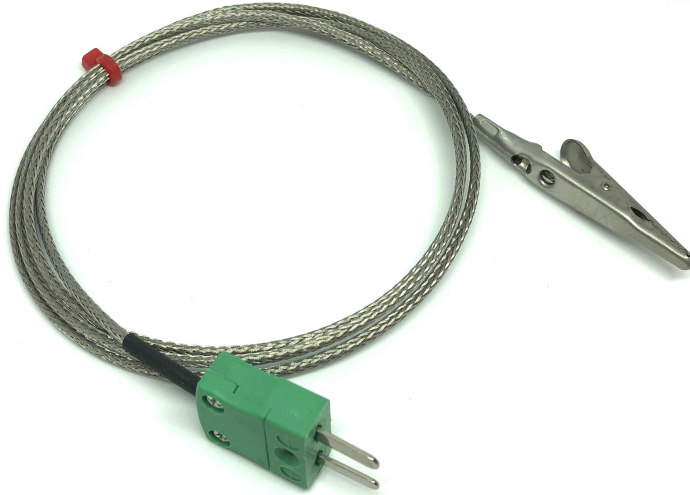

## IEC Krokodilklemmen-Thermoelement mit berflochtenem Glasfaser-Edelstahlkabel - Typ K,J

Labfacility are the UK's leading manufacturer of Temperature Sensors, Thermocouple Connectors and associated Temperature Instrumentation and stockings of Thermocouple Cables. The Company has been trading since 1971 and is ISO9001 accredited.

## Specifications

<b>General Description</b>	Crocodile Clip Thermocouple with Glassfibre Stainless Steel Overbraided Cable
<b>Thermocouple Type</b>	K or J
<b>Thermocouple Junction</b>	Grounded measuring junction
<b>Cable Length</b>	1 or 3 metre
<b>Cable Type</b>	stainless steel over-braided Glassfibre
<b>Cable Termination</b>	Miniature Plug
<b>Max. Temperature</b>	+ 250°C
<b>Min. Temperature</b>	-50°C