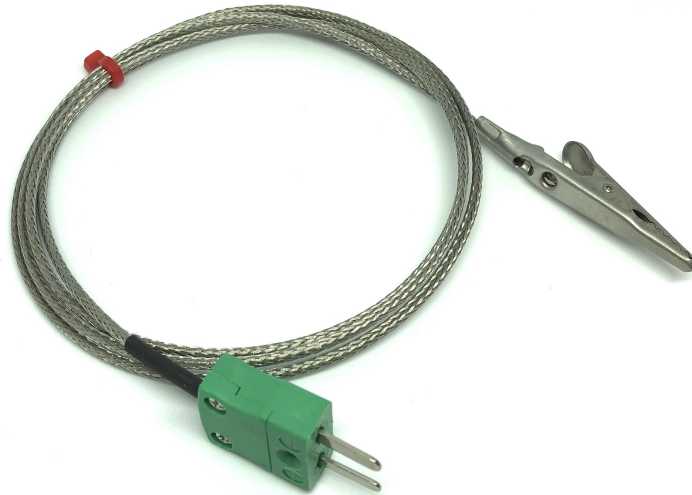

IEC Krokodilklemmen-Thermoelement mit berflochtenem Glasfaser-Edelstahlkabel - Typ K,J

Labfacility are the UK's leading manufacturer of Temperature Sensors, Thermocouple Connectors and associated Temperature Instrumentation and stockings of Thermocouple Cables. The Company has been trading since 1971 and is ISO9001 accredited.

Specifications

General Description	Crocodile Clip Thermocouple with Glassfibre Stainless Steel Overbraided Cable
Thermocouple Type	K or J
Thermocouple Junction	Grounded measuring junction
Cable Length	1 or 3 metre
Cable Type	stainless steel over-braided Glassfibre
Cable Termination	Miniature Plug
Max. Temperature	+ 250°C
Min. Temperature	-50°C