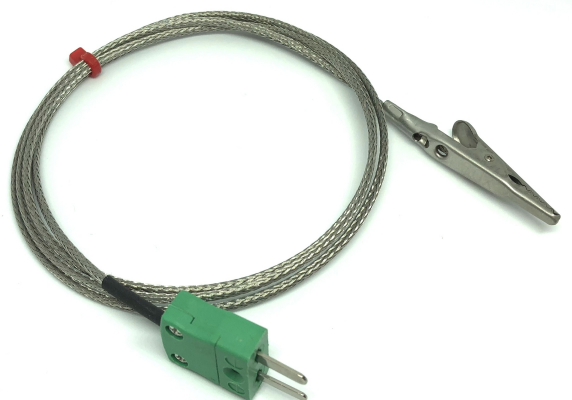

## IEC Krokodilklemmen-Thermoelement mit berflochtenem Glasfaser-Edelstahlkabel - Typ K,J

Labfacility are the UK's leading manufacturer of Temperature Sensors, Thermocouple Connectors and associated Temperature Instrumentation and stockings of Thermocouple Cables. The Company has been trading since 1971 and is ISO9001 accredited.

## Specifications

<b>General Description</b>	Crocodile Clip Thermocouple with Glassfibre Stainless Steel Overbraided Cable
<b>Thermocouple Type</b>	K or J
<b>Thermocouple Junction</b>	Grounded measuring junction
<b>Cable Length</b>	1 or 3 metre
<b>Cable Type</b>	stainless steel over-braided Glassfibre
<b>Cable Termination</b>	Miniature Plug
<b>Max. Temperature</b>	+ 250°C
<b>Min. Temperature</b>	-50°C