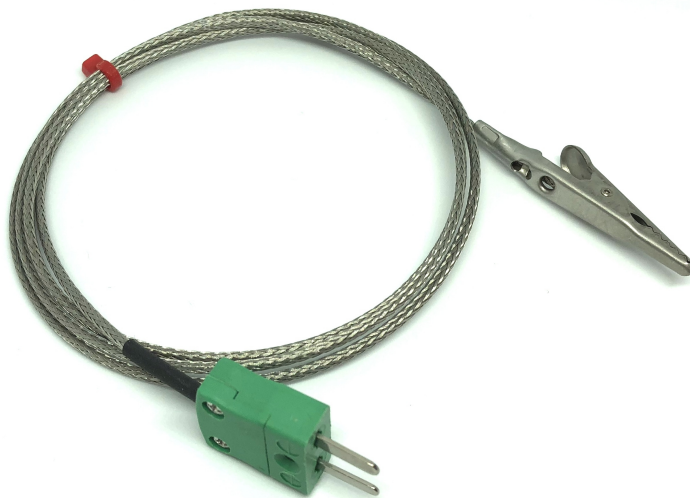

## IEC Krokodilklemmen-Thermoelement mit berflochtenem Glasfaser-Edelstahlkabel - Typ K,J

Labfacility are the UK's leading manufacturer of Temperature Sensors, Thermocouple Connectors and associated Temperature Instrumentation and stockings of Thermocouple Cables. The Company has been trading since 1971 and is ISO9001 accredited.

## Specifications

<b>General Description</b>	Crocodile Clip Thermocouple with Glassfibre Stainless Steel Overbraided Cable
<b>Thermocouple Type</b>	K or J
<b>Thermocouple Junction</b>	Grounded measuring junction
<b>Cable Length</b>	1 or 3 metre
<b>Cable Type</b>	stainless steel over-braided Glassfibre
<b>Cable Termination</b>	Miniature Plug
<b>Max. Temperature</b>	+ 250°C
<b>Min. Temperature</b>	-50°C