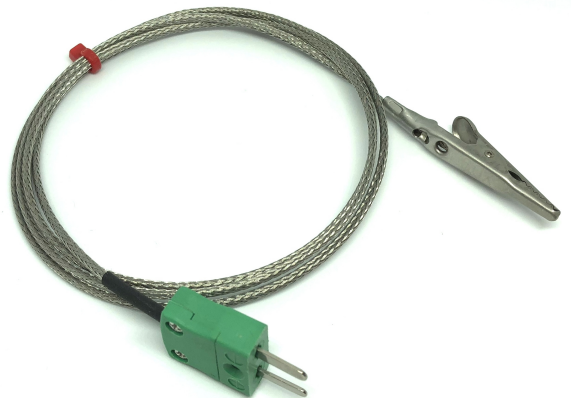

## IEC Krokodilklemmen-Thermoelement mit berflochtenem Glasfaser-Edelstahlkabel - Typ K,J

Labfacility are the UK's leading manufacturer of Temperature Sensors, Thermocouple Connectors and associated Temperature Instrumentation and stockings of Thermocouple Cables. The Company has been trading since 1971 and is ISO9001 accredited.

## Specifications

<b>General Description</b>	Crocodile Clip Thermocouple with Glassfibre Stainless Steel Overbraided Cable
<b>Thermocouple Type</b>	K or J
<b>Thermocouple Junction</b>	Grounded measuring junction
<b>Cable Length</b>	1 or 3 metre
<b>Cable Type</b>	stainless steel over-braided Glassfibre
<b>Cable Termination</b>	Miniature Plug
<b>Max. Temperature</b>	+ 250°C
<b>Min. Temperature</b>	-50°C