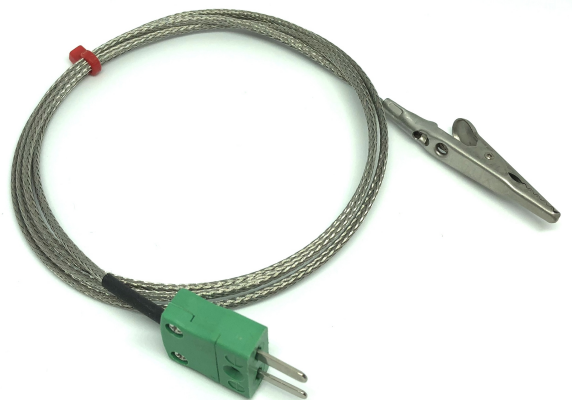

IEC Krokodilklemmen-Thermoelement mit berflochtenem Glasfaser-Edelstahlkabel - Typ K,J

Labfacility are the UK's leading manufacturer of Temperature Sensors, Thermocouple Connectors and associated Temperature Instrumentation and stockings of Thermocouple Cables. The Company has been trading since 1971 and is ISO9001 accredited.

Specifications

General Description	Crocodile Clip Thermocouple with Glassfibre Stainless Steel Overbraided Cable
Thermocouple Type	K or J
Thermocouple Junction	Grounded measuring junction
Cable Length	1 or 3 metre
Cable Type	stainless steel over-braided Glassfibre
Cable Termination	Miniature Plug
Max. Temperature	+ 250°C
Min. Temperature	-50°C