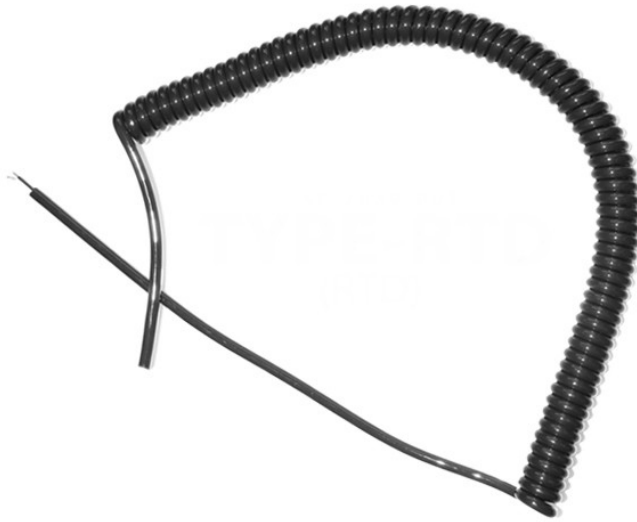

RTD Einziehbares Curly Lead

Labfacility are the UK's leading manufacturer of Temperature Sensors, Thermocouple Connectors and associated Temperature Instrumentation and stockings of Thermocouple Cables. The Company has been trading since 1971 and is ISO9001 accredited.

Specifications

General Description	RTD Retractable Curly Lead
Cable Length	2 or 5m (when fully extended)
Cable Type	RTD
Core / Strands	2 or 4 strand available
Colour	Black
Insulation Material	Polyurethane outer
Termination Type	Terminated with bare tails