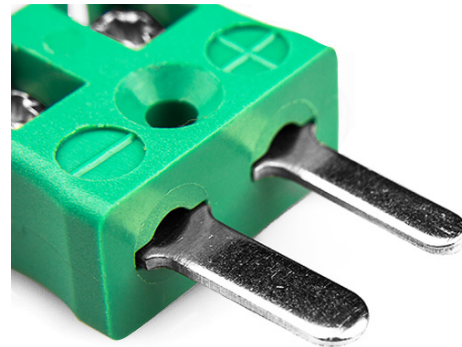

Miniatur-Schnellkupplungs-Thermoelementstecker r IM-K-MQ Typ K IEC

Miniature in-line Plug - Quick Wire
(dimensions in mm)

Labfacility are the UK's leading manufacturer of Temperature Sensors, Thermocouple Connectors and associated Temperature Instrumentation and stockings of Thermocouple Cables. The Company has been trading since 1971 and is ISO9001 accredited.

Miniatur-Thermoelement-Steckverbinder Schnelldrahtstecker IM-K-MQ Typ K IEC

Miniatur-Steckverbinder mit flachen Steckstiften. Einfacher Jab-in-Anschluss fr eine schnelle Terminierung. Einfach Draht einstecken & Schraube festziehen.

Leistungsbeschreibung**Specifications**

Product Code	XE-1111-001
General Description	Easy jab-in connection for rapid termination.
Thermocouple Type	K IEC
Connector Type	Quick Wire Plug
Connector Size	Miniature
Colour	Green
Max. Temperature	220°C
Pins	Flat Pins
+Positive Contact	Nickel Chromium
-Negative Contact	Nickel Alloy
Standards Met	BS EN 50212:1997. RoHS
Series	Miniature Connector