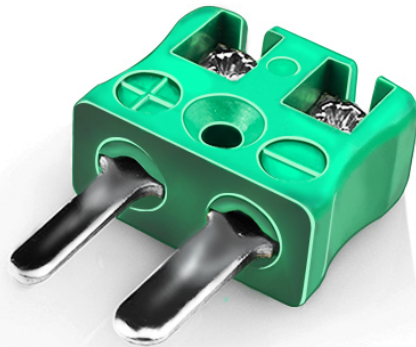

Miniatur-Schnellkupplungs-Thermoelementstecker r IM-K-MQ Typ K IEC

Miniature in-line Plug - Quick Wire
(dimensions in mm)

Labfacility are the UK's leading manufacturer of Temperature Sensors, Thermocouple Connectors and associated Temperature Instrumentation and stockings of Thermocouple Cables. The Company has been trading since 1971 and is ISO9001 accredited.

Miniatur-Thermoelement-Steckverbinder Schnelldrahtstecker IM-K-MQ Typ K IEC

Miniatur-Steckverbinder mit flachen Steckstiften. Einfacher Jab-in-Anschluss fr eine schnelle Terminierung. Einfach Draht einstecken & Schraube festziehen.

Leistungsbeschreibung**Specifications**

Product Code	XE-1111-001
General Description	Easy jab-in connection for rapid termination.
Thermocouple Type	K IEC
Connector Type	Quick Wire Plug
Connector Size	Miniature
Colour	Green
Max. Temperature	220°C
Pins	Flat Pins
+Positive Contact	Nickel Chromium
-Negative Contact	Nickel Alloy
Standards Met	BS EN 50212:1997. RoHS
Series	Miniature Connector