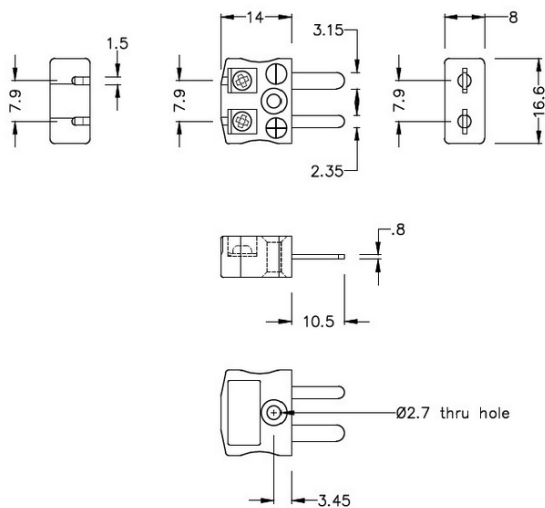

Miniatur-Schnelldrahtstecker Thermoelementstecker IM-T-MQ Typ T IEC

Miniature in-line Plug - Quick Wire
(dimensions in mm)

Labfacility are the UK's leading manufacturer of Temperature Sensors, Thermocouple Connectors and associated Temperature Instrumentation and stockings of Thermocouple Cables. The Company has been trading since 1971 and is ISO9001 accredited.

Miniatur Thermoelement Stecker SchnelldrahtStecker IM-T-MQ Typ T IEC

Miniaturstecker mit Flächensteckern. Einfacher Jab-in-Anschluss für schnelle Beendigung. Einfach einschieben Draht & Ziehen Sie Schraube.

Spezifikationen**Specifications**

Product Code	XE-1201-001
General Description	Easy jab-in connection for rapid termination.
Thermocouple Type	T IEC
Connector Type	Quick Wire Plug
Connector Size	Miniature
Colour	Brown
Max. Temperature	220°C
Pins	Flat Pins
+Positive Contact	Copper
-Negative Contact	Copper Nickel
Standards Met	BS EN 50212:1997. RoHS