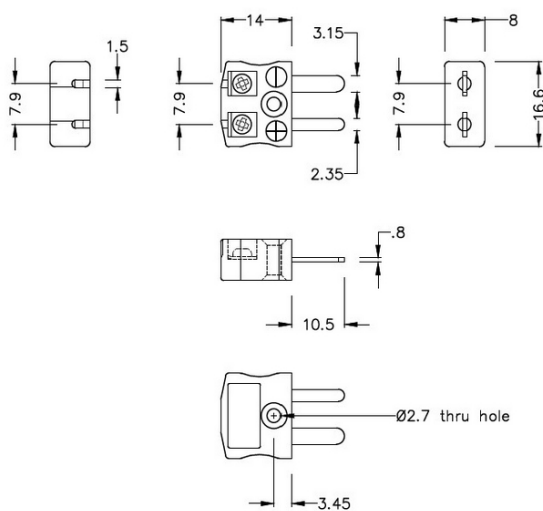

Miniatur-Schnelldrahtstecker Thermoelementstecker IM-T-MQ Typ T IEC

Miniature in-line Plug - Quick Wire
(dimensions in mm)

Labfacility are the UK's leading manufacturer of Temperature Sensors, Thermocouple Connectors and associated Temperature Instrumentation and stockings of Thermocouple Cables. The Company has been trading since 1971 and is ISO9001 accredited.

Miniatur Thermoelement Stecker SchnelldrahtStecker IM-T-MQ Typ T IEC

Miniaturstecker mit Flächensteckern. Einfacher Jab-in-Anschluss für schnelle Beendigung. Einfach einschieben Draht & Ziehen Sie Schraube.

Spezifikationen**Specifications**

Product Code	XE-1201-001
General Description	Easy jab-in connection for rapid termination.
Thermocouple Type	T IEC
Connector Type	Quick Wire Plug
Connector Size	Miniature
Colour	Brown
Max. Temperature	220°C
Pins	Flat Pins
+Positive Contact	Copper
-Negative Contact	Copper Nickel
Standards Met	BS EN 50212:1997. RoHS