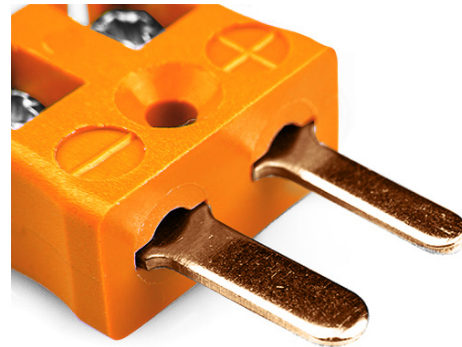

Miniatur-Schnelldrahtstecker Thermokoppler-Stecker IM-R/S-MQ Typ R/S IEC

Miniature in-line Plug - Quick Wire
(dimensions in mm)

Labfacility are the UK's leading manufacturer of Temperature Sensors, Thermocouple Connectors and associated Temperature Instrumentation and stockings of Thermocouple Cables. The Company has been trading since 1971 and is ISO9001 accredited.

Miniatur Thermoelement Stecker SchnelldrahtStecker IM-R/S-MQ Typ R/S IEC

Miniaturstecker mit Flächensteckern. Einfacher Jab-in-Anschluss für schnelle Beendigung. Einfach einschieben Draht & Ziehen Sie Schraube.

Spezifikationen**Specifications**

Product Code	XE-1301-001
General Description	Easy jab-in connection for rapid termination.
Thermocouple Type	R/S IEC
Connector Type	Quick Wire Plug
Connector Size	Miniature
Colour	Orange
Max. Temperature	220°C
Pins	Flat Pins
+Positive Contact	Copper
-Negative Contact	Copper Alloy
Standards Met	BS EN 50212:1997. RoHS