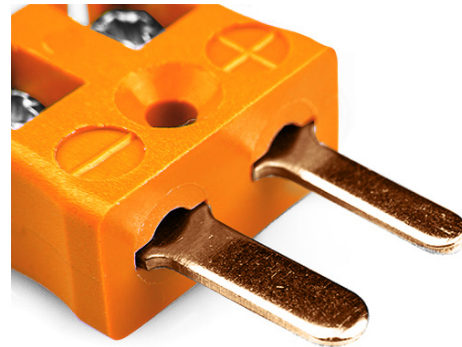

Miniatur-Schnelldrahtstecker Thermokoppler-Stecker IM-R/S-MQ Typ R/S IEC

Miniature in-line Plug - Quick Wire
(dimensions in mm)

Labfacility are the UK's leading manufacturer of Temperature Sensors, Thermocouple Connectors and associated Temperature Instrumentation and stockings of Thermocouple Cables. The Company has been trading since 1971 and is ISO9001 accredited.

Miniatur Thermoelement Stecker SchnelldrahtStecker IM-R/S-MQ Typ R/S IEC

Miniaturstecker mit Flächensteckern. Einfacher Jab-in-Anschluss für schnelle Beendigung. Einfach einschieben Draht & Ziehen Sie Schraube.

Spezifikationen**Specifications**

| | |
|----------------------------|---|
| Product Code | XE-1301-001 |
| General Description | Easy jab-in connection for rapid termination. |
| Thermocouple Type | R/S IEC |
| Connector Type | Quick Wire Plug |
| Connector Size | Miniature |
| Colour | Orange |
| Max. Temperature | 220°C |
| Pins | Flat Pins |
| +Positive Contact | Copper |
| -Negative Contact | Copper Alloy |
| Standards Met | BS EN 50212:1997. RoHS |