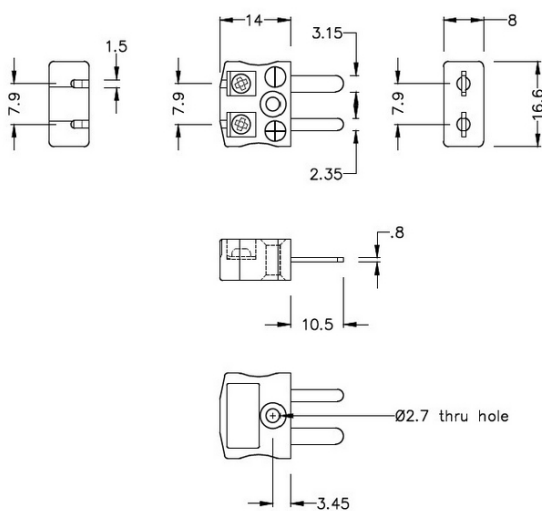

Miniatur-Schnelldrahtstecker Thermokoppler-Stecker IM-R/S-MQ Typ R/S IEC

Miniature in-line Plug - Quick Wire
(dimensions in mm)

Labfacility are the UK's leading manufacturer of Temperature Sensors, Thermocouple Connectors and associated Temperature Instrumentation and stockings of Thermocouple Cables. The Company has been trading since 1971 and is ISO9001 accredited.

Miniatur Thermoelement Stecker SchnelldrahtStecker IM-R/S-MQ Typ R/S IEC

Miniaturstecker mit Flächensteckern. Einfacher Jab-in-Anschluss für schnelle Beendigung. Einfach einschieben Draht & Ziehen Sie Schraube.

Spezifikationen**Specifications**

Product Code	XE-1301-001
General Description	Easy jab-in connection for rapid termination.
Thermocouple Type	R/S IEC
Connector Type	Quick Wire Plug
Connector Size	Miniature
Colour	Orange
Max. Temperature	220°C
Pins	Flat Pins
+Positive Contact	Copper
-Negative Contact	Copper Alloy
Standards Met	BS EN 50212:1997. RoHS