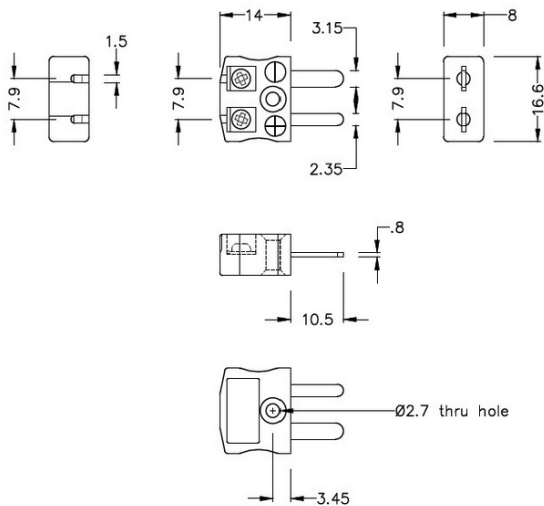

Miniatur-Schnelldrahtstecker Thermoelementstecker IM-B-MQ Typ B IEC

Miniature in-line Plug - Quick Wire
(dimensions in mm)

Labfacility are the UK's leading manufacturer of Temperature Sensors, Thermocouple Connectors and associated Temperature Instrumentation and stockings of Thermocouple Cables. The Company has been trading since 1971 and is ISO9001 accredited.

Miniatur Thermoelement Stecker SchnelldrahtStecker IM-B-MQ Typ B IEC

Miniaturstecker mit Flächensteckern. Einfacher Jab-in-Anschluss für schnelle Beendigung. Einfach einschieben Draht & Ziehen Sie Schraube.

Spezifikationen**Specifications**

Product Code	XE-1361-001
General Description	Easy jab-in connection for rapid termination.
Thermocouple Type	B IEC
Connector Type	Quick Wire Plug
Connector Size	Miniature
Colour	Grey
Dimensions	See Schematic Drawing (Product Literature Tab)
Max. Temperature	220°C
Pins	Flat Pins
+Positive Contact	Copper
-Negative Contact	Copper
Standards Met	BS EN 50212:1997. RoHS