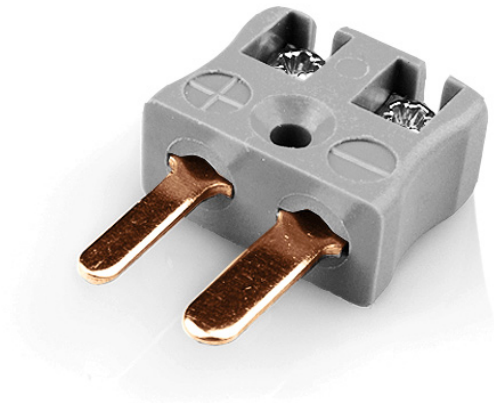

Miniatur-Schnelldrahtstecker Thermoelementstecker IM-B-MQ Typ B IEC

Miniature in-line Plug - Quick Wire
(dimensions in mm)

Labfacility are the UK's leading manufacturer of Temperature Sensors, Thermocouple Connectors and associated Temperature Instrumentation and stockings of Thermocouple Cables. The Company has been trading since 1971 and is ISO9001 accredited.

Miniatur Thermoelement Stecker SchnelldrahtStecker IM-B-MQ Typ B IEC

Miniaturstecker mit Flächensteckern. Einfacher Jab-in-Anschluss für schnelle Beendigung. Einfach einschieben Draht & Ziehen Sie Schraube.

Spezifikationen**Specifications**

Product Code	XE-1361-001
General Description	Easy jab-in connection for rapid termination.
Thermocouple Type	B IEC
Connector Type	Quick Wire Plug
Connector Size	Miniature
Colour	Grey
Dimensions	See Schematic Drawing (Product Literature Tab)
Max. Temperature	220°C
Pins	Flat Pins
+Positive Contact	Copper
-Negative Contact	Copper
Standards Met	BS EN 50212:1997. RoHS