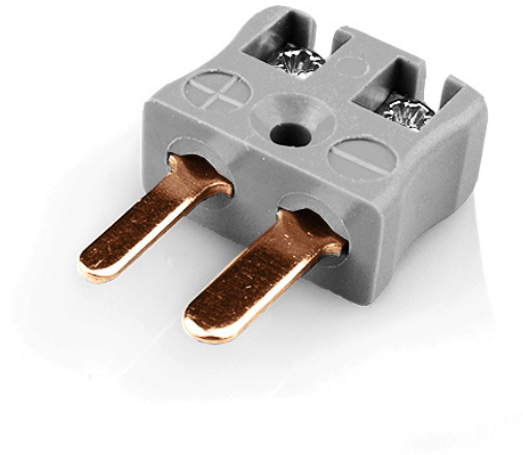

Miniatur-Schnelldrahtstecker Thermoelementstecker IM-B-MQ Typ B IEC

Miniature in-line Plug - Quick Wire
(dimensions in mm)

Labfacility are the UK's leading manufacturer of Temperature Sensors, Thermocouple Connectors and associated Temperature Instrumentation and stockings of Thermocouple Cables. The Company has been trading since 1971 and is ISO9001 accredited.

Miniatur Thermoelement Stecker SchnelldrahtStecker IM-B-MQ Typ B IEC

Miniaturstecker mit Flächensteckern. Einfacher Jab-in-Anschluss für schnelle Beendigung. Einfach einschieben Draht & Ziehen Sie Schraube.

Spezifikationen**Specifications**

Product Code	XE-1361-001
General Description	Easy jab-in connection for rapid termination.
Thermocouple Type	B IEC
Connector Type	Quick Wire Plug
Connector Size	Miniature
Colour	Grey
Dimensions	See Schematic Drawing (Product Literature Tab)
Max. Temperature	220°C
Pins	Flat Pins
+Positive Contact	Copper
-Negative Contact	Copper
Standards Met	BS EN 50212:1997. RoHS