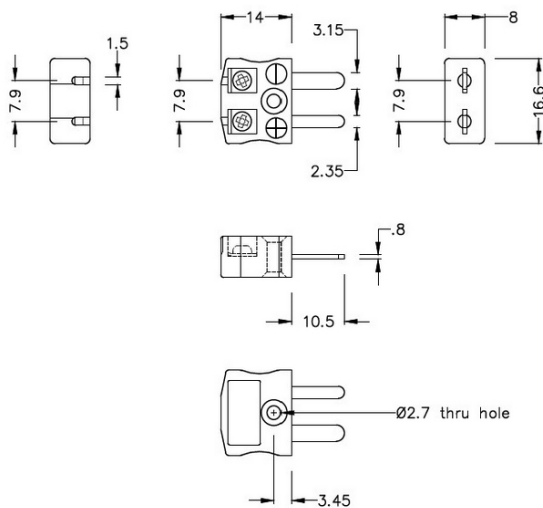

Miniatur-Schnelldrahtstecker Thermoelementstecker IM-B-MQ Typ B IEC

Miniature in-line Plug - Quick Wire
(dimensions in mm)

Labfacility are the UK's leading manufacturer of Temperature Sensors, Thermocouple Connectors and associated Temperature Instrumentation and stockings of Thermocouple Cables. The Company has been trading since 1971 and is ISO9001 accredited.

Miniatur Thermoelement Stecker SchnelldrahtStecker IM-B-MQ Typ B IEC

Miniaturstecker mit Flächensteckern. Einfacher Jab-in-Anschluss für schnelle Beendigung. Einfach einschieben Draht & Ziehen Sie Schraube.

Spezifikationen**Specifications**

Product Code	XE-1361-001
General Description	Easy jab-in connection for rapid termination.
Thermocouple Type	B IEC
Connector Type	Quick Wire Plug
Connector Size	Miniature
Colour	Grey
Dimensions	See Schematic Drawing (Product Literature Tab)
Max. Temperature	220°C
Pins	Flat Pins
+Positive Contact	Copper
-Negative Contact	Copper
Standards Met	BS EN 50212:1997. RoHS