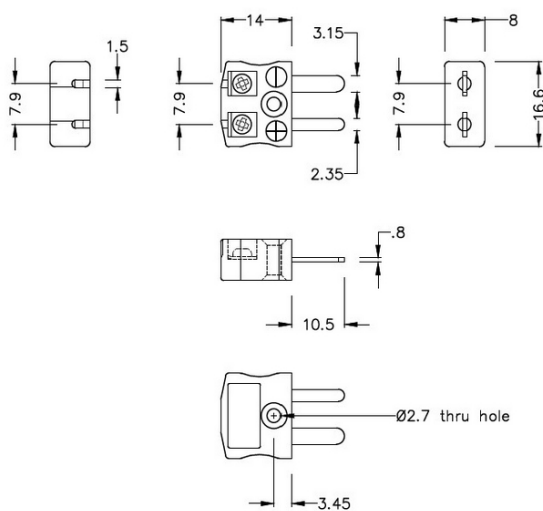

Miniatur-Schnelldrahtstecker Thermoelementstecker IM-B-MQ Typ B IEC

Miniature in-line Plug - Quick Wire
(dimensions in mm)

Labfacility are the UK's leading manufacturer of Temperature Sensors, Thermocouple Connectors and associated Temperature Instrumentation and stockings of Thermocouple Cables. The Company has been trading since 1971 and is ISO9001 accredited.

Miniatur Thermoelement Stecker SchnelldrahtStecker IM-B-MQ Typ B IEC

Miniaturstecker mit Flächensteckern. Einfacher Jab-in-Anschluss für schnelle Beendigung. Einfach einschieben Draht & Ziehen Sie Schraube.

Spezifikationen**Specifications**

Product Code	XE-1361-001
General Description	Easy jab-in connection for rapid termination.
Thermocouple Type	B IEC
Connector Type	Quick Wire Plug
Connector Size	Miniature
Colour	Grey
Dimensions	See Schematic Drawing (Product Literature Tab)
Max. Temperature	220°C
Pins	Flat Pins
+Positive Contact	Copper
-Negative Contact	Copper
Standards Met	BS EN 50212:1997. RoHS