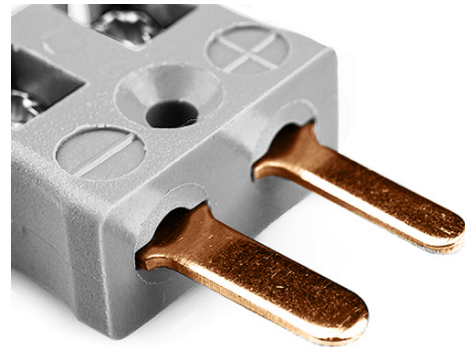

Miniatur-Schnelldrahtstecker Thermoelementstecker IM-B-MQ Typ B IEC

Miniature in-line Plug - Quick Wire
(dimensions in mm)

Labfacility are the UK's leading manufacturer of Temperature Sensors, Thermocouple Connectors and associated Temperature Instrumentation and stockings of Thermocouple Cables. The Company has been trading since 1971 and is ISO9001 accredited.

Miniatur Thermoelement Stecker SchnelldrahtStecker IM-B-MQ Typ B IEC

Miniaturstecker mit Flächensteckern. Einfacher Jab-in-Anschluss für schnelle Beendigung. Einfach einschieben Draht & Ziehen Sie Schraube.

Spezifikationen**Specifications**

Product Code	XE-1361-001
General Description	Easy jab-in connection for rapid termination.
Thermocouple Type	B IEC
Connector Type	Quick Wire Plug
Connector Size	Miniature
Colour	Grey
Dimensions	See Schematic Drawing (Product Literature Tab)
Max. Temperature	220°C
Pins	Flat Pins
+Positive Contact	Copper
-Negative Contact	Copper
Standards Met	BS EN 50212:1997. RoHS