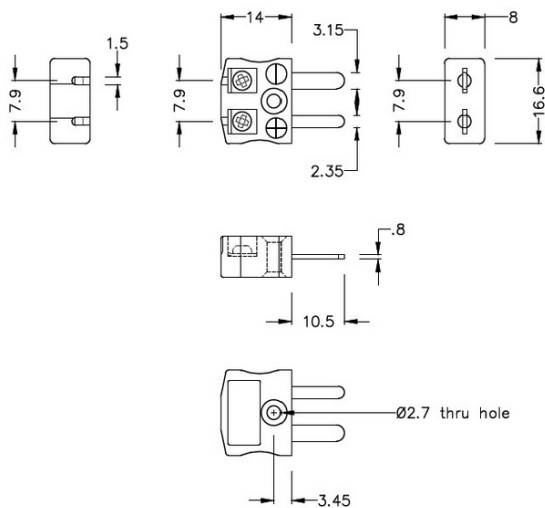

Miniatur-Schnelldrahtstecker Thermoelementstecker IM-B-MQ Typ B IEC

Miniature in-line Plug - Quick Wire
(dimensions in mm)

Labfacility are the UK's leading manufacturer of Temperature Sensors, Thermocouple Connectors and associated Temperature Instrumentation and stockings of Thermocouple Cables. The Company has been trading since 1971 and is ISO9001 accredited.

Miniatur Thermoelement Stecker SchnelldrahtStecker IM-B-MQ Typ B IEC

Miniaturstecker mit Flächensteckern. Einfacher Jab-in-Anschluss für schnelle Beendigung. Einfach einschieben Draht & Ziehen Sie Schraube.

Spezifikationen**Specifications**

Product Code	XE-1361-001
General Description	Easy jab-in connection for rapid termination.
Thermocouple Type	B IEC
Connector Type	Quick Wire Plug
Connector Size	Miniature
Colour	Grey
Dimensions	See Schematic Drawing (Product Literature Tab)
Max. Temperature	220°C
Pins	Flat Pins
+Positive Contact	Copper
-Negative Contact	Copper
Standards Met	BS EN 50212:1997. RoHS