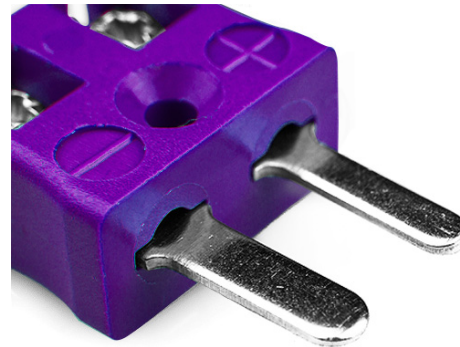

Miniatur-Schnelldrahtstecker Thermoelementstecker IM-E-MQ Typ E IEC

Miniature in-line Plug - Quick Wire
(dimensions in mm)

Labfacility are the UK's leading manufacturer of Temperature Sensors, Thermocouple Connectors and associated Temperature Instrumentation and stockings of Thermocouple Cables. The Company has been trading since 1971 and is ISO9001 accredited.

Miniatur Thermoelement Stecker SchnelldrahtStecker IM-E-MQ Typ E IEC

Miniaturstecker mit Flächensteckern. Einfacher Jab-in-Anschluss für schnelle Beendigung. Einfach einschieben Draht & Ziehen Sie Schraube.

Spezifikationen**Specifications**

Product Code	XE-1341-001
General Description	Easy jab-in connection for rapid termination.
Thermocouple Type	E IEC
Connector Type	Quick Wire Plug
Connector Size	Miniature
Colour	Violet
Max. Temperature	220°C
Pins	Flat Pins
+Positive Contact	Nickel Chromium
-Negative Contact	Copper Nickel
Standards Met	BS EN 50212:1997. RoHS