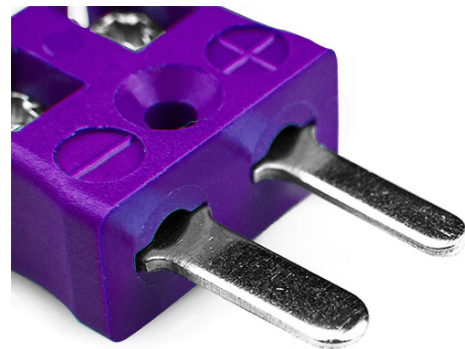

Miniatur-Schnelldrahtstecker Thermoelementstecker IM-E-MQ Typ E IEC

Miniature in-line Plug - Quick Wire
(dimensions in mm)

Labfacility are the UK's leading manufacturer of Temperature Sensors, Thermocouple Connectors and associated Temperature Instrumentation and stockings of Thermocouple Cables. The Company has been trading since 1971 and is ISO9001 accredited.

Miniatur Thermoelement Stecker SchnelldrahtStecker IM-E-MQ Typ E IEC

Miniaturstecker mit Flächensteckern. Einfacher Jab-in-Anschluss für schnelle Beendigung. Einfach einschieben Draht & Ziehen Sie Schraube.

Spezifikationen**Specifications**

Product Code	XE-1341-001
General Description	Easy jab-in connection for rapid termination.
Thermocouple Type	E IEC
Connector Type	Quick Wire Plug
Connector Size	Miniature
Colour	Violet
Max. Temperature	220°C
Pins	Flat Pins
+Positive Contact	Nickel Chromium
-Negative Contact	Copper Nickel
Standards Met	BS EN 50212:1997. RoHS