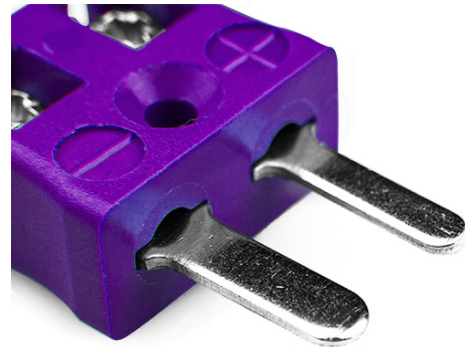

Miniatur-Schnelldrahtstecker Thermoelementstecker IM-E-MQ Typ E IEC

Miniature in-line Plug - Quick Wire
(dimensions in mm)

Labfacility are the UK's leading manufacturer of Temperature Sensors, Thermocouple Connectors and associated Temperature Instrumentation and stockings of Thermocouple Cables. The Company has been trading since 1971 and is ISO9001 accredited.

Miniatur Thermoelement Stecker SchnelldrahtStecker IM-E-MQ Typ E IEC

Miniaturstecker mit Flächensteckern. Einfacher Jab-in-Anschluss für schnelle Beendigung. Einfach einschieben Draht & Ziehen Sie Schraube.

Spezifikationen**Specifications**

Product Code	XE-1341-001
General Description	Easy jab-in connection for rapid termination.
Thermocouple Type	E IEC
Connector Type	Quick Wire Plug
Connector Size	Miniature
Colour	Violet
Max. Temperature	220°C
Pins	Flat Pins
+Positive Contact	Nickel Chromium
-Negative Contact	Copper Nickel
Standards Met	BS EN 50212:1997. RoHS