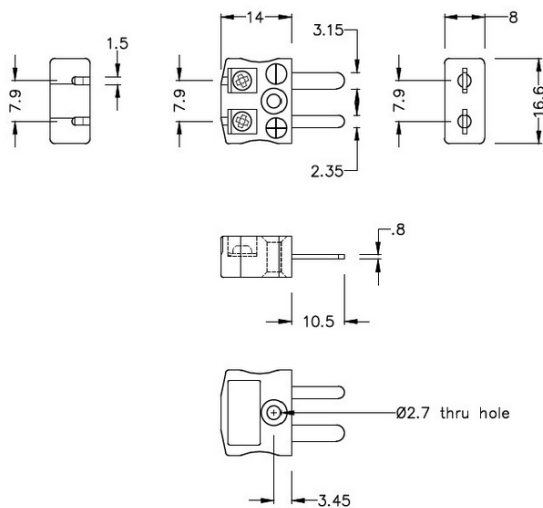

## Miniatur-Schnelldrahtstecker Thermoelementstecker IM-E-MQ Typ E IEC

**Miniature in-line Plug - Quick Wire**  
(dimensions in mm)

Labfacility are the UK's leading manufacturer of Temperature Sensors, Thermocouple Connectors and associated Temperature Instrumentation and stockings of Thermocouple Cables. The Company has been trading since 1971 and is ISO9001 accredited.

**Miniatur Thermoelement Stecker SchnelldrahtStecker IM-E-MQ Typ E IEC**

Miniaturstecker mit Flächensteckern. Einfacher Jab-in-Anschluss für schnelle Beendigung. Einfach einschieben Draht & Ziehen Sie Schraube.

**Spezifikationen****Specifications**

<b>Product Code</b>	XE-1341-001
<b>General Description</b>	Easy jab-in connection for rapid termination.
<b>Thermocouple Type</b>	E IEC
<b>Connector Type</b>	Quick Wire Plug
<b>Connector Size</b>	Miniature
<b>Colour</b>	Violet
<b>Max. Temperature</b>	220°C
<b>Pins</b>	Flat Pins
<b>+Positive Contact</b>	Nickel Chromium
<b>-Negative Contact</b>	Copper Nickel
<b>Standards Met</b>	BS EN 50212:1997. RoHS