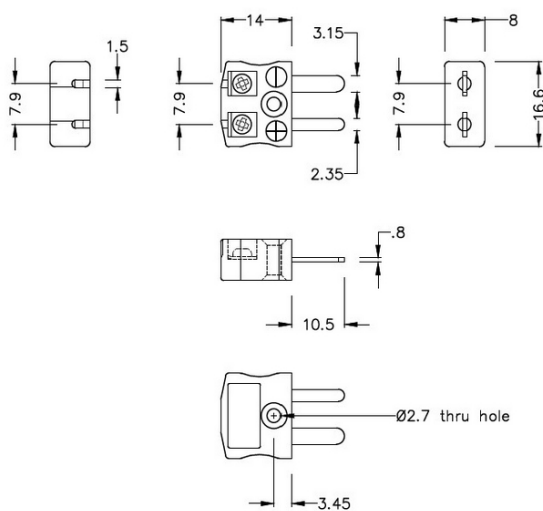

Miniatur-Schnelldrahtstecker Thermoelementstecker IM-E-MQ Typ E IEC

Miniature in-line Plug - Quick Wire
(dimensions in mm)

Labfacility are the UK's leading manufacturer of Temperature Sensors, Thermocouple Connectors and associated Temperature Instrumentation and stockings of Thermocouple Cables. The Company has been trading since 1971 and is ISO9001 accredited.

Miniatur Thermoelement Stecker SchnelldrahtStecker IM-E-MQ Typ E IEC

Miniaturstecker mit Flächensteckern. Einfacher Jab-in-Anschluss für schnelle Beendigung. Einfach einschieben Draht & Ziehen Sie Schraube.

Spezifikationen**Specifications**

Product Code	XE-1341-001
General Description	Easy jab-in connection for rapid termination.
Thermocouple Type	E IEC
Connector Type	Quick Wire Plug
Connector Size	Miniature
Colour	Violet
Max. Temperature	220°C
Pins	Flat Pins
+Positive Contact	Nickel Chromium
-Negative Contact	Copper Nickel
Standards Met	BS EN 50212:1997. RoHS