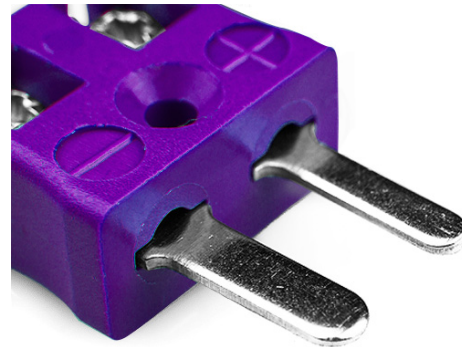

## Miniatur-Schnelldrahtstecker Thermoelementstecker IM-E-MQ Typ E IEC

**Miniature in-line Plug - Quick Wire**  
(dimensions in mm)

Labfacility are the UK's leading manufacturer of Temperature Sensors, Thermocouple Connectors and associated Temperature Instrumentation and stockings of Thermocouple Cables. The Company has been trading since 1971 and is ISO9001 accredited.

**Miniatur Thermoelement Stecker SchnelldrahtStecker IM-E-MQ Typ E IEC**

Miniaturstecker mit Flächensteckern. Einfacher Jab-in-Anschluss für schnelle Beendigung. Einfach einschieben Draht & Ziehen Sie Schraube.

**Spezifikationen****Specifications**

<b>Product Code</b>	XE-1341-001
<b>General Description</b>	Easy jab-in connection for rapid termination.
<b>Thermocouple Type</b>	E IEC
<b>Connector Type</b>	Quick Wire Plug
<b>Connector Size</b>	Miniature
<b>Colour</b>	Violet
<b>Max. Temperature</b>	220°C
<b>Pins</b>	Flat Pins
<b>+Positive Contact</b>	Nickel Chromium
<b>-Negative Contact</b>	Copper Nickel
<b>Standards Met</b>	BS EN 50212:1997. RoHS