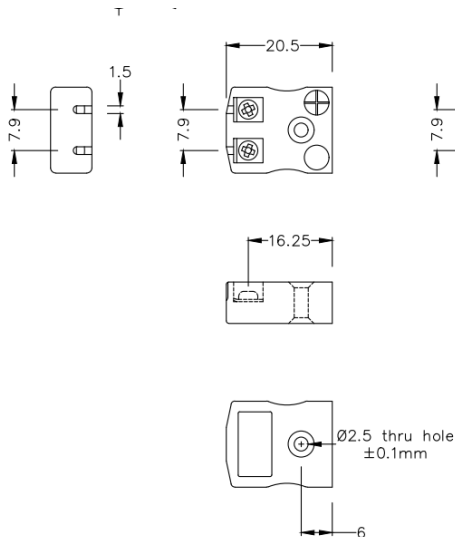

Miniatur-Schnellkupplung Thermoelement-Stecker & Buchse IM-T-MQ+FQ Typ T IEC

Miniature in-line Plug - Quick Wire
(dimensions in mm)

Miniature in-line Socket - Quick Wire
(dimensions in mm)

Labfacility are the UK's leading manufacturer of Temperature Sensors, Thermocouple Connectors and associated Temperature Instrumentation and stockings of Thermocouple Cables. The Company has been trading since 1971 and is ISO9001 accredited.

Miniatur-Thermoelement-Steckverbinder Schnelldrahtstecker & Buchse IM-T-MQ+FQ Typ T IEC

Miniatur-Steckverbinder mit flachen Steckstiften. Einfacher Jab-in-Anschluss fr eine schnelle Terminierung. Einfach Draht einstecken & Schraube festziehen.

Leistungsbeschreibung**Specifications**

Product Code	XE-1008-001
General Description	Easy jab-in connection for rapid termination
Thermocouple Type	T IEC
Connector Size	Miniature
Connector Type	Quick Wire Plug & Socket
Colour	Brown
Max. Temperature	220°C
Pins	Flat Pins
+Positive Contact	Copper
-Negative Contact	Copper Nickel
Standards Met	BS EN 50212:1997. RoHS