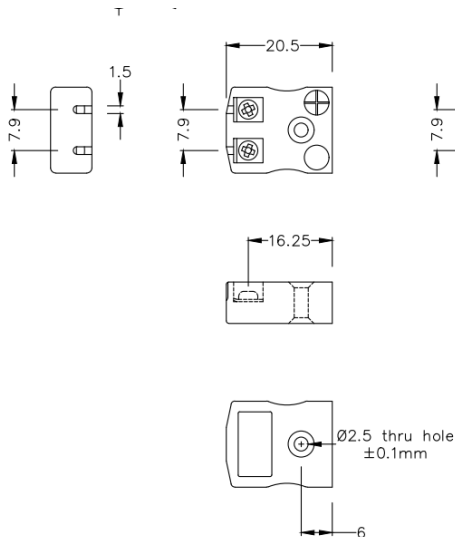

# Miniaturschnellkupplung Thermoelement-Stecker & Buchse IM-T-MQ+FQ Typ T IEC

**Miniature in-line Plug - Quick Wire**  
(dimensions in mm)

**Miniature in-line Socket - Quick Wire**  
(dimensions in mm)

Labfacility are the UK's leading manufacturer of Temperature Sensors, Thermocouple Connectors and associated Temperature Instrumentation and stockings of Thermocouple Cables. The Company has been trading since 1971 and is ISO9001 accredited.

**Miniatur-Thermoelement-Steckverbinder Schnelldrahtstecker & Buchse IM-T-MQ+FQ Typ T IEC**

Miniatur-Steckverbinder mit flachen Steckstiften. Einfacher Jab-in-Anschluss fr eine schnelle Terminierung. Einfach Draht einstecken & Schraube festziehen.

**Leistungsbeschreibung****Specifications**

<b>Product Code</b>	XE-1008-001
<b>General Description</b>	Easy jab-in connection for rapid termination
<b>Thermocouple Type</b>	T IEC
<b>Connector Size</b>	Miniature
<b>Connector Type</b>	Quick Wire Plug & Socket
<b>Colour</b>	Brown
<b>Max. Temperature</b>	220°C
<b>Pins</b>	Flat Pins
<b>+Positive Contact</b>	Copper
<b>-Negative Contact</b>	Copper Nickel
<b>Standards Met</b>	BS EN 50212:1997. RoHS