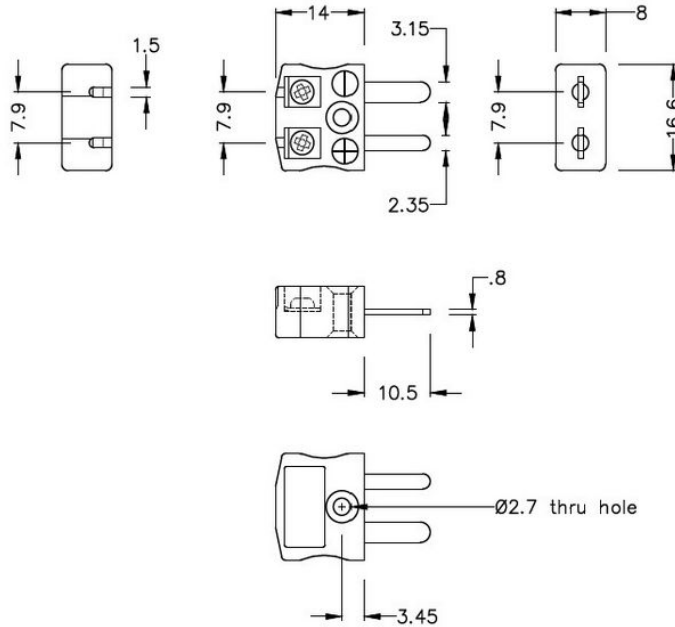

# Miniaturschnellkupplung Thermoelement-Stecker & Buchse IM-T-MQ+FQ Typ T IEC

**Miniature in-line Plug - Quick Wire**  
(dimensions in mm)

**Miniature in-line Socket - Quick Wire**  
(dimensions in mm)

Labfacility are the UK's leading manufacturer of Temperature Sensors, Thermocouple Connectors and associated Temperature Instrumentation and stockings of Thermocouple Cables. The Company has been trading since 1971 and is ISO9001 accredited.

**Miniatur-Thermoelement-Steckverbinder Schnelldrahtstecker & Buchse IM-T-MQ+FQ Typ T IEC**

Miniatur-Steckverbinder mit flachen Steckstiften. Einfacher Jab-in-Anschluss fr eine schnelle Terminierung. Einfach Draht einstecken & Schraube festziehen.

**Leistungsbeschreibung****Specifications**

<b>Product Code</b>	XE-1008-001
<b>General Description</b>	Easy jab-in connection for rapid termination
<b>Thermocouple Type</b>	T IEC
<b>Connector Size</b>	Miniature
<b>Connector Type</b>	Quick Wire Plug & Socket
<b>Colour</b>	Brown
<b>Max. Temperature</b>	220°C
<b>Pins</b>	Flat Pins
<b>+Positive Contact</b>	Copper
<b>-Negative Contact</b>	Copper Nickel
<b>Standards Met</b>	BS EN 50212:1997. RoHS