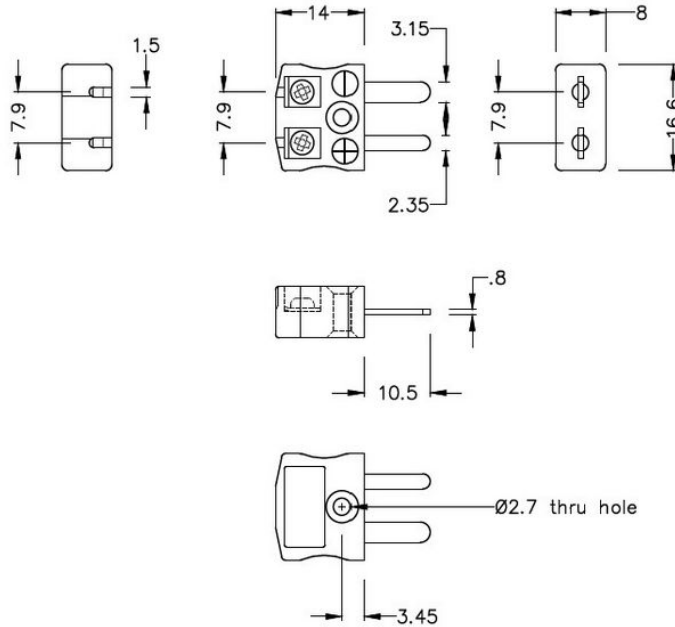

Miniatur-Schnellkupplung Thermoelement-Stecker & Buchse IM-T-MQ+FQ Typ T IEC

Miniature in-line Plug - Quick Wire
(dimensions in mm)

Miniature in-line Socket - Quick Wire
(dimensions in mm)

Labfacility are the UK's leading manufacturer of Temperature Sensors, Thermocouple Connectors and associated Temperature Instrumentation and stockings of Thermocouple Cables. The Company has been trading since 1971 and is ISO9001 accredited.

Miniatur-Thermoelement-Steckverbinder Schnelldrahtstecker & Buchse IM-T-MQ+FQ Typ T IEC

Miniatur-Steckverbinder mit flachen Steckstiften. Einfacher Jab-in-Anschluss fr eine schnelle Terminierung. Einfach Draht einstecken & Schraube festziehen.

Leistungsbeschreibung**Specifications**

Product Code	XE-1008-001
General Description	Easy jab-in connection for rapid termination
Thermocouple Type	T IEC
Connector Size	Miniature
Connector Type	Quick Wire Plug & Socket
Colour	Brown
Max. Temperature	220°C
Pins	Flat Pins
+Positive Contact	Copper
-Negative Contact	Copper Nickel
Standards Met	BS EN 50212:1997. RoHS