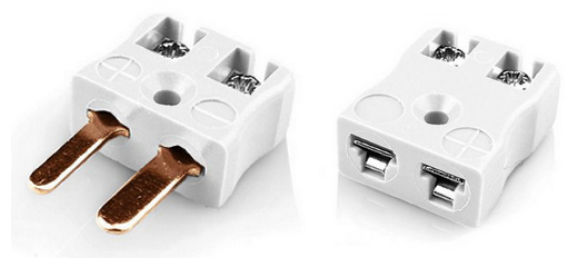

Miniatur-Schnellverdrahtungs-Thermoelement-Stecker & Buchse IM-CU-MQ+FQ Typ CU IEC

Miniature in-line Plug - Quick Wire
(dimensions in mm)

Miniature in-line Socket - Quick Wire
(dimensions in mm)

Labfacility are the UK's leading manufacturer of Temperature Sensors, Thermocouple Connectors and associated Temperature Instrumentation and stockings of Thermocouple Cables. The Company has been trading since 1971 and is ISO9001 accredited.

Miniatur-Thermoelement-Steckverbinder Schnelldrahtstecker & Buchse IM-CU-MQ+FQ Typ CU IEC

Miniatur-Steckverbinder mit flachen Steckstiften. Einfacher Jab-in-Anschluss fr eine schnelle Terminierung. Einfach Draht einstecken & Schraube festziehen.

Leistungsbeschreibung**Specifications**

Product Code	XE-1013-001
General Description	Easy jab-in connection for rapid termination
Thermocouple Type	CU IEC
Connector Size	Miniature
Connector Type	Quick Wire Plug & Socket
Colour	White
Max. Temperature	220°C
Pins	Flat Pins
+Positive Contact	Copper
-Negative Contact	Copper
Standards Met	BS EN 50212:1997. RoHS