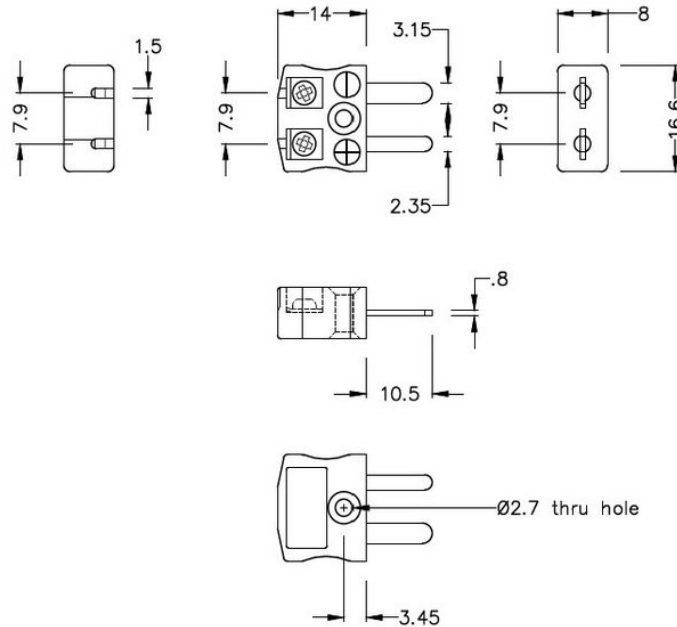

Miniatur-Schnellverdrahtungs-Thermoelement-Stecker & Buchse IM-CU-MQ+FQ Typ CU IEC

Miniature in-line Plug - Quick Wire
(dimensions in mm)

Miniature in-line Socket - Quick Wire
(dimensions in mm)

Labfacility are the UK's leading manufacturer of Temperature Sensors, Thermocouple Connectors and associated Temperature Instrumentation and stockings of Thermocouple Cables. The Company has been trading since 1971 and is ISO9001 accredited.

Miniatur-Thermoelement-Steckverbinder Schnelldrahtstecker & Buchse IM-CU-MQ+FQ Typ CU IEC

Miniatur-Steckverbinder mit flachen Steckstiften. Einfacher Jab-in-Anschluss fr eine schnelle Terminierung. Einfach Draht einstecken & Schraube festziehen.

Leistungsbeschreibung**Specifications**

Product Code	XE-1013-001
General Description	Easy jab-in connection for rapid termination
Thermocouple Type	CU IEC
Connector Size	Miniature
Connector Type	Quick Wire Plug & Socket
Colour	White
Max. Temperature	220°C
Pins	Flat Pins
+Positive Contact	Copper
-Negative Contact	Copper
Standards Met	BS EN 50212:1997. RoHS