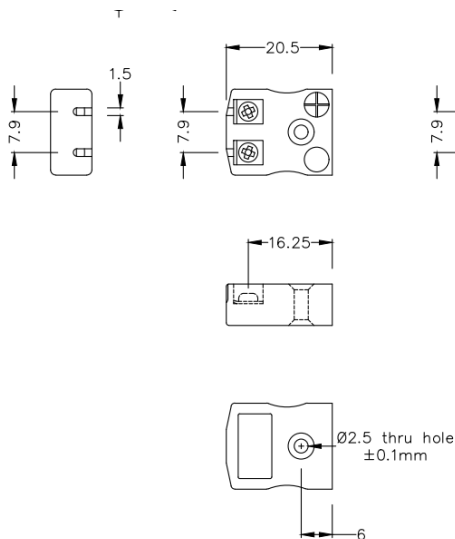

Miniatur-Schnellverdrahtungs-Thermoelement-Stecker & Buchse IM-CU-MQ+FQ Typ CU IEC

Miniature in-line Plug - Quick Wire
(dimensions in mm)

Miniature in-line Socket - Quick Wire
(dimensions in mm)

Labfacility are the UK's leading manufacturer of Temperature Sensors, Thermocouple Connectors and associated Temperature Instrumentation and stockings of Thermocouple Cables. The Company has been trading since 1971 and is ISO9001 accredited.

Miniatur-Thermoelement-Steckverbinder Schnelldrahtstecker & Buchse IM-CU-MQ+FQ Typ CU IEC

Miniatur-Steckverbinder mit flachen Steckstiften. Einfacher Jab-in-Anschluss fr eine schnelle Terminierung. Einfach Draht einstecken & Schraube festziehen.

Leistungsbeschreibung**Specifications**

Product Code	XE-1013-001
General Description	Easy jab-in connection for rapid termination
Thermocouple Type	CU IEC
Connector Size	Miniature
Connector Type	Quick Wire Plug & Socket
Colour	White
Max. Temperature	220°C
Pins	Flat Pins
+Positive Contact	Copper
-Negative Contact	Copper
Standards Met	BS EN 50212:1997. RoHS