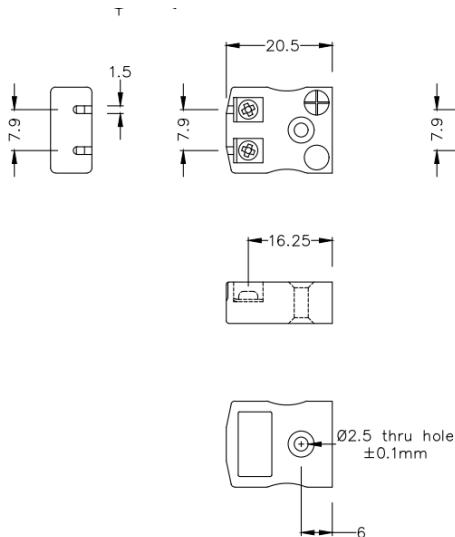

Miniatur-Schnellverdrahtungs-Thermoelement-Stecker & Buchse IM-CU-MQ+FQ Typ CU IEC

Miniature in-line Plug - Quick Wire
(dimensions in mm)

Miniature in-line Socket - Quick Wire
(dimensions in mm)

Labfacility are the UK's leading manufacturer of Temperature Sensors, Thermocouple Connectors and associated Temperature Instrumentation and stockings of Thermocouple Cables. The Company has been trading since 1971 and is ISO9001 accredited.

Miniatur-Thermoelement-Steckverbinder Schnelldrahtstecker & Buchse IM-CU-MQ+FQ Typ CU IEC

Miniatur-Steckverbinder mit flachen Steckstiften. Einfacher Jab-in-Anschluss fr eine schnelle Terminierung. Einfach Draht einstecken & Schraube festziehen.

Leistungsbeschreibung**Specifications**

Product Code	XE-1013-001
General Description	Easy jab-in connection for rapid termination
Thermocouple Type	CU IEC
Connector Size	Miniature
Connector Type	Quick Wire Plug & Socket
Colour	White
Max. Temperature	220°C
Pins	Flat Pins
+Positive Contact	Copper
-Negative Contact	Copper
Standards Met	BS EN 50212:1997. RoHS