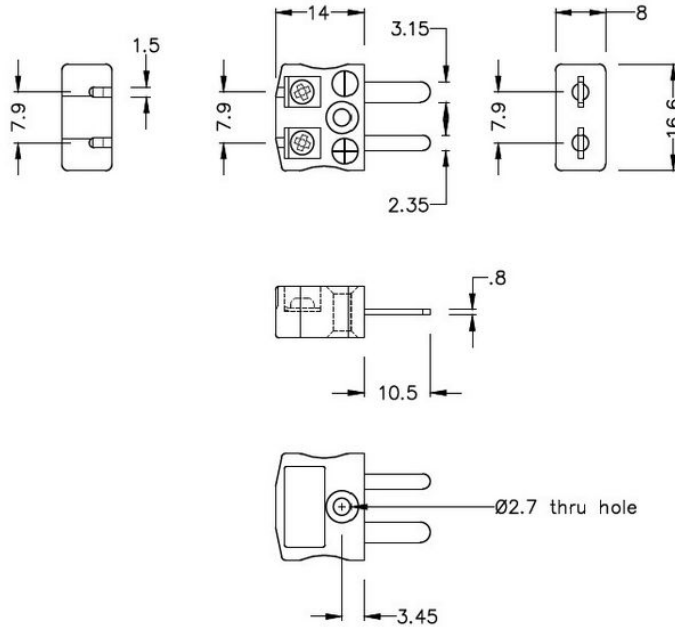

Miniatur-Schnelldraht Thermoelement Stecker & Sockel AM-J-MQ+FQ Typ J ANSI

Miniature in-line Plug - Quick Wire
(dimensions in mm)

Miniature in-line Socket - Quick Wire
(dimensions in mm)

Labfacility are the UK's leading manufacturer of Temperature Sensors, Thermocouple Connectors and associated Temperature Instrumentation and stockings of Thermocouple Cables. The Company has been trading since 1971 and is ISO9001 accredited.

Miniatur Thermoelement Stecker SchnelldrahtStecker & Sockel AM-J-MQ+FQ Typ J ANSI

Miniaturstecker mit Flächensteckern. Einfacher Jab-in-Anschluss für schnelle Beendigung. Einfach einschieben Draht & Ziehen Sie Schraube.

Spezifikationen**Specifications**

Product Code	XE-1021-001
General Description	Easy jab-in connection for rapid termination
Thermocouple Type	J ANSI
Connector Size	Miniature
Connector Type	Quick Wire Plug & Socket
Colour	Black
Max. Temperature	220°C
Pins	Flat Pins
+Positive Contact	Iron
-Negative Contact	Copper Nickel