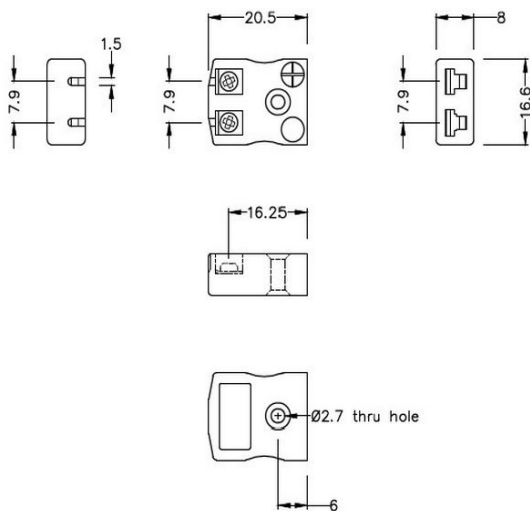

Miniatur-Schnelldraht Thermoelement Stecker & Sockel AM-J-MQ+FQ Typ J ANSI

Miniature in-line Plug - Quick Wire
(dimensions in mm)

Miniature in-line Socket - Quick Wire
(dimensions in mm)

Labfacility are the UK's leading manufacturer of Temperature Sensors, Thermocouple Connectors and associated Temperature Instrumentation and stockings of Thermocouple Cables. The Company has been trading since 1971 and is ISO9001 accredited.

Miniatur Thermoelement Stecker SchnelldrahtStecker & Sockel AM-J-MQ+FQ Typ J ANSI

Miniaturstecker mit Flächensteckern. Einfacher Jab-in-Anschluss für schnelle Beendigung. Einfach einschieben Draht & Ziehen Sie Schraube.

Spezifikationen**Specifications**

Product Code	XE-1021-001
General Description	Easy jab-in connection for rapid termination
Thermocouple Type	J ANSI
Connector Size	Miniature
Connector Type	Quick Wire Plug & Socket
Colour	Black
Max. Temperature	220°C
Pins	Flat Pins
+Positive Contact	Iron
-Negative Contact	Copper Nickel