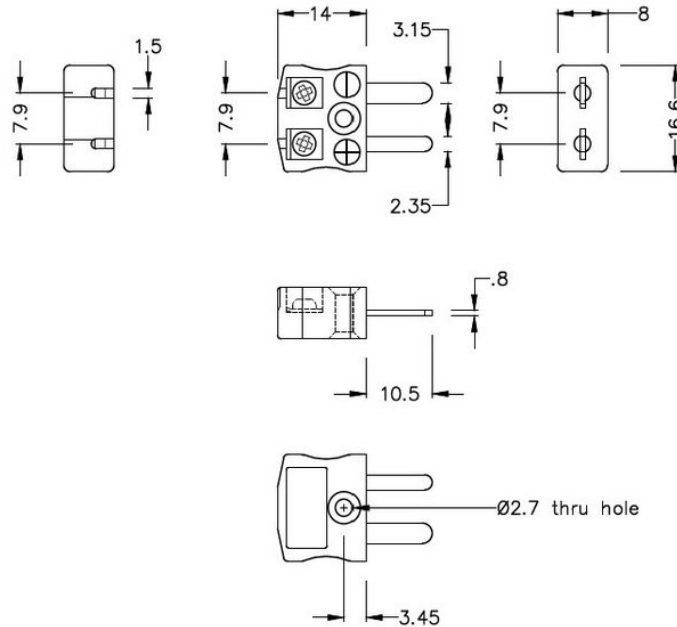

Miniatur-Schnelldraht-Thermoelement-Steckverbinder Stecker & Buchse AM-CU-MQ+FQ Typ CU ANSI

Miniature in-line Plug - Quick Wire
(dimensions in mm)

Miniature in-line Socket - Quick Wire
(dimensions in mm)

Leistungsbeschreibung**Specifications**

Product Code	XE-1027-001
General Description	Easy jab-in connection for rapid termination
Thermocouple Type	CU ANSI
Connector Size	Miniature
Connector Type	Quick Wire Plug & Socket
Colour	White
Max. Temperature	220°C
Pins	Flat Pins
+Positive Contact	Copper
-Negative Contact	Copper
Standards Met	BS EN 50212:1997. RoHS