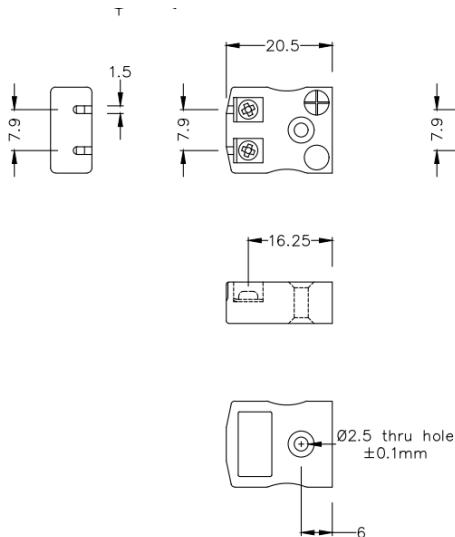

Miniatur-Schnelldraht-Thermoelement-Steckverbinder Stecker & Buchse AM-CU-MQ+FQ Typ CU ANSI

Miniature in-line Plug - Quick Wire
(dimensions in mm)

Miniature in-line Socket - Quick Wire
(dimensions in mm)

Leistungsbeschreibung**Specifications**

Product Code	XE-1027-001
General Description	Easy jab-in connection for rapid termination
Thermocouple Type	CU ANSI
Connector Size	Miniature
Connector Type	Quick Wire Plug & Socket
Colour	White
Max. Temperature	220°C
Pins	Flat Pins
+Positive Contact	Copper
-Negative Contact	Copper
Standards Met	BS EN 50212:1997. RoHS