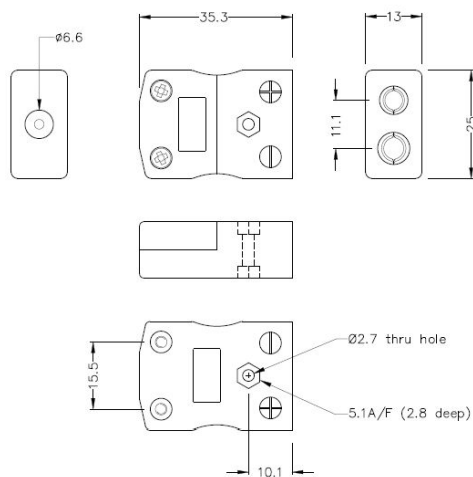

# Standard Thermoelement Stecker & Socket IS-T-M+F Typ T IEC

**Standard in-line Plug**  
(dimensions in mm)

**Standard in-line Socket**  
(dimensions in mm)

Labfacility are the UK's leading manufacturer of Temperature Sensors, Thermocouple Connectors and associated Temperature Instrumentation and stockings of Thermocouple Cables. The Company has been trading since 1971 and is ISO9001 accredited.

<b>Product Code</b>	XE-1044-001
<b>General Description</b>	Contacts are polarised to prevent incorrect connection
<b>Thermocouple Type</b>	T IEC
<b>Connector Size</b>	Standard
<b>Connector Type</b>	Plug & Socket
<b>Colour</b>	Brown
<b>Max. Temperature</b>	220°C
<b>Pins</b>	Solid Round Pins
<b>+Positive Contact</b>	Copper
<b>-Negative Contact</b>	Copper Nickel
<b>Standards Met</b>	BS EN 50212:1997. RoHS