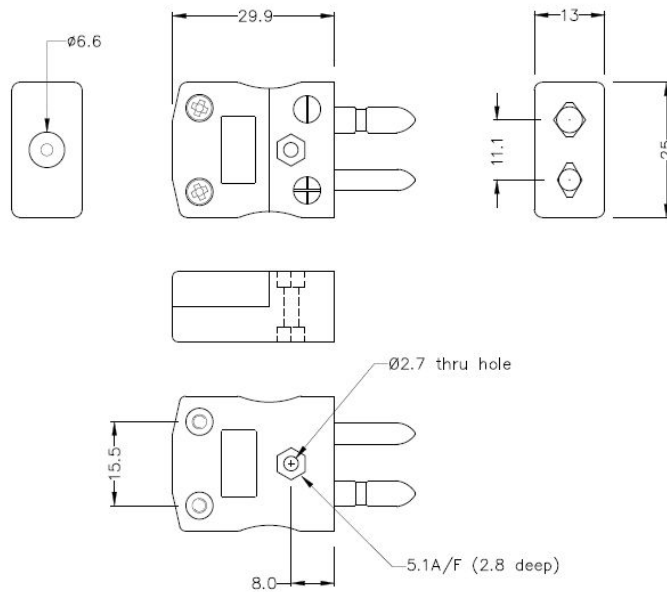

# Standard Thermoelement Stecker & Socket IS-T-M+F Typ T IEC

**Standard in-line Plug**  
(dimensions in mm)

**Standard in-line Socket**  
(dimensions in mm)

Labfacility are the UK's leading manufacturer of Temperature Sensors, Thermocouple Connectors and associated Temperature Instrumentation and stockings of Thermocouple Cables. The Company has been trading since 1971 and is ISO9001 accredited.

<b>Product Code</b>	XE-1044-001
<b>General Description</b>	Contacts are polarised to prevent incorrect connection
<b>Thermocouple Type</b>	T IEC
<b>Connector Size</b>	Standard
<b>Connector Type</b>	Plug & Socket
<b>Colour</b>	Brown
<b>Max. Temperature</b>	220°C
<b>Pins</b>	Solid Round Pins
<b>+Positive Contact</b>	Copper
<b>-Negative Contact</b>	Copper Nickel
<b>Standards Met</b>	BS EN 50212:1997. RoHS