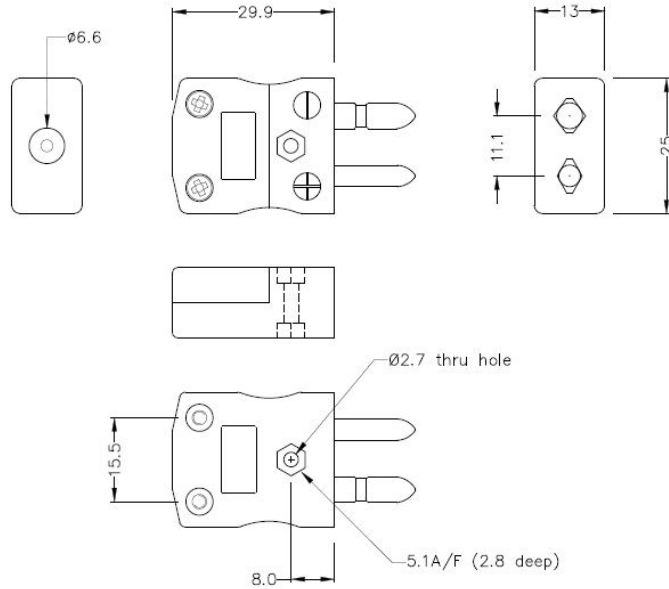

# Standard Thermoelement Stecker & Socket IS-CU-M+F Typ CU IEC

**Standard in-line Plug**  
(dimensions in mm)

**Standard in-line Socket**  
(dimensions in mm)

Labfacility are the UK's leading manufacturer of Temperature Sensors, Thermocouple Connectors and associated Temperature Instrumentation and stockings of Thermocouple Cables. The Company has been trading since 1971 and is ISO9001 accredited.

<b>Product Code</b>	XE-1049-001
<b>General Description</b>	Contacts are polarised to prevent incorrect connection
<b>Thermocouple Type</b>	CU IEC
<b>Connector Size</b>	Stsandard
<b>Connector Type</b>	Plug & Socket
<b>Colour</b>	White
<b>Max. Temperature</b>	220°C
<b>Pins</b>	Solid Round Pins
<b>+Positive Contact</b>	Copper
<b>-Negative Contact</b>	Copper
<b>Standards Met</b>	BS EN 50212:1997. RoHS