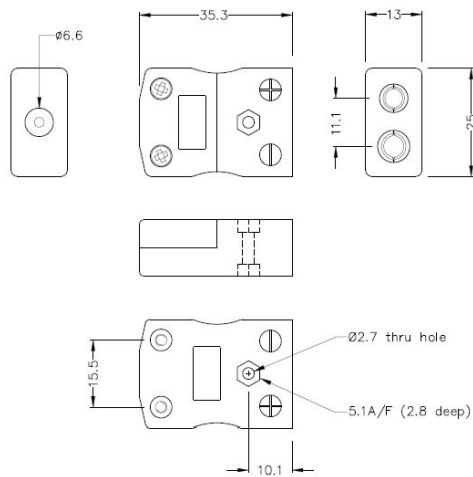

# Standard Thermoelement Stecker & Socket IS-CU-M+F Typ CU IEC

**Standard in-line Plug**  
(dimensions in mm)

**Standard in-line Socket**  
(dimensions in mm)

Labfacility are the UK's leading manufacturer of Temperature Sensors, Thermocouple Connectors and associated Temperature Instrumentation and stockings of Thermocouple Cables. The Company has been trading since 1971 and is ISO9001 accredited.

<b>Product Code</b>	XE-1049-001
<b>General Description</b>	Contacts are polarised to prevent incorrect connection
<b>Thermocouple Type</b>	CU IEC
<b>Connector Size</b>	Stsandard
<b>Connector Type</b>	Plug & Socket
<b>Colour</b>	White
<b>Max. Temperature</b>	220°C
<b>Pins</b>	Solid Round Pins
<b>+Positive Contact</b>	Copper
<b>-Negative Contact</b>	Copper
<b>Standards Met</b>	BS EN 50212:1997. RoHS