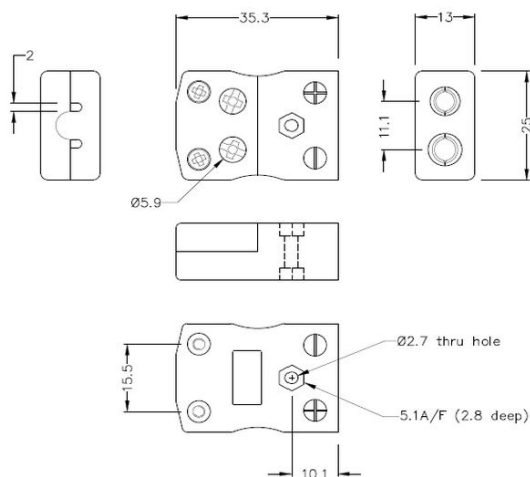

# Standard Quick Wire Thermocouple Stecker & Socket IS-K-MQ+FQ Typ K IEC

**Standard in-line Plug - Quick Wire**  
(dimensions in mm)

**Standard in-line Socket - Quick Wire**  
(dimensions in mm)

Labfacility are the UK's leading manufacturer of Temperature Sensors, Thermocouple Connectors and associated Temperature Instrumentation and stockings of Thermocouple Cables. The Company has been trading since 1971 and is ISO9001 accredited.

**Standard Quick Wire Thermocouple Stecker & Socket IS-K-MQ+FQ Typ K IEC**

Einfache "Jab-in" Verbindung für schnelle Beendigung, drücken Sie einfach Draht in und ziehen Sie Schraube.  
Kontakte werden polarisiert, um eine falsche Verbindung zu verhindern

**Spezifikationen****Specifications**

<b>Product Code</b>	XE-1050-001
<b>General Description</b>	Easy 'jab-in' connection for rapid termination, contacts are polarised to prevent incorrect connection
<b>Thermocouple Type</b>	K IEC
<b>Connector Size</b>	Standard
<b>Connector Type</b>	Quick Wire Plug & Socket
<b>Colour</b>	Green
<b>Max. Temperature</b>	220°C
<b>Pins</b>	Solid Round Pins
<b>+Positive Contact</b>	Nickel Chromium
<b>-Negative Contact</b>	Nickel Alloy
<b>Standards Met</b>	BS EN 50212:1997. RoHS