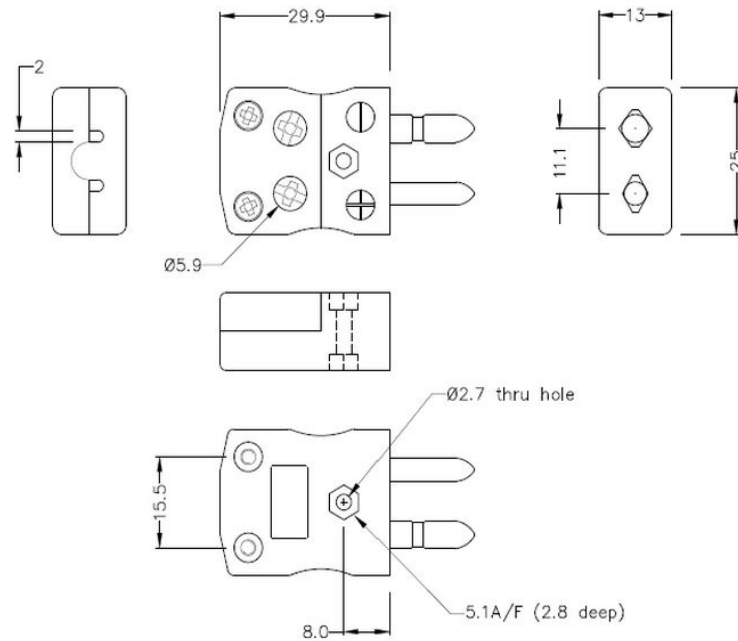

# Standard Quick Wire Thermocouple Stecker & Socket IS-K-MQ+FQ Typ K IEC

**Standard in-line Plug - Quick Wire**  
(dimensions in mm)

**Standard in-line Socket - Quick Wire**  
(dimensions in mm)

Labfacility are the UK's leading manufacturer of Temperature Sensors, Thermocouple Connectors and associated Temperature Instrumentation and stockings of Thermocouple Cables. The Company has been trading since 1971 and is ISO9001 accredited.

**Standard Quick Wire Thermocouple Stecker & Socket IS-K-MQ+FQ Typ K IEC**

Einfache "Jab-in" Verbindung für schnelle Beendigung, drücken Sie einfach Draht in und ziehen Sie Schraube.  
Kontakte werden polarisiert, um eine falsche Verbindung zu verhindern

**Spezifikationen****Specifications**

<b>Product Code</b>	XE-1050-001
<b>General Description</b>	Easy 'jab-in' connection for rapid termination, contacts are polarised to prevent incorrect connection
<b>Thermocouple Type</b>	K IEC
<b>Connector Size</b>	Standard
<b>Connector Type</b>	Quick Wire Plug & Socket
<b>Colour</b>	Green
<b>Max. Temperature</b>	220°C
<b>Pins</b>	Solid Round Pins
<b>+Positive Contact</b>	Nickel Chromium
<b>-Negative Contact</b>	Nickel Alloy
<b>Standards Met</b>	BS EN 50212:1997. RoHS