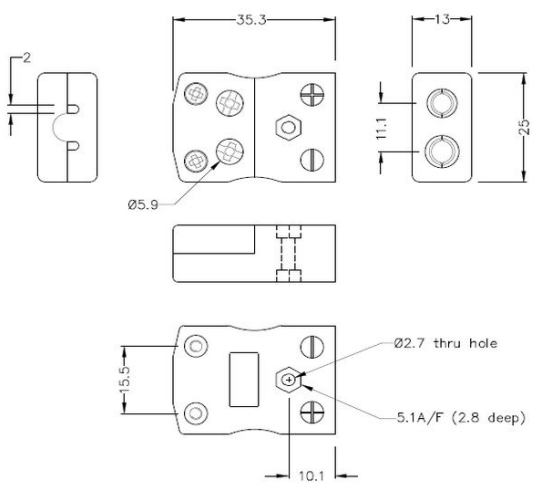

# Standard Quick Wire Thermocouple Stecker & Socket IS-K-MQ+FQ Typ K IEC

**Standard in-line Plug - Quick Wire**  
(dimensions in mm)

**Standard in-line Socket - Quick Wire**  
(dimensions in mm)

Labfacility are the UK's leading manufacturer of Temperature Sensors, Thermocouple Connectors and associated Temperature Instrumentation and stockings of Thermocouple Cables. The Company has been trading since 1971 and is ISO9001 accredited.

**Standard Quick Wire Thermocouple Stecker & Socket IS-K-MQ+FQ Typ K IEC**

Einfache "Jab-in" Verbindung für schnelle Beendigung, drücken Sie einfach Draht in und ziehen Sie Schraube.  
Kontakte werden polarisiert, um eine falsche Verbindung zu verhindern

**Spezifikationen****Specifications**

<b>Product Code</b>	XE-1050-001
<b>General Description</b>	Easy 'jab-in' connection for rapid termination, contacts are polarised to prevent incorrect connection
<b>Thermocouple Type</b>	K IEC
<b>Connector Size</b>	Standard
<b>Connector Type</b>	Quick Wire Plug & Socket
<b>Colour</b>	Green
<b>Max. Temperature</b>	220°C
<b>Pins</b>	Solid Round Pins
<b>+Positive Contact</b>	Nickel Chromium
<b>-Negative Contact</b>	Nickel Alloy
<b>Standards Met</b>	BS EN 50212:1997. RoHS