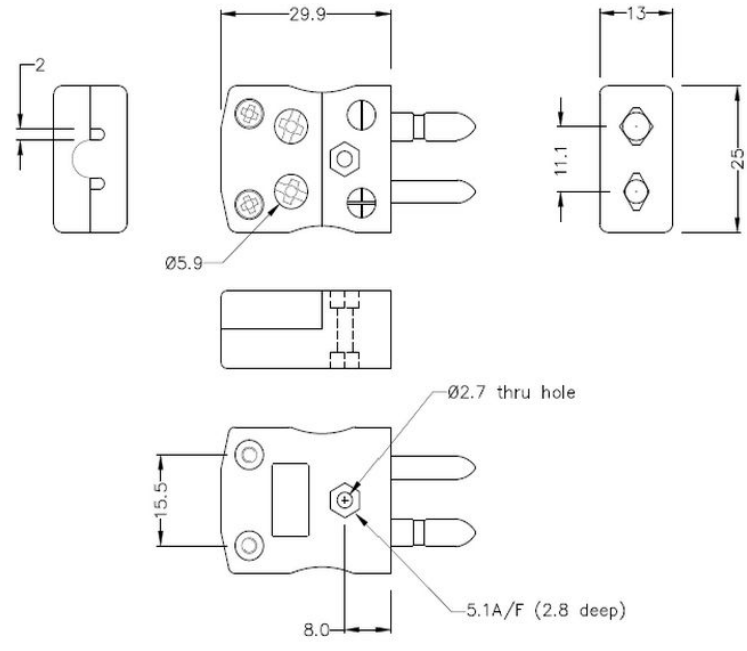

# Standard Quick Wire Thermocouple Stecker & Socket IS-K-MQ+FQ Typ K IEC

**Standard in-line Plug - Quick Wire**  
(dimensions in mm)

**Standard in-line Socket - Quick Wire**  
(dimensions in mm)

Labfacility are the UK's leading manufacturer of Temperature Sensors, Thermocouple Connectors and associated Temperature Instrumentation and stockings of Thermocouple Cables. The Company has been trading since 1971 and is ISO9001 accredited.

**Standard Quick Wire Thermocouple Stecker & Socket IS-K-MQ+FQ Typ K IEC**

Einfache "Jab-in" Verbindung für schnelle Beendigung, drücken Sie einfach Draht in und ziehen Sie Schraube.  
Kontakte werden polarisiert, um eine falsche Verbindung zu verhindern

**Spezifikationen****Specifications**

<b>Product Code</b>	XE-1050-001
<b>General Description</b>	Easy 'jab-in' connection for rapid termination, contacts are polarised to prevent incorrect connection
<b>Thermocouple Type</b>	K IEC
<b>Connector Size</b>	Standard
<b>Connector Type</b>	Quick Wire Plug & Socket
<b>Colour</b>	Green
<b>Max. Temperature</b>	220°C
<b>Pins</b>	Solid Round Pins
<b>+Positive Contact</b>	Nickel Chromium
<b>-Negative Contact</b>	Nickel Alloy
<b>Standards Met</b>	BS EN 50212:1997. RoHS