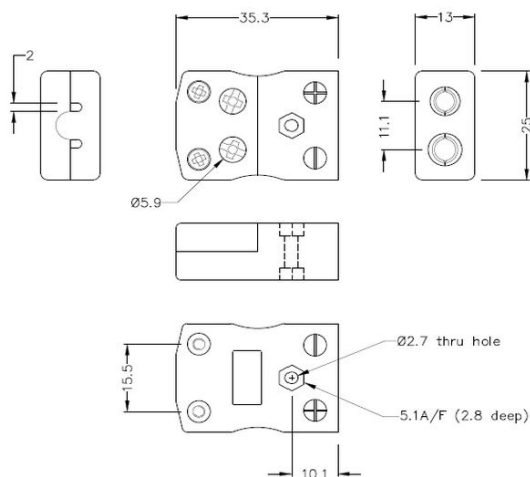

# Standard Quick Wire Thermocouple Stecker & Socket IS-B-MQ+FQ Typ B IEC

**Standard in-line Plug - Quick Wire**  
(dimensions in mm)

**Standard in-line Socket - Quick Wire**  
(dimensions in mm)

Labfacility are the UK's leading manufacturer of Temperature Sensors, Thermocouple Connectors and associated Temperature Instrumentation and stockings of Thermocouple Cables. The Company has been trading since 1971 and is ISO9001 accredited.

**Standard Quick Wire Thermocouple Stecker & Sockel IS-B-MQ+FQ Typ B IEC**

Einfache "Jab-in" Verbindung für schnelle Beendigung, drücken Sie einfach Draht in und ziehen Sie Schraube.  
Kontakte werden polarisiert, um eine falsche Verbindung zu verhindern

**Spezifikationen****Specifications**

<b>Product Code</b>	XE-1055-001
<b>General Description</b>	Easy 'jab-in' connection for rapid termination, contacts are polarised to prevent incorrect connection
<b>Thermocouple Type</b>	B IEC
<b>Connector Size</b>	Standard
<b>Connector Type</b>	Quick Wire Plug & Socket
<b>Colour</b>	Grey
<b>Max. Temperature</b>	220°C
<b>Pins</b>	Solid Round Pins
<b>+Positive Contact</b>	Copper
<b>-Negative Contact</b>	Copper
<b>Standards Met</b>	BS EN 50212:1997. RoHS