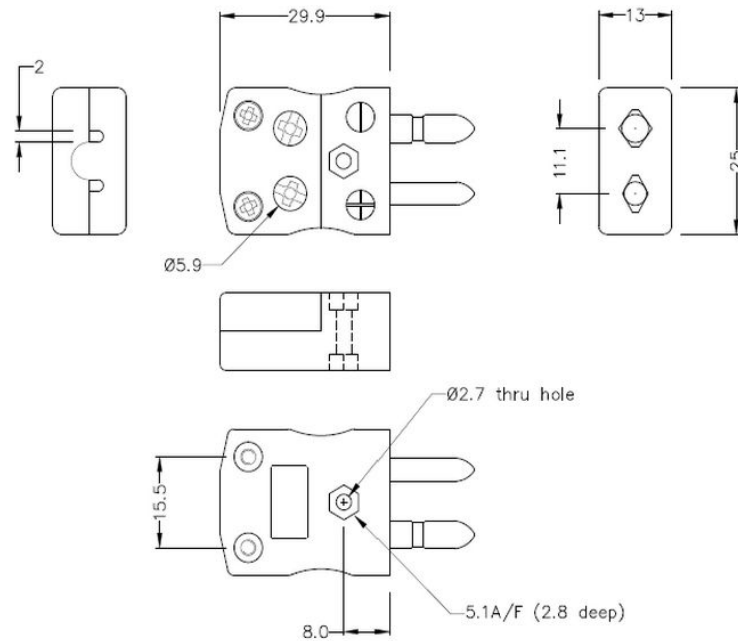

Standard Quick Wire Thermocouple Stecker & Socket IS-B-MQ+FQ Typ B IEC

Standard in-line Plug - Quick Wire
(dimensions in mm)

Standard in-line Socket - Quick Wire
(dimensions in mm)

Labfacility are the UK's leading manufacturer of Temperature Sensors, Thermocouple Connectors and associated Temperature Instrumentation and stockings of Thermocouple Cables. The Company has been trading since 1971 and is ISO9001 accredited.

Standard Quick Wire Thermocouple Stecker & Sockel IS-B-MQ+FQ Typ B IEC

Einfache "Jab-in" Verbindung für schnelle Beendigung, drücken Sie einfach Draht in und ziehen Sie Schraube.
Kontakte werden polarisiert, um eine falsche Verbindung zu verhindern

Spezifikationen**Specifications**

Product Code	XE-1055-001
General Description	Easy 'jab-in' connection for rapid termination, contacts are polarised to prevent incorrect connection
Thermocouple Type	B IEC
Connector Size	Standard
Connector Type	Quick Wire Plug & Socket
Colour	Grey
Max. Temperature	220°C
Pins	Solid Round Pins
+Positive Contact	Copper
-Negative Contact	Copper
Standards Met	BS EN 50212:1997. RoHS