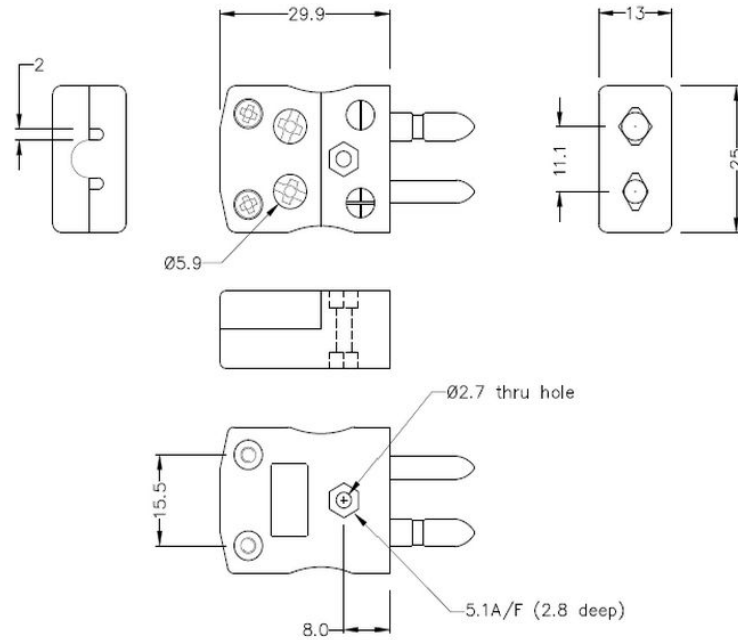

# Standard Quick Wire Thermocouple Stecker & Socket IS-B-MQ+FQ Typ B IEC

**Standard in-line Plug - Quick Wire**  
(dimensions in mm)

**Standard in-line Socket - Quick Wire**  
(dimensions in mm)

Labfacility are the UK's leading manufacturer of Temperature Sensors, Thermocouple Connectors and associated Temperature Instrumentation and stockings of Thermocouple Cables. The Company has been trading since 1971 and is ISO9001 accredited.

**Standard Quick Wire Thermocouple Stecker & Sockel IS-B-MQ+FQ Typ B IEC**

Einfache "Jab-in" Verbindung für schnelle Beendigung, drücken Sie einfach Draht in und ziehen Sie Schraube.  
Kontakte werden polarisiert, um eine falsche Verbindung zu verhindern

**Spezifikationen****Specifications**

<b>Product Code</b>	XE-1055-001
<b>General Description</b>	Easy 'jab-in' connection for rapid termination, contacts are polarised to prevent incorrect connection
<b>Thermocouple Type</b>	B IEC
<b>Connector Size</b>	Standard
<b>Connector Type</b>	Quick Wire Plug & Socket
<b>Colour</b>	Grey
<b>Max. Temperature</b>	220°C
<b>Pins</b>	Solid Round Pins
<b>+Positive Contact</b>	Copper
<b>-Negative Contact</b>	Copper
<b>Standards Met</b>	BS EN 50212:1997. RoHS