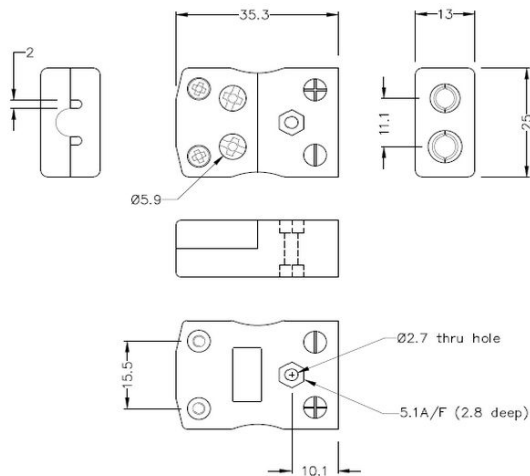

Standard Quick Wire Thermocouple Stecker & Socket IS-B-MQ+FQ Typ B IEC

Standard in-line Plug - Quick Wire
(dimensions in mm)

Standard in-line Socket - Quick Wire
(dimensions in mm)

Labfacility are the UK's leading manufacturer of Temperature Sensors, Thermocouple Connectors and associated Temperature Instrumentation and stockings of Thermocouple Cables. The Company has been trading since 1971 and is ISO9001 accredited.

Standard Quick Wire Thermocouple Stecker & Sockel IS-B-MQ+FQ Typ B IEC

Einfache "Jab-in" Verbindung für schnelle Beendigung, drücken Sie einfach Draht in und ziehen Sie Schraube.
Kontakte werden polarisiert, um eine falsche Verbindung zu verhindern

Spezifikationen**Specifications**

Product Code	XE-1055-001
General Description	Easy 'jab-in' connection for rapid termination, contacts are polarised to prevent incorrect connection
Thermocouple Type	B IEC
Connector Size	Standard
Connector Type	Quick Wire Plug & Socket
Colour	Grey
Max. Temperature	220°C
Pins	Solid Round Pins
+Positive Contact	Copper
-Negative Contact	Copper
Standards Met	BS EN 50212:1997. RoHS