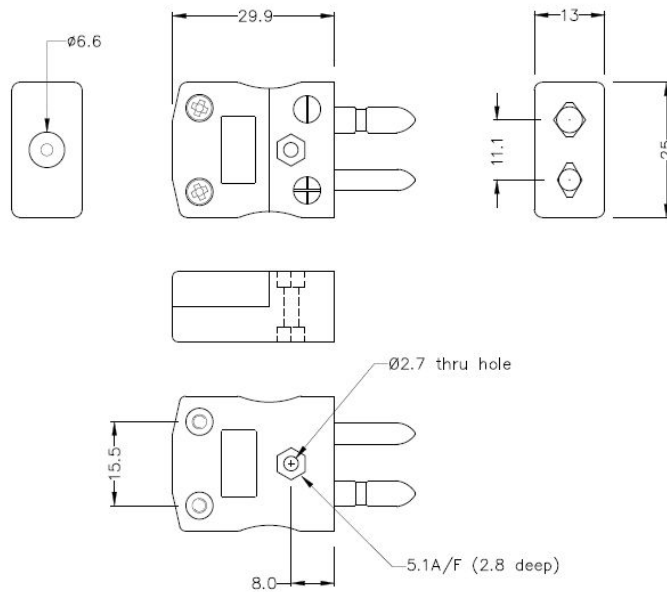

Standard Thermoelement Stecker & Socket AS-R/S-M+F Typ R/S ANSI

Standard in-line Plug
(dimensions in mm)

Standard in-line Socket
(dimensions in mm)

Labfacility are the UK's leading manufacturer of Temperature Sensors, Thermocouple Connectors and associated Temperature Instrumentation and stockings of Thermocouple Cables. The Company has been trading since 1971 and is ISO9001 accredited.

Standard Thermoelement Stecker & Sockel AS-R/S-M+F Typ R/S ANSI

Kontakte werden aus echten Thermoelementlegierungen hergestellt. Geeignet für industrielle Anwendungen

Spezifikationen**Specifications**

Product Code	XE-1061-001
General Description	Contacts are polarised to prevent incorrect connection
Thermocouple Type	R/S ANSI
Connector Size	Standard
Connector Type	Plug & Socket
Colour	Green
Max. Temperature	220°C
Pins	Solid Round Pins
+Positive Contact	Copper
-Negative Contact	Copper Alloy
Standards Met	BS EN 50212:1997. RoHS