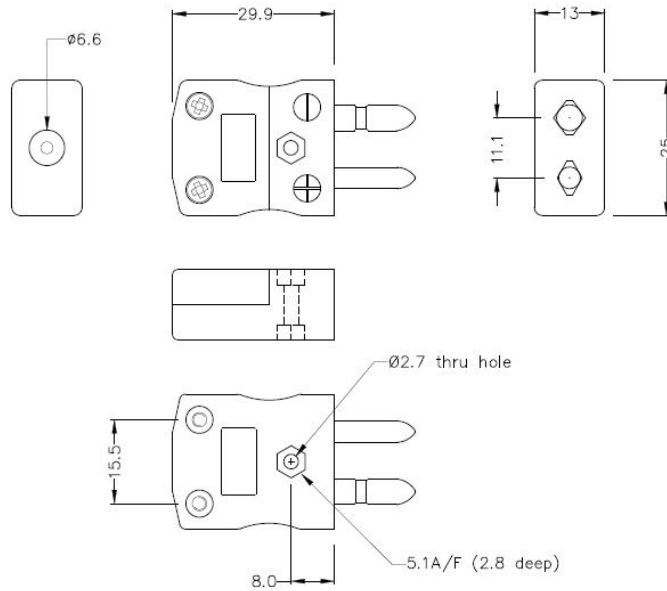

## Standard Thermoelement Stecker & Socket AS-R/S-M+F Typ R/S ANSI

**Standard in-line Plug**  
(dimensions in mm)

**Standard in-line Socket**  
(dimensions in mm)

Labfacility are the UK's leading manufacturer of Temperature Sensors, Thermocouple Connectors and associated Temperature Instrumentation and stockings of Thermocouple Cables. The Company has been trading since 1971 and is ISO9001 accredited.

<b>Product Code</b>	XE-1061-001
<b>General Description</b>	Contacts are polarised to prevent incorrect connection
<b>Thermocouple Type</b>	R/S ANSI
<b>Connector Size</b>	Standard
<b>Connector Type</b>	Plug & Socket
<b>Colour</b>	Green
<b>Max. Temperature</b>	220°C
<b>Pins</b>	Solid Round Pins
<b>+Positive Contact</b>	Copper
<b>-Negative Contact</b>	Copper Alloy
<b>Standards Met</b>	BS EN 50212:1997. RoHS