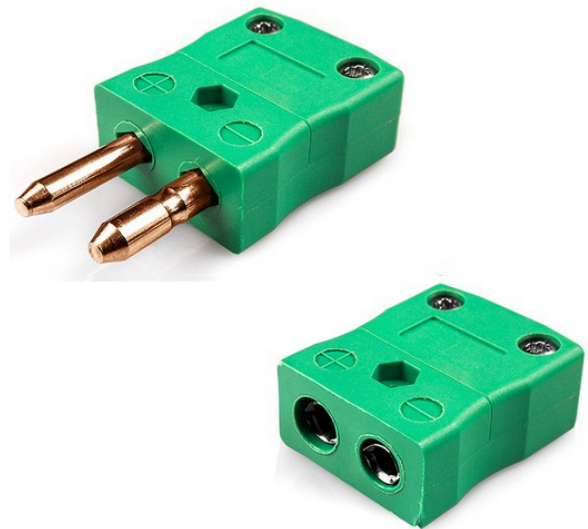

## Standard Thermoelement Stecker & Socket AS-R/S-M+F Typ R/S ANSI

**Standard in-line Plug**  
(dimensions in mm)

**Standard in-line Socket**  
(dimensions in mm)

Labfacility are the UK's leading manufacturer of Temperature Sensors, Thermocouple Connectors and associated Temperature Instrumentation and stockings of Thermocouple Cables. The Company has been trading since 1971 and is ISO9001 accredited.

**Standard Thermoelement Stecker & Sockel AS-R/S-M+F Typ R/S ANSI**

Kontakte werden aus echten Thermoelementlegierungen hergestellt. Geeignet für industrielle Anwendungen

**Spezifikationen****Specifications**

<b>Product Code</b>	XE-1061-001
<b>General Description</b>	Contacts are polarised to prevent incorrect connection
<b>Thermocouple Type</b>	R/S ANSI
<b>Connector Size</b>	Standard
<b>Connector Type</b>	Plug & Socket
<b>Colour</b>	Green
<b>Max. Temperature</b>	220°C
<b>Pins</b>	Solid Round Pins
<b>+Positive Contact</b>	Copper
<b>-Negative Contact</b>	Copper Alloy
<b>Standards Met</b>	BS EN 50212:1997. RoHS