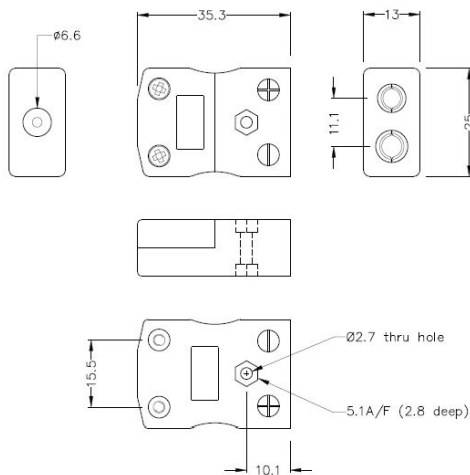

Standard Thermoelement Stecker & Socket AS-R/S-M+F Typ R/S ANSI

Standard in-line Plug
(dimensions in mm)

Standard in-line Socket
(dimensions in mm)

Labfacility are the UK's leading manufacturer of Temperature Sensors, Thermocouple Connectors and associated Temperature Instrumentation and stockings of Thermocouple Cables. The Company has been trading since 1971 and is ISO9001 accredited.

Standard Thermoelement Stecker & Sockel AS-R/S-M+F Typ R/S ANSI

Kontakte werden aus echten Thermoelementlegierungen hergestellt. Geeignet für industrielle Anwendungen

Spezifikationen**Specifications**

Product Code	XE-1061-001
General Description	Contacts are polarised to prevent incorrect connection
Thermocouple Type	R/S ANSI
Connector Size	Standard
Connector Type	Plug & Socket
Colour	Green
Max. Temperature	220°C
Pins	Solid Round Pins
+Positive Contact	Copper
-Negative Contact	Copper Alloy
Standards Met	BS EN 50212:1997. RoHS