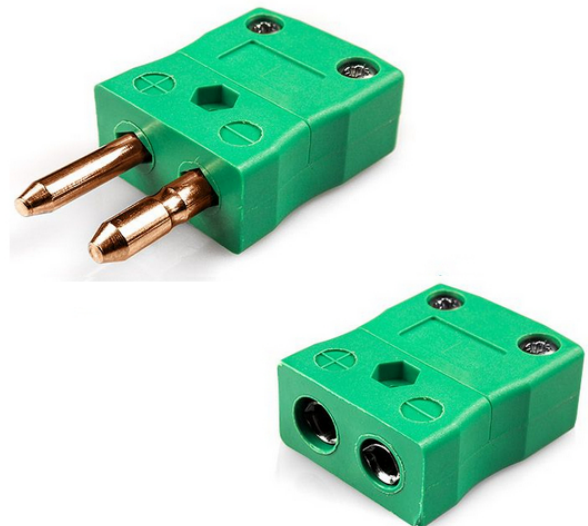

Standard Thermoelement Stecker & Socket AS-R/S-M+F Typ R/S ANSI

Standard in-line Plug
(dimensions in mm)

Standard in-line Socket
(dimensions in mm)

Labfacility are the UK's leading manufacturer of Temperature Sensors, Thermocouple Connectors and associated Temperature Instrumentation and stockings of Thermocouple Cables. The Company has been trading since 1971 and is ISO9001 accredited.

Standard Thermoelement Stecker & Sockel AS-R/S-M+F Typ R/S ANSI

Kontakte werden aus echten Thermoelementlegierungen hergestellt. Geeignet für industrielle Anwendungen

Spezifikationen**Specifications**

Product Code	XE-1061-001
General Description	Contacts are polarised to prevent incorrect connection
Thermocouple Type	R/S ANSI
Connector Size	Standard
Connector Type	Plug & Socket
Colour	Green
Max. Temperature	220°C
Pins	Solid Round Pins
+Positive Contact	Copper
-Negative Contact	Copper Alloy
Standards Met	BS EN 50212:1997. RoHS