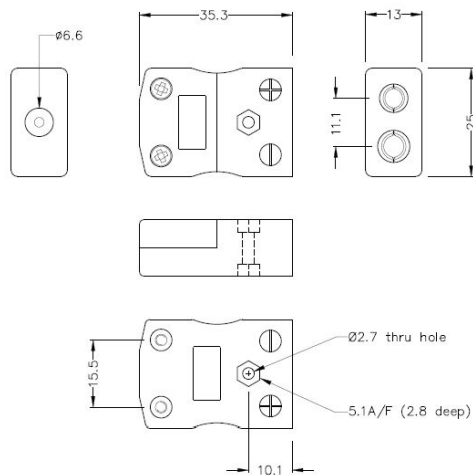

## Standard Thermoelement Stecker & Socket AS-R/S-M+F Typ R/S ANSI

**Standard in-line Plug**  
(dimensions in mm)

**Standard in-line Socket**  
(dimensions in mm)

Labfacility are the UK's leading manufacturer of Temperature Sensors, Thermocouple Connectors and associated Temperature Instrumentation and stockings of Thermocouple Cables. The Company has been trading since 1971 and is ISO9001 accredited.

<b>Product Code</b>	XE-1061-001
<b>General Description</b>	Contacts are polarised to prevent incorrect connection
<b>Thermocouple Type</b>	R/S ANSI
<b>Connector Size</b>	Standard
<b>Connector Type</b>	Plug & Socket
<b>Colour</b>	Green
<b>Max. Temperature</b>	220°C
<b>Pins</b>	Solid Round Pins
<b>+Positive Contact</b>	Copper
<b>-Negative Contact</b>	Copper Alloy
<b>Standards Met</b>	BS EN 50212:1997. RoHS