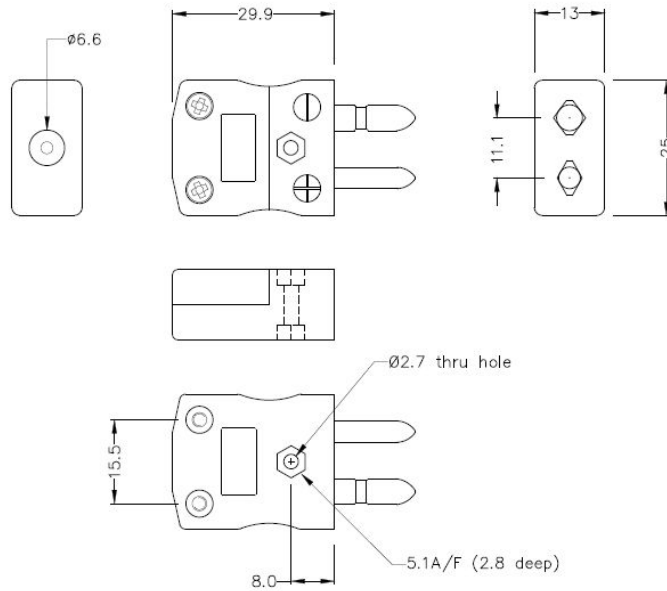

# Standard Thermoelement Stecker & Socket AS-CU-M+F Typ CU ANSI

**Standard in-line Plug**  
(dimensions in mm)

**Standard in-line Socket**  
(dimensions in mm)

Labfacility are the UK's leading manufacturer of Temperature Sensors, Thermocouple Connectors and associated Temperature Instrumentation and stockings of Thermocouple Cables. The Company has been trading since 1971 and is ISO9001 accredited.

<b>Product Code</b>	XE-1065-001
<b>General Description</b>	Contacts are polarised to prevent incorrect connection
<b>Thermocouple Type</b>	CU ANSI
<b>Connector Size</b>	Standard
<b>Connector Type</b>	Plug & Socket
<b>Colour</b>	White
<b>Max. Temperature</b>	220°C
<b>Pins</b>	Solid Round Pins
<b>+Positive Contact</b>	Copper
<b>-Negative Contact</b>	Copper
<b>Standards Met</b>	BS EN 50212:1997. RoHS