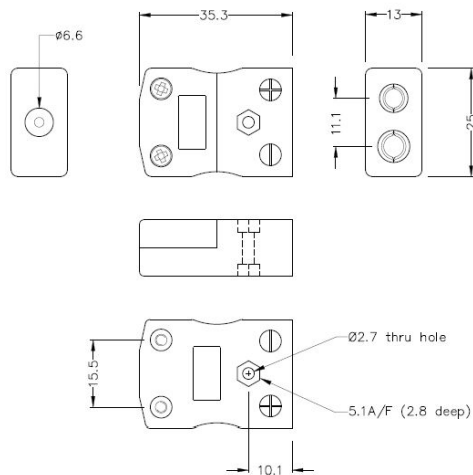

# Standard Thermoelement Stecker & Socket AS-CU-M+F Typ CU ANSI

**Standard in-line Plug**  
(dimensions in mm)

**Standard in-line Socket**  
(dimensions in mm)

Labfacility are the UK's leading manufacturer of Temperature Sensors, Thermocouple Connectors and associated Temperature Instrumentation and stockings of Thermocouple Cables. The Company has been trading since 1971 and is ISO9001 accredited.

<b>Product Code</b>	XE-1065-001
<b>General Description</b>	Contacts are polarised to prevent incorrect connection
<b>Thermocouple Type</b>	CU ANSI
<b>Connector Size</b>	Standard
<b>Connector Type</b>	Plug & Socket
<b>Colour</b>	White
<b>Max. Temperature</b>	220°C
<b>Pins</b>	Solid Round Pins
<b>+Positive Contact</b>	Copper
<b>-Negative Contact</b>	Copper
<b>Standards Met</b>	BS EN 50212:1997. RoHS