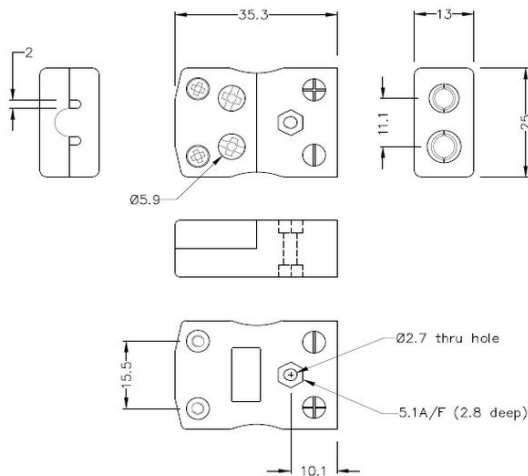

Standard Quick Wire Thermoelement Stecker & Socket AS-K-MQ+FQ Typ K ANSI

Standard in-line Plug - Quick Wire
(dimensions in mm)

Standard in-line Socket - Quick Wire
(dimensions in mm)

Labfacility are the UK's leading manufacturer of Temperature Sensors, Thermocouple Connectors and associated Temperature Instrumentation and stockings of Thermocouple Cables. The Company has been trading since 1971 and is ISO9001 accredited.

Standard Thermoelement Stecker Schnelldrahtstecker & Sockel AS-K-MQ+FQ Typ K ANSI

Standardstecker mit massiven Rundstiften. Einfacher Jab-in-Anschluss für schnelle Beendigung. Einfach einschieben Draht & Ziehen Sie Schraube.

Spezifikationen**Specifications**

Product Code	XE-1066-001
General Description	Easy 'jab-in' connection for rapid termination, contacts are polarised to prevent incorrect connection
Thermocouple Type	K ANSI
Connector Size	Standard
Connector Type	Quick Wire Plug & Socket
Colour	Yellow
Max. Temperature	220°C
Pins	Solid Round Pins
+Positive Contact	Nickel Chromium
-Negative Contact	Nickel Alloy
Standards Met	BS EN 50212:1997. RoHS