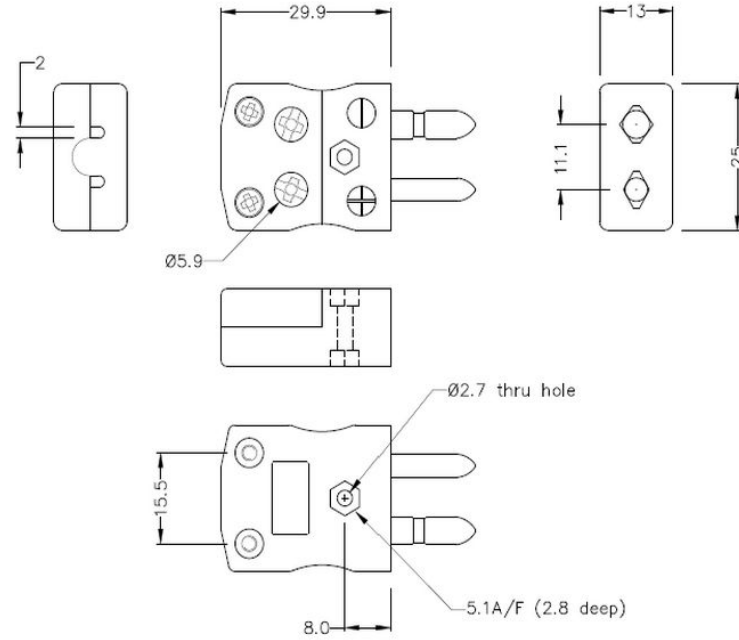

Standard Quick Wire Thermoelement Stecker & Socket AS-K-MQ+FQ Typ K ANSI

Standard in-line Plug - Quick Wire
(dimensions in mm)

Standard in-line Socket - Quick Wire
(dimensions in mm)

Labfacility are the UK's leading manufacturer of Temperature Sensors, Thermocouple Connectors and associated Temperature Instrumentation and stockings of Thermocouple Cables. The Company has been trading since 1971 and is ISO9001 accredited.

Standard Thermoelement Stecker Schnelldrahtstecker & Sockel AS-K-MQ+FQ Typ K ANSI

Standardstecker mit massiven Rundstiften. Einfacher Jab-in-Anschluss für schnelle Beendigung. Einfach einschieben Draht & Ziehen Sie Schraube.

Spezifikationen**Specifications**

Product Code	XE-1066-001
General Description	Easy 'jab-in' connection for rapid termination, contacts are polarised to prevent incorrect connection
Thermocouple Type	K ANSI
Connector Size	Standard
Connector Type	Quick Wire Plug & Socket
Colour	Yellow
Max. Temperature	220°C
Pins	Solid Round Pins
+Positive Contact	Nickel Chromium
-Negative Contact	Nickel Alloy
Standards Met	BS EN 50212:1997. RoHS