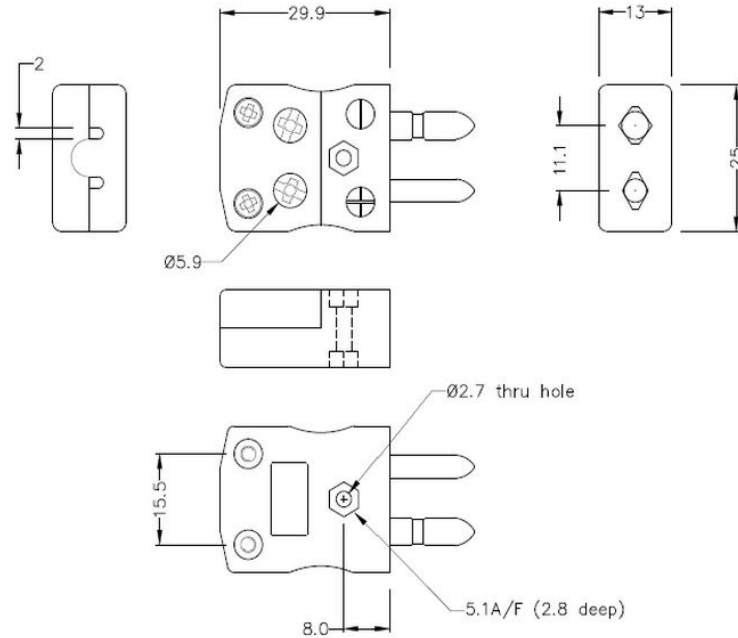

Standard Quick Wire Thermoelement Stecker & Socket AS-K-MQ+FQ Typ K ANSI

Standard in-line Plug - Quick Wire
(dimensions in mm)

Standard in-line Socket - Quick Wire
(dimensions in mm)

Labfacility are the UK's leading manufacturer of Temperature Sensors, Thermocouple Connectors and associated Temperature Instrumentation and stockings of Thermocouple Cables. The Company has been trading since 1971 and is ISO9001 accredited.

Standard Thermoelement Stecker Schnelldrahtstecker & Sockel AS-K-MQ+FQ Typ K ANSI

Standardstecker mit massiven Rundstiften. Einfacher Jab-in-Anschluss für schnelle Beendigung. Einfach einschieben Draht & Ziehen Sie Schraube.

Spezifikationen**Specifications**

Product Code	XE-1066-001
General Description	Easy 'jab-in' connection for rapid termination, contacts are polarised to prevent incorrect connection
Thermocouple Type	K ANSI
Connector Size	Standard
Connector Type	Quick Wire Plug & Socket
Colour	Yellow
Max. Temperature	220°C
Pins	Solid Round Pins
+Positive Contact	Nickel Chromium
-Negative Contact	Nickel Alloy
Standards Met	BS EN 50212:1997. RoHS