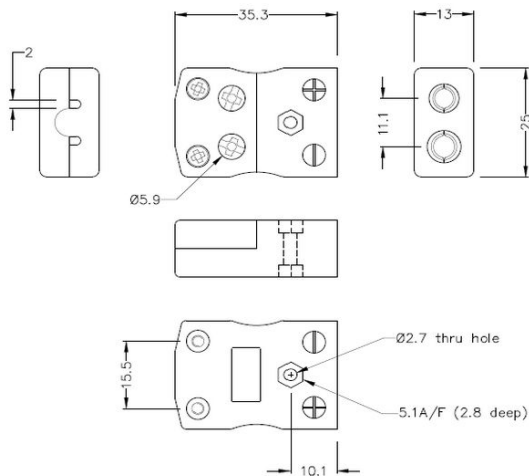

Standard Quick Wire Thermoelement Stecker & Sockel AS-J-MQ+FQ Typ J ANSI

Standard in-line Plug - Quick Wire
(dimensions in mm)

Standard in-line Socket - Quick Wire
(dimensions in mm)

Labfacility are the UK's leading manufacturer of Temperature Sensors, Thermocouple Connectors and associated Temperature Instrumentation and stockings of Thermocouple Cables. The Company has been trading since 1971 and is ISO9001 accredited.

Standard Thermoelement Stecker Schnelldrahtstecker & Sockel AS-J-MQ+FQ Typ J ANSI

Standardstecker mit massiven Rundstiften. Einfacher Jab-in-Anschluss für schnelle Beendigung. Einfach einschieben Draht & Ziehen Sie Schraube.

Spezifikationen**Specifications**

Product Code	XE-1067-001
General Description	Easy 'jab-in' connection for rapid termination, contacts are polarised to prevent incorrect connection
Thermocouple Type	J ANSI
Connector Size	Standard
Connector Type	Quick Wire Plug & Socket
Colour	Black
Max. Temperature	220°C
Pins	Solid Round Pins
+Positive Contact	Iron
-Negative Contact	Copper Nickel
Standards Met	BS EN 50212:1997. RoHS