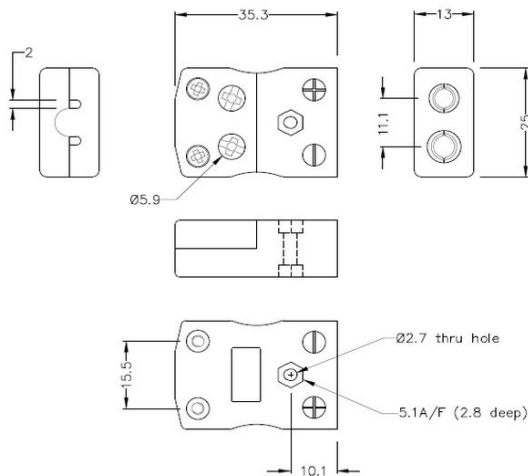

# Standard Quick Wire Thermoelement Stecker & Socket AS-J-MQ+FQ Typ J ANSI

**Standard in-line Plug - Quick Wire**  
(dimensions in mm)

**Standard in-line Socket - Quick Wire**  
(dimensions in mm)

Labfacility are the UK's leading manufacturer of Temperature Sensors, Thermocouple Connectors and associated Temperature Instrumentation and stockings of Thermocouple Cables. The Company has been trading since 1971 and is ISO9001 accredited.

**Standard Thermoelement Stecker Schnelldrahtstecker & Sockel AS-J-MQ+FQ Typ J ANSI**

Standardstecker mit massiven Rundstiften. Einfacher Jab-in-Anschluss für schnelle Beendigung. Einfach einschieben Draht & Ziehen Sie Schraube.

**Spezifikationen****Specifications**

<b>Product Code</b>	XE-1067-001
<b>General Description</b>	Easy 'jab-in' connection for rapid termination, contacts are polarised to prevent incorrect connection
<b>Thermocouple Type</b>	J ANSI
<b>Connector Size</b>	Standard
<b>Connector Type</b>	Quick Wire Plug & Socket
<b>Colour</b>	Black
<b>Max. Temperature</b>	220°C
<b>Pins</b>	Solid Round Pins
<b>+Positive Contact</b>	Iron
<b>-Negative Contact</b>	Copper Nickel
<b>Standards Met</b>	BS EN 50212:1997. RoHS