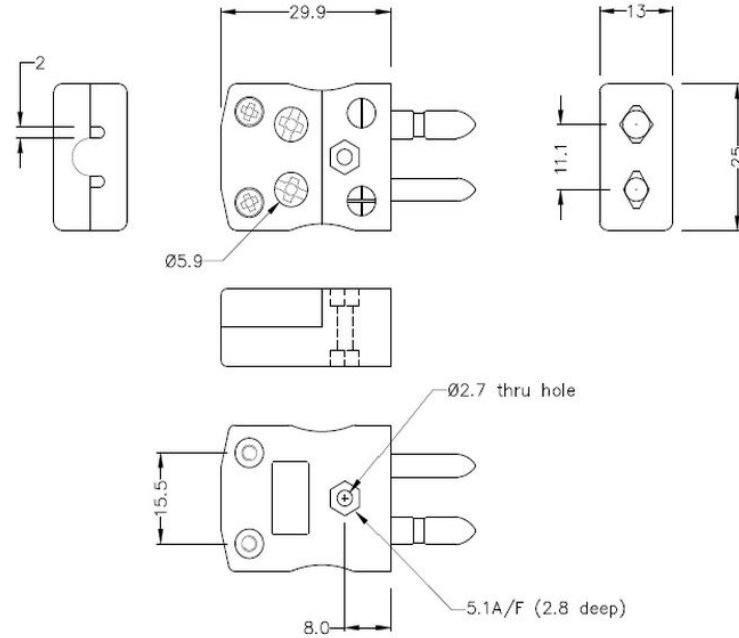

# Standard Quick Wire Thermoelement Stecker & Socket AS-J-MQ+FQ Typ J ANSI

**Standard in-line Plug - Quick Wire**  
(dimensions in mm)

**Standard in-line Socket - Quick Wire**  
(dimensions in mm)

Labfacility are the UK's leading manufacturer of Temperature Sensors, Thermocouple Connectors and associated Temperature Instrumentation and stockings of Thermocouple Cables. The Company has been trading since 1971 and is ISO9001 accredited.

**Standard Thermoelement Stecker Schnelldrahtstecker & Sockel AS-J-MQ+FQ Typ J ANSI**

Standardstecker mit massiven Rundstiften. Einfacher Jab-in-Anschluss für schnelle Beendigung. Einfach einschieben Draht & Ziehen Sie Schraube.

**Spezifikationen****Specifications**

<b>Product Code</b>	XE-1067-001
<b>General Description</b>	Easy 'jab-in' connection for rapid termination, contacts are polarised to prevent incorrect connection
<b>Thermocouple Type</b>	J ANSI
<b>Connector Size</b>	Standard
<b>Connector Type</b>	Quick Wire Plug & Socket
<b>Colour</b>	Black
<b>Max. Temperature</b>	220°C
<b>Pins</b>	Solid Round Pins
<b>+Positive Contact</b>	Iron
<b>-Negative Contact</b>	Copper Nickel
<b>Standards Met</b>	BS EN 50212:1997. RoHS