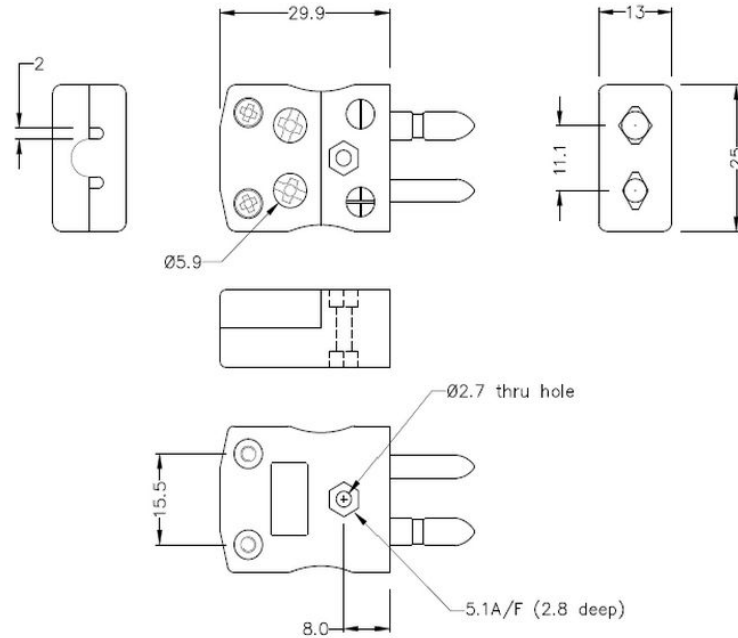

Standard Quick Wire Thermoelement Stecker & Sockel AS-J-MQ+FQ Typ J ANSI

Standard in-line Plug - Quick Wire
(dimensions in mm)

Standard in-line Socket - Quick Wire
(dimensions in mm)

Labfacility are the UK's leading manufacturer of Temperature Sensors, Thermocouple Connectors and associated Temperature Instrumentation and stockings of Thermocouple Cables. The Company has been trading since 1971 and is ISO9001 accredited.

Standard Thermoelement Stecker Schnelldrahtstecker & Sockel AS-J-MQ+FQ Typ J ANSI

Standardstecker mit massiven Rundstiften. Einfacher Jab-in-Anschluss für schnelle Beendigung. Einfach einschieben Draht & Ziehen Sie Schraube.

Spezifikationen**Specifications**

Product Code	XE-1067-001
General Description	Easy 'jab-in' connection for rapid termination, contacts are polarised to prevent incorrect connection
Thermocouple Type	J ANSI
Connector Size	Standard
Connector Type	Quick Wire Plug & Socket
Colour	Black
Max. Temperature	220°C
Pins	Solid Round Pins
+Positive Contact	Iron
-Negative Contact	Copper Nickel
Standards Met	BS EN 50212:1997. RoHS