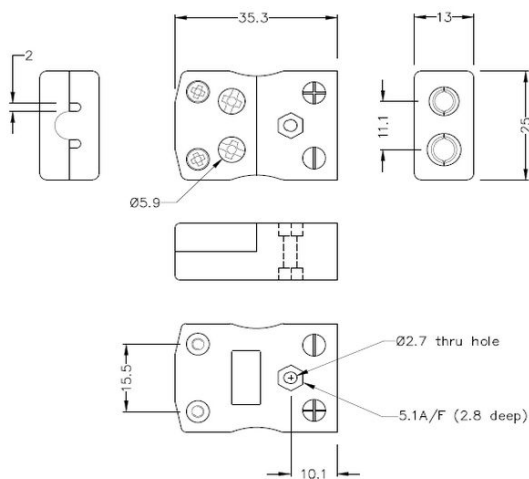

Standard Quick Wire Thermoelement Stecker & Socket AS-T-MQ+FQ Typ T ANSI

Standard in-line Plug - Quick Wire
(dimensions in mm)

Standard in-line Socket - Quick Wire
(dimensions in mm)

Labfacility are the UK's leading manufacturer of Temperature Sensors, Thermocouple Connectors and associated Temperature Instrumentation and stockings of Thermocouple Cables. The Company has been trading since 1971 and is ISO9001 accredited.

Spezifikationen**Specifications**

Product Code	XE-1068-001
General Description	Easy 'jab-in' connection for rapid termination, contacts are polarised to prevent incorrect connection
Thermocouple Type	T ANSI
Connector Size	Standard
Connector Type	Quick Wire Plug & Socket
Colour	Blue
Max. Temperature	220°C
Pins	Solid Round Pins
+Positive Contact	Copper
-Negative Contact	Copper Nickel
Standards Met	BS EN 50212:1997. RoHS