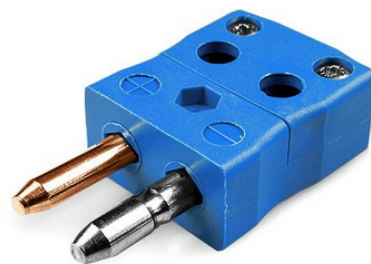

Standard Quick Wire Thermoelement Stecker & Socket AS-T-MQ+FQ Typ T ANSI

Standard in-line Plug - Quick Wire
(dimensions in mm)

Standard in-line Socket - Quick Wire
(dimensions in mm)

Labfacility are the UK's leading manufacturer of Temperature Sensors, Thermocouple Connectors and associated Temperature Instrumentation and stockings of Thermocouple Cables. The Company has been trading since 1971 and is ISO9001 accredited.

Standard Thermoelement Stecker Schnelldrahtstecker & Sockel AS-T-MQ+FQ Typ T ANSI

Standardstecker mit massiven Rundstiften. Einfacher Jab-in-Anschluss für schnelle Beendigung. Einfach einschieben Draht & Ziehen Sie Schraube.

Spezifikationen**Specifications**

Product Code	XE-1068-001
General Description	Easy 'jab-in' connection for rapid termination, contacts are polarised to prevent incorrect connection
Thermocouple Type	T ANSI
Connector Size	Standard
Connector Type	Quick Wire Plug & Socket
Colour	Blue
Max. Temperature	220°C
Pins	Solid Round Pins
+Positive Contact	Copper
-Negative Contact	Copper Nickel
Standards Met	BS EN 50212:1997. RoHS