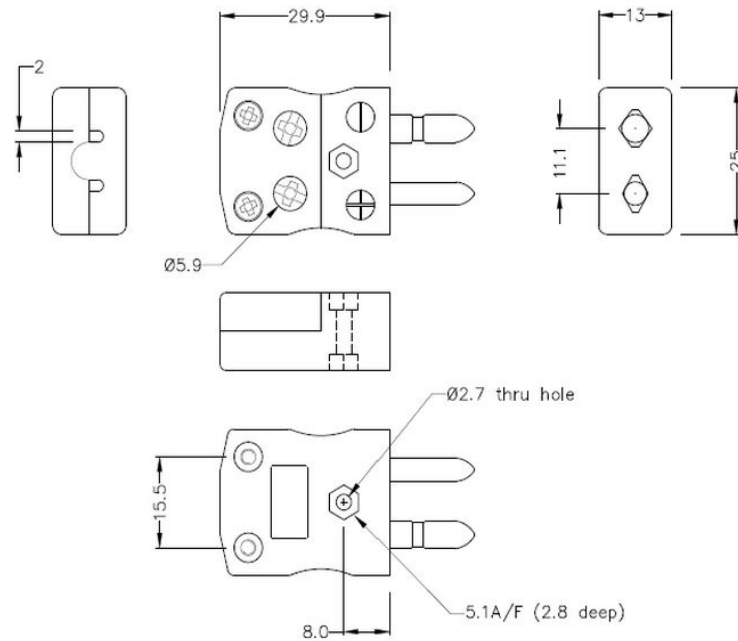

Standard Quick Wire Thermoelement Stecker & Socket AS-T-MQ+FQ Typ T ANSI

Standard in-line Plug - Quick Wire
(dimensions in mm)

Standard in-line Socket - Quick Wire
(dimensions in mm)

Labfacility are the UK's leading manufacturer of Temperature Sensors, Thermocouple Connectors and associated Temperature Instrumentation and stockings of Thermocouple Cables. The Company has been trading since 1971 and is ISO9001 accredited.

Standard Thermoelement Stecker Schnelldrahtstecker & Sockel AS-T-MQ+FQ Typ T ANSI

Standardstecker mit massiven Rundstiften. Einfacher Jab-in-Anschluss für schnelle Beendigung. Einfach einschieben Draht & Ziehen Sie Schraube.

Spezifikationen**Specifications**

Product Code	XE-1068-001
General Description	Easy 'jab-in' connection for rapid termination, contacts are polarised to prevent incorrect connection
Thermocouple Type	T ANSI
Connector Size	Standard
Connector Type	Quick Wire Plug & Socket
Colour	Blue
Max. Temperature	220°C
Pins	Solid Round Pins
+Positive Contact	Copper
-Negative Contact	Copper Nickel
Standards Met	BS EN 50212:1997. RoHS