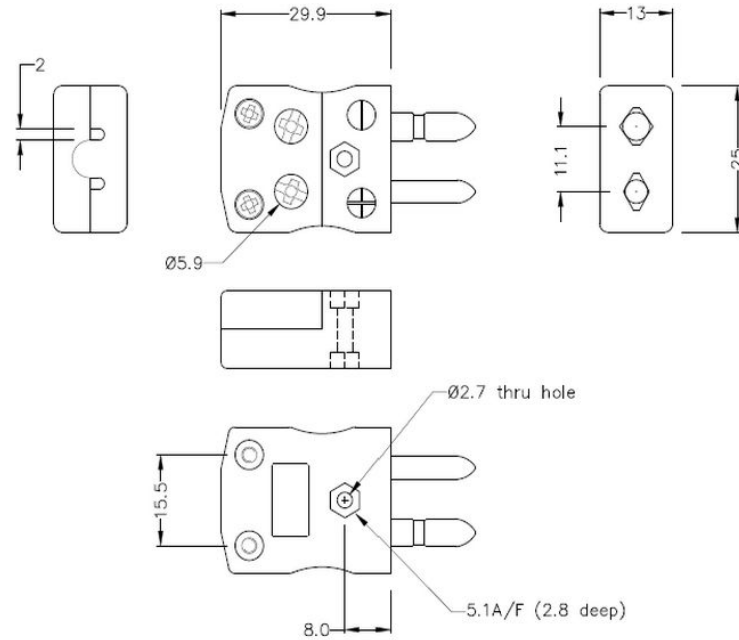

Standard Quick Wire Thermoelement Stecker & Socket AS-T-MQ+FQ Typ T ANSI

Standard in-line Plug - Quick Wire
(dimensions in mm)

Standard in-line Socket - Quick Wire
(dimensions in mm)

Labfacility are the UK's leading manufacturer of Temperature Sensors, Thermocouple Connectors and associated Temperature Instrumentation and stockings of Thermocouple Cables. The Company has been trading since 1971 and is ISO9001 accredited.

Standard Thermoelement Stecker Schnelldrahtstecker & Sockel AS-T-MQ+FQ Typ T ANSI

Standardstecker mit massiven Rundstiften. Einfacher Jab-in-Anschluss für schnelle Beendigung. Einfach einschieben Draht & Ziehen Sie Schraube.

Spezifikationen**Specifications**

Product Code	XE-1068-001
General Description	Easy 'jab-in' connection for rapid termination, contacts are polarised to prevent incorrect connection
Thermocouple Type	T ANSI
Connector Size	Standard
Connector Type	Quick Wire Plug & Socket
Colour	Blue
Max. Temperature	220°C
Pins	Solid Round Pins
+Positive Contact	Copper
-Negative Contact	Copper Nickel
Standards Met	BS EN 50212:1997. RoHS