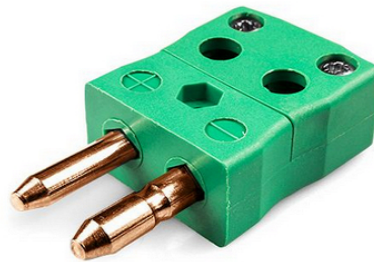

Standard Quick Wire Thermoelement Stecker & Sockel AS-R/S-MQ+FQ Typ R/S ANSI

Standard in-line Plug - Quick Wire
(dimensions in mm)

Standard in-line Socket - Quick Wire
(dimensions in mm)

Labfacility are the UK's leading manufacturer of Temperature Sensors, Thermocouple Connectors and associated Temperature Instrumentation and stockings of Thermocouple Cables. The Company has been trading since 1971 and is ISO9001 accredited.

Standard Thermoelement Stecker Schnelldrahtstecker & Sockel AS-R/S-MQ+FQ Typ R/S ANSI

Standardstecker mit massiven Rundstiften. Einfacher Jab-in-Anschluss für schnelle Beendigung. Einfach einschieben Draht & Ziehen Sie Schraube.

Spezifikationen**Specifications**

Product Code	XE-1069-001
General Description	Easy 'jab-in' connection for rapid termination, contacts are polarised to prevent incorrect connection
Thermocouple Type	R/S ANSI
Connector Size	Standard
Connector Type	Quick Wire Plug & Socket
Colour	Green
Max. Temperature	220°C
Pins	Solid Round Pins
+Positive Contact	Copper
-Negative Contact	Copper Alloy
Standards Met	BS EN 50212:1997. RoHS