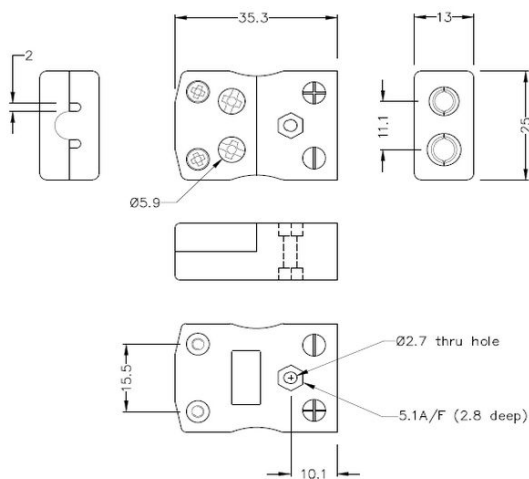

Standard Quick Wire Thermoelement Stecker & Sockel AS-R/S-MQ+FQ Typ R/S ANSI

Standard in-line Plug - Quick Wire
(dimensions in mm)

Standard in-line Socket - Quick Wire
(dimensions in mm)

Labfacility are the UK's leading manufacturer of Temperature Sensors, Thermocouple Connectors and associated Temperature Instrumentation and stockings of Thermocouple Cables. The Company has been trading since 1971 and is ISO9001 accredited.

Standard Thermoelement Stecker Schnelldrahtstecker & Sockel AS-R/S-MQ+FQ Typ R/S ANSI

Standardstecker mit massiven Rundstiften. Einfacher Jab-in-Anschluss für schnelle Beendigung. Einfach einschieben Draht & Ziehen Sie Schraube.

Spezifikationen**Specifications**

Product Code	XE-1069-001
General Description	Easy 'jab-in' connection for rapid termination, contacts are polarised to prevent incorrect connection
Thermocouple Type	R/S ANSI
Connector Size	Standard
Connector Type	Quick Wire Plug & Socket
Colour	Green
Max. Temperature	220°C
Pins	Solid Round Pins
+Positive Contact	Copper
-Negative Contact	Copper Alloy
Standards Met	BS EN 50212:1997. RoHS