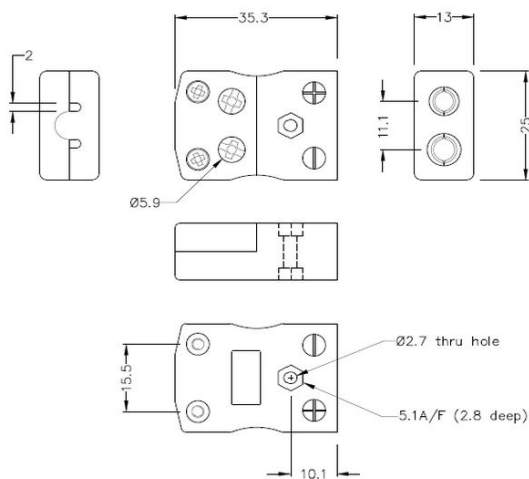

# Standard Quick Wire Thermoelement Stecker & Sockel AS-R/S-MQ+FQ Typ R/S ANSI

**Standard in-line Plug - Quick Wire**  
(dimensions in mm)

**Standard in-line Socket - Quick Wire**  
(dimensions in mm)

Labfacility are the UK's leading manufacturer of Temperature Sensors, Thermocouple Connectors and associated Temperature Instrumentation and stockings of Thermocouple Cables. The Company has been trading since 1971 and is ISO9001 accredited.

**Standard Thermoelement Stecker Schnelldrahtstecker & Sockel AS-R/S-MQ+FQ Typ R/S ANSI**

Standardstecker mit massiven Rundstiften. Einfacher Jab-in-Anschluss für schnelle Beendigung. Einfach einschieben Draht & Ziehen Sie Schraube.

**Spezifikationen****Specifications**

<b>Product Code</b>	XE-1069-001
<b>General Description</b>	Easy 'jab-in' connection for rapid termination, contacts are polarised to prevent incorrect connection
<b>Thermocouple Type</b>	R/S ANSI
<b>Connector Size</b>	Standard
<b>Connector Type</b>	Quick Wire Plug & Socket
<b>Colour</b>	Green
<b>Max. Temperature</b>	220°C
<b>Pins</b>	Solid Round Pins
<b>+Positive Contact</b>	Copper
<b>-Negative Contact</b>	Copper Alloy
<b>Standards Met</b>	BS EN 50212:1997. RoHS