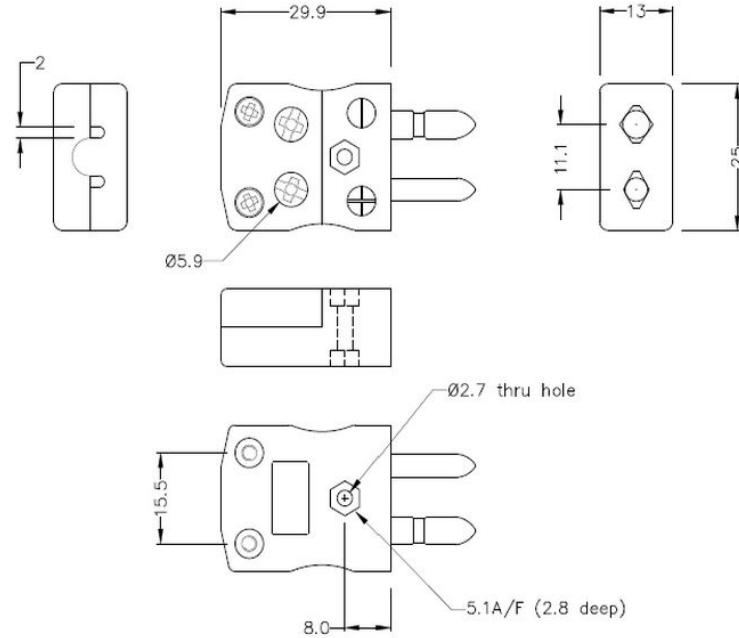

# Standard Quick Wire Thermoelement Stecker & Sockel AS-R/S-MQ+FQ Typ R/S ANSI

**Standard in-line Plug - Quick Wire**  
(dimensions in mm)

**Standard in-line Socket - Quick Wire**  
(dimensions in mm)

Labfacility are the UK's leading manufacturer of Temperature Sensors, Thermocouple Connectors and associated Temperature Instrumentation and stockings of Thermocouple Cables. The Company has been trading since 1971 and is ISO9001 accredited.

**Standard Thermoelement Stecker Schnelldrahtstecker & Sockel AS-R/S-MQ+FQ Typ R/S ANSI**

Standardstecker mit massiven Rundstiften. Einfacher Jab-in-Anschluss für schnelle Beendigung. Einfach einschieben Draht & Ziehen Sie Schraube.

**Spezifikationen****Specifications**

<b>Product Code</b>	XE-1069-001
<b>General Description</b>	Easy 'jab-in' connection for rapid termination, contacts are polarised to prevent incorrect connection
<b>Thermocouple Type</b>	R/S ANSI
<b>Connector Size</b>	Standard
<b>Connector Type</b>	Quick Wire Plug & Socket
<b>Colour</b>	Green
<b>Max. Temperature</b>	220°C
<b>Pins</b>	Solid Round Pins
<b>+Positive Contact</b>	Copper
<b>-Negative Contact</b>	Copper Alloy
<b>Standards Met</b>	BS EN 50212:1997. RoHS