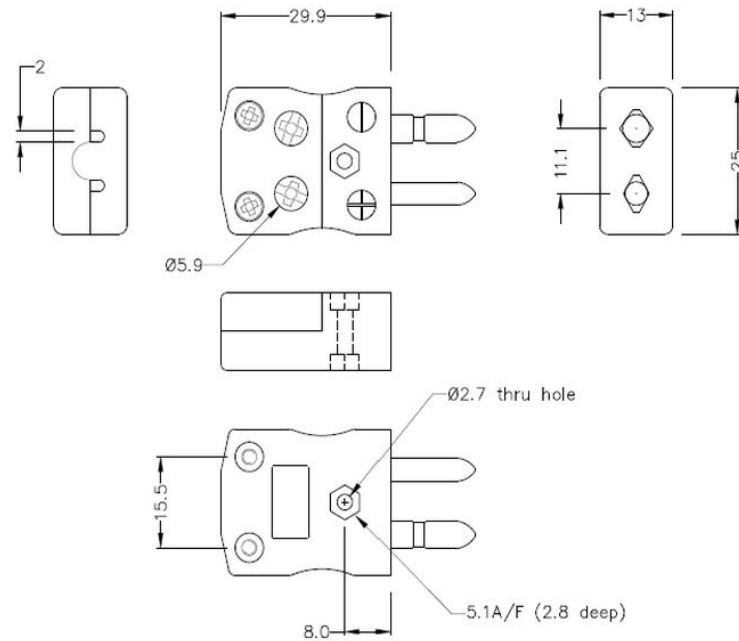

Standard Quick Wire Thermoelement Stecker & Sockel AS-R/S-MQ+FQ Typ R/S ANSI

Standard in-line Plug - Quick Wire
(dimensions in mm)

Standard in-line Socket - Quick Wire
(dimensions in mm)

Labfacility are the UK's leading manufacturer of Temperature Sensors, Thermocouple Connectors and associated Temperature Instrumentation and stockings of Thermocouple Cables. The Company has been trading since 1971 and is ISO9001 accredited.

Standard Thermoelement Stecker Schnelldrahtstecker & Sockel AS-R/S-MQ+FQ Typ R/S ANSI

Standardstecker mit massiven Rundstiften. Einfacher Jab-in-Anschluss für schnelle Beendigung. Einfach einschieben Draht & Ziehen Sie Schraube.

Spezifikationen**Specifications**

Product Code	XE-1069-001
General Description	Easy 'jab-in' connection for rapid termination, contacts are polarised to prevent incorrect connection
Thermocouple Type	R/S ANSI
Connector Size	Standard
Connector Type	Quick Wire Plug & Socket
Colour	Green
Max. Temperature	220°C
Pins	Solid Round Pins
+Positive Contact	Copper
-Negative Contact	Copper Alloy
Standards Met	BS EN 50212:1997. RoHS