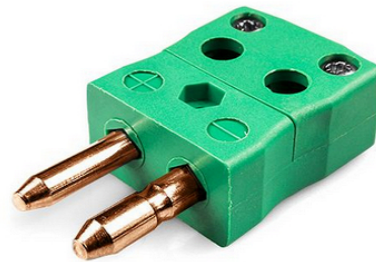

# Standard Quick Wire Thermoelement Stecker & Sockel AS-R/S-MQ+FQ Typ R/S ANSI

**Standard in-line Plug - Quick Wire**  
(dimensions in mm)

**Standard in-line Socket - Quick Wire**  
(dimensions in mm)

Labfacility are the UK's leading manufacturer of Temperature Sensors, Thermocouple Connectors and associated Temperature Instrumentation and stockings of Thermocouple Cables. The Company has been trading since 1971 and is ISO9001 accredited.

**Standard Thermoelement Stecker Schnelldrahtstecker & Sockel AS-R/S-MQ+FQ Typ R/S ANSI**

Standardstecker mit massiven Rundstiften. Einfacher Jab-in-Anschluss für schnelle Beendigung. Einfach einschieben Draht & Ziehen Sie Schraube.

**Spezifikationen****Specifications**

<b>Product Code</b>	XE-1069-001
<b>General Description</b>	Easy 'jab-in' connection for rapid termination, contacts are polarised to prevent incorrect connection
<b>Thermocouple Type</b>	R/S ANSI
<b>Connector Size</b>	Standard
<b>Connector Type</b>	Quick Wire Plug & Socket
<b>Colour</b>	Green
<b>Max. Temperature</b>	220°C
<b>Pins</b>	Solid Round Pins
<b>+Positive Contact</b>	Copper
<b>-Negative Contact</b>	Copper Alloy
<b>Standards Met</b>	BS EN 50212:1997. RoHS