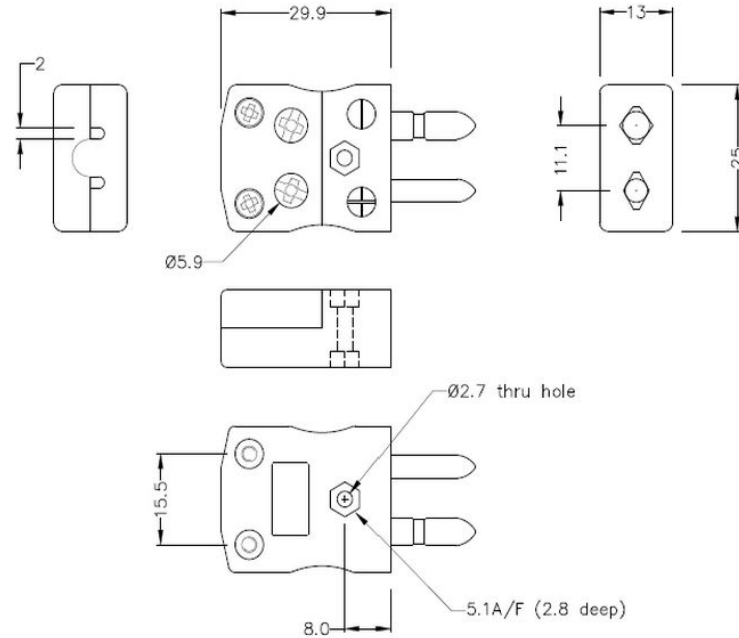

Standard Quick Wire Thermoelement Stecker & Socket AS-E-MQ+FQ Typ E ANSI

Standard in-line Plug - Quick Wire
(dimensions in mm)

Standard in-line Socket - Quick Wire
(dimensions in mm)

Labfacility are the UK's leading manufacturer of Temperature Sensors, Thermocouple Connectors and associated Temperature Instrumentation and stockings of Thermocouple Cables. The Company has been trading since 1971 and is ISO9001 accredited.

Standard Thermoelement Stecker Schnelldrahtstecker & Sockel AS-E-MQ+FQ Typ E ANSI

Standardstecker mit massiven Rundstiften. Einfacher Jab-in-Anschluss für schnelle Beendigung. Einfach einschieben Draht & Ziehen Sie Schraube.

Spezifikationen**Specifications**

Product Code	XE-1072-001
General Description	Easy 'jab-in' connection for rapid termination, contacts are polarised to prevent incorrect connection
Thermocouple Type	E ANSI
Connector Size	Standard
Connector Type	Quick Wire Plug & Socket
Dimensions	Violet
Max. Temperature	220°C
Pins	Solid Round Pins
+Positive Contact	Nickel Chromium
-Negative Contact	Copper Nickel
Standards Met	BS EN 50212:1997. RoHS