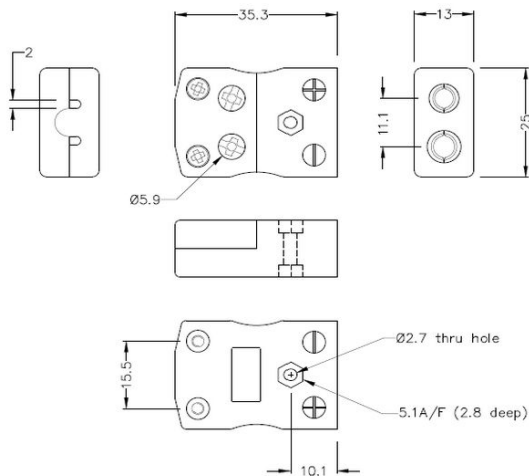

Standard Quick Wire Thermoelement Stecker & Socket AS-E-MQ+FQ Typ E ANSI

Standard in-line Plug - Quick Wire
(dimensions in mm)

Standard in-line Socket - Quick Wire
(dimensions in mm)

Labfacility are the UK's leading manufacturer of Temperature Sensors, Thermocouple Connectors and associated Temperature Instrumentation and stockings of Thermocouple Cables. The Company has been trading since 1971 and is ISO9001 accredited.

Spezifikationen**Specifications**

Product Code	XE-1072-001
General Description	Easy 'jab-in' connection for rapid termination, contacts are polarised to prevent incorrect connection
Thermocouple Type	E ANSI
Connector Size	Standard
Connector Type	Quick Wire Plug & Socket
Dimensions	Violet
Max. Temperature	220°C
Pins	Solid Round Pins
+Positive Contact	Nickel Chromium
-Negative Contact	Copper Nickel
Standards Met	BS EN 50212:1997. RoHS