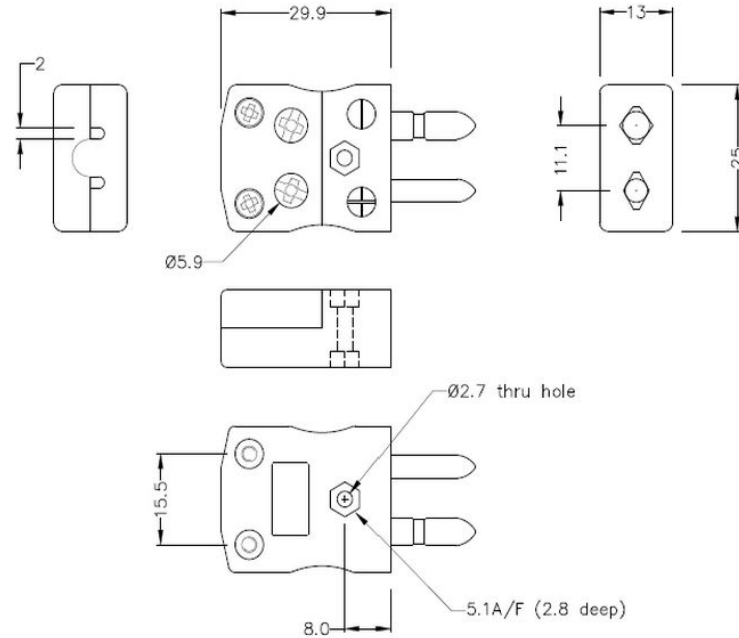

Standard Quick Wire Thermoelement Stecker & Sockel AS-CU-MQ+FQ Typ CU ANSI

Standard in-line Plug - Quick Wire
(dimensions in mm)

Standard in-line Socket - Quick Wire
(dimensions in mm)

Labfacility are the UK's leading manufacturer of Temperature Sensors, Thermocouple Connectors and associated Temperature Instrumentation and stockings of Thermocouple Cables. The Company has been trading since 1971 and is ISO9001 accredited.

Standard Thermoelement Stecker Schnelldrahtstecker & Sockel AS-CU-MQ+FQ Typ CU ANSI

Standardstecker mit massiven Rundstiften. Einfacher Jab-in-Anschluss für schnelle Beendigung. Einfach einschieben Draht & Ziehen Sie Schraube.

Spezifikationen**Specifications**

Product Code	XE-1073-001
General Description	Easy 'jab-in' connection for rapid termination, contacts are polarised to prevent incorrect connection
Thermocouple Type	CU ANSI
Connector Size	Standard
Connector Type	Quick Wire Plug & Socket
Colour	White
Max. Temperature	220°C
Pins	Solid Round Pins
+Positive Contact	Copper
-Negative Contact	Copper
Standards Met	BS EN 50212:1997. RoHS