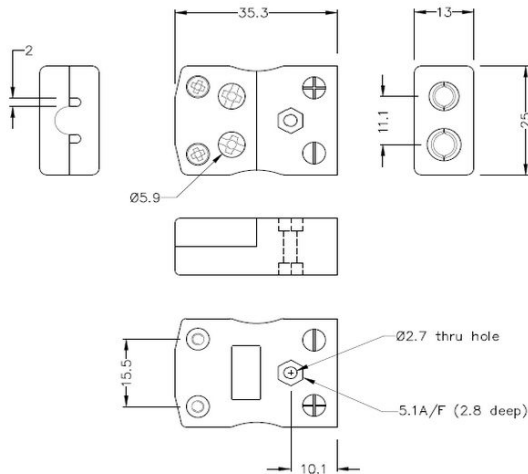

Standard Quick Wire Thermoelement Stecker & Sockel AS-CU-MQ+FQ Typ CU ANSI

Standard in-line Plug - Quick Wire
(dimensions in mm)

Standard in-line Socket - Quick Wire
(dimensions in mm)

Labfacility are the UK's leading manufacturer of Temperature Sensors, Thermocouple Connectors and associated Temperature Instrumentation and stockings of Thermocouple Cables. The Company has been trading since 1971 and is ISO9001 accredited.

Standard Thermoelement Stecker Schnelldrahtstecker & Sockel AS-CU-MQ+FQ Typ CU ANSI

Standardstecker mit massiven Rundstiften. Einfacher Jab-in-Anschluss für schnelle Beendigung. Einfach einschieben Draht & Ziehen Sie Schraube.

Spezifikationen**Specifications**

Product Code	XE-1073-001
General Description	Easy 'jab-in' connection for rapid termination, contacts are polarised to prevent incorrect connection
Thermocouple Type	CU ANSI
Connector Size	Standard
Connector Type	Quick Wire Plug & Socket
Colour	White
Max. Temperature	220°C
Pins	Solid Round Pins
+Positive Contact	Copper
-Negative Contact	Copper
Standards Met	BS EN 50212:1997. RoHS