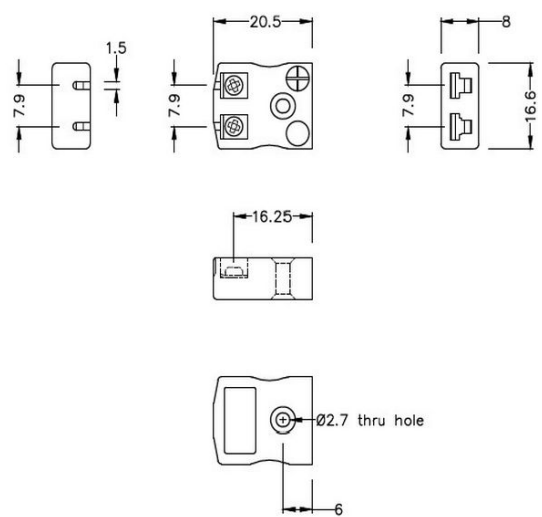

Miniatur-Schnelldrahtstecker Thermokoppler Stecker & Sockel JM-T-MQ+FQ Typ T JIS

Miniature in-line Plug - Quick Wire
(dimensions in mm)

Miniature in-line Socket - Quick Wire
(dimensions in mm)

Labfacility are the UK's leading manufacturer of Temperature Sensors, Thermocouple Connectors and associated Temperature Instrumentation and stockings of Thermocouple Cables. The Company has been trading since 1971 and is ISO9001 accredited.

Miniatur Thermoelement Stecker SchnelldrahtStecker & Sockel JM-T-MQ+FQ Typ T JIS

Miniaturstecker mit Flächensteckern. Einfacher Jab-in-Anschluss für schnelle Beendigung. Einfach einschieben Draht & Ziehen Sie Schraube.

Spezifikationen**Specifications**

Product Code	XE-1037-001
General Description	Easy jab-in connection for rapid termination
Thermocouple Type	T JIS
Connector Size	Miniature
Connector Type	Quick Wire Plug & Socket
Colour	Brown
Max. Temperature	220°C
Pins	Flat Pins
+Positive Contact	Copper
-Negative Contact	Copper Nickel
Standards Met	BS EN 50212:1997. RoHS