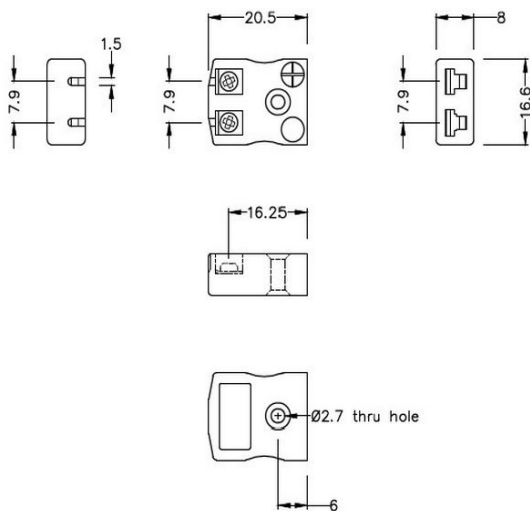

Miniatur-Schnelldrahtstecker Thermokoppler Stecker & Sockel JM-T-MQ+FQ Typ T JIS

Miniature in-line Plug - Quick Wire
(dimensions in mm)

Miniature in-line Socket - Quick Wire
(dimensions in mm)

Labfacility are the UK's leading manufacturer of Temperature Sensors, Thermocouple Connectors and associated Temperature Instrumentation and stockings of Thermocouple Cables. The Company has been trading since 1971 and is ISO9001 accredited.

Miniatur Thermoelement Stecker SchnelldrahtStecker & Sockel JM-T-MQ+FQ Typ T JIS

Miniaturstecker mit Flächensteckern. Einfacher Jab-in-Anschluss für schnelle Beendigung. Einfach einschieben Draht & Ziehen Sie Schraube.

Spezifikationen**Specifications**

Product Code	XE-1037-001
General Description	Easy jab-in connection for rapid termination
Thermocouple Type	T JIS
Connector Size	Miniature
Connector Type	Quick Wire Plug & Socket
Colour	Brown
Max. Temperature	220°C
Pins	Flat Pins
+Positive Contact	Copper
-Negative Contact	Copper Nickel
Standards Met	BS EN 50212:1997. RoHS