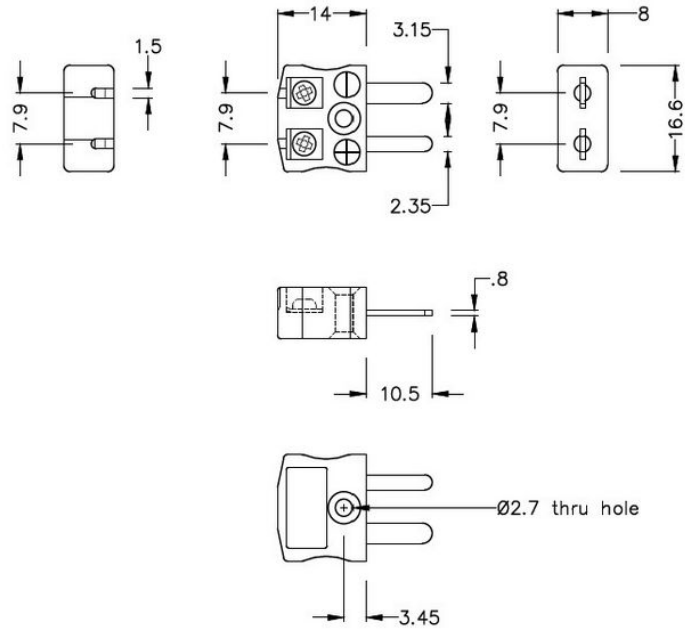

Miniatur-Schnelldrahtstecker Thermokoppler Stecker & Sockel JM-T-MQ+FQ Typ T JIS

Miniature in-line Plug - Quick Wire
(dimensions in mm)

Miniature in-line Socket - Quick Wire
(dimensions in mm)

Labfacility are the UK's leading manufacturer of Temperature Sensors, Thermocouple Connectors and associated Temperature Instrumentation and stockings of Thermocouple Cables. The Company has been trading since 1971 and is ISO9001 accredited.

Miniatur Thermoelement Stecker SchnelldrahtStecker & Sockel JM-T-MQ+FQ Typ T JIS

Miniaturstecker mit Flächensteckern. Einfacher Jab-in-Anschluss für schnelle Beendigung. Einfach einschieben Draht & Ziehen Sie Schraube.

Spezifikationen**Specifications**

Product Code	XE-1037-001
General Description	Easy jab-in connection for rapid termination
Thermocouple Type	T JIS
Connector Size	Miniature
Connector Type	Quick Wire Plug & Socket
Colour	Brown
Max. Temperature	220°C
Pins	Flat Pins
+Positive Contact	Copper
-Negative Contact	Copper Nickel
Standards Met	BS EN 50212:1997. RoHS