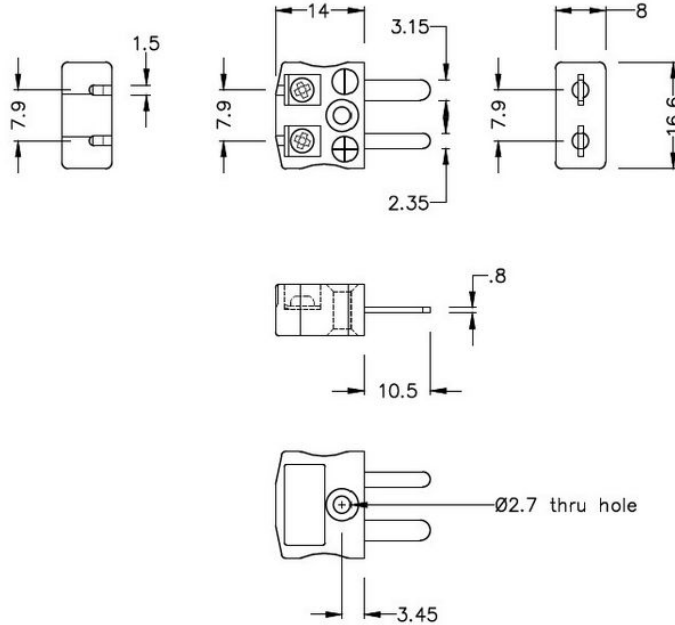

Miniatur-Schnelldrahtstecker Thermokoppler Stecker & Sockel JM-T-MQ+FQ Typ T JIS

Miniature in-line Plug - Quick Wire
(dimensions in mm)

Miniature in-line Socket - Quick Wire
(dimensions in mm)

Labfacility are the UK's leading manufacturer of Temperature Sensors, Thermocouple Connectors and associated Temperature Instrumentation and stockings of Thermocouple Cables. The Company has been trading since 1971 and is ISO9001 accredited.

Miniatur Thermoelement Stecker SchnelldrahtStecker & Sockel JM-T-MQ+FQ Typ T JIS

Miniaturstecker mit Flächensteckern. Einfacher Jab-in-Anschluss für schnelle Beendigung. Einfach einschieben Draht & Ziehen Sie Schraube.

Spezifikationen**Specifications**

Product Code	XE-1037-001
General Description	Easy jab-in connection for rapid termination
Thermocouple Type	T JIS
Connector Size	Miniature
Connector Type	Quick Wire Plug & Socket
Colour	Brown
Max. Temperature	220°C
Pins	Flat Pins
+Positive Contact	Copper
-Negative Contact	Copper Nickel
Standards Met	BS EN 50212:1997. RoHS