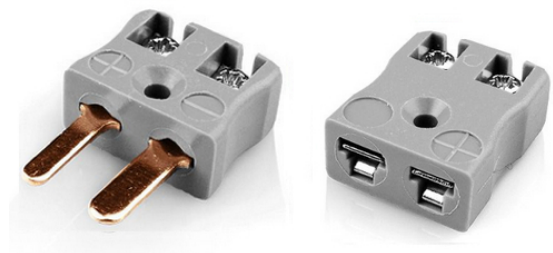

Miniatur-Schnelldrahtstecker Thermokoppler Stecker & Sockel JM-B-MQ+FQ Typ B JIS

Miniature in-line Plug - Quick Wire
(dimensions in mm)

Miniature in-line Socket - Quick Wire
(dimensions in mm)

Labfacility are the UK's leading manufacturer of Temperature Sensors, Thermocouple Connectors and associated Temperature Instrumentation and stockings of Thermocouple Cables. The Company has been trading since 1971 and is ISO9001 accredited.

Miniatur Thermoelement Stecker SchnelldrahtStecker & Sockel JM-B-MQ+FQ Typ B JIS

Miniaturstecker mit Flächensteckern. Einfacher Jab-in-Anschluss für schnelle Beendigung. Einfach einschieben Draht & Ziehen Sie Schraube.

Spezifikationen**Specifications**

Product Code	XE-1039-001
General Description	Easy jab-in connection for rapid termination
Thermocouple Type	B JIS
Connector Size	Miniature
Connector Type	Quick Wire Plug & Socket
Colour	Grey
Max. Temperature	220°C
Pins	Flat Pins
+Positive Contact	Copper
-Negative Contact	Copper
Standards Met	BS EN 50212:1997. RoHS