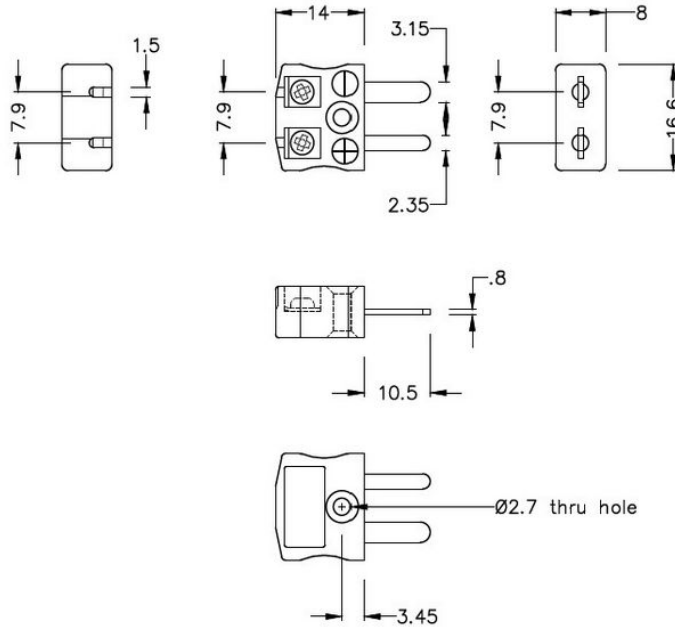

Miniatur-Schnelldrahtstecker Thermokoppler Stecker & Sockel JM-B-MQ+FQ Typ B JIS

Miniature in-line Plug - Quick Wire
(dimensions in mm)

Miniature in-line Socket - Quick Wire
(dimensions in mm)

Labfacility are the UK's leading manufacturer of Temperature Sensors, Thermocouple Connectors and associated Temperature Instrumentation and stockings of Thermocouple Cables. The Company has been trading since 1971 and is ISO9001 accredited.

Miniatur Thermoelement Stecker SchnelldrahtStecker & Sockel JM-B-MQ+FQ Typ B JIS

Miniaturstecker mit Flächensteckern. Einfacher Jab-in-Anschluss für schnelle Beendigung. Einfach einschieben Draht & Ziehen Sie Schraube.

Spezifikationen**Specifications**

Product Code	XE-1039-001
General Description	Easy jab-in connection for rapid termination
Thermocouple Type	B JIS
Connector Size	Miniature
Connector Type	Quick Wire Plug & Socket
Colour	Grey
Max. Temperature	220°C
Pins	Flat Pins
+Positive Contact	Copper
-Negative Contact	Copper
Standards Met	BS EN 50212:1997. RoHS