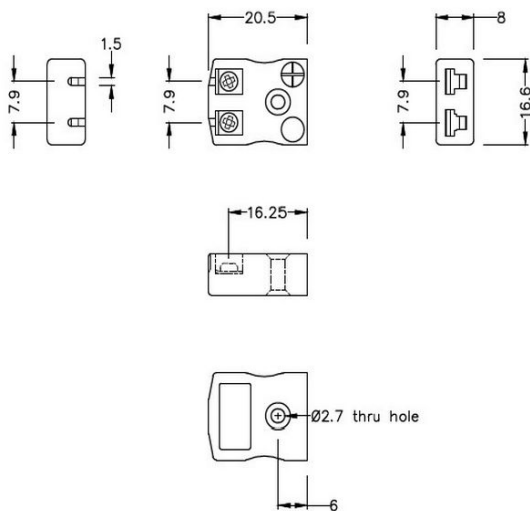

Miniatur-Schnelldrahtstecker Thermokoppler Stecker & Sockel JM-B-MQ+FQ Typ B JIS

Miniature in-line Plug - Quick Wire
(dimensions in mm)

Miniature in-line Socket - Quick Wire
(dimensions in mm)

Labfacility are the UK's leading manufacturer of Temperature Sensors, Thermocouple Connectors and associated Temperature Instrumentation and stockings of Thermocouple Cables. The Company has been trading since 1971 and is ISO9001 accredited.

Miniatur Thermoelement Stecker SchnelldrahtStecker & Sockel JM-B-MQ+FQ Typ B JIS

Miniaturstecker mit Flächensteckern. Einfacher Jab-in-Anschluss für schnelle Beendigung. Einfach einschieben Draht & Ziehen Sie Schraube.

Spezifikationen**Specifications**

Product Code	XE-1039-001
General Description	Easy jab-in connection for rapid termination
Thermocouple Type	B JIS
Connector Size	Miniature
Connector Type	Quick Wire Plug & Socket
Colour	Grey
Max. Temperature	220°C
Pins	Flat Pins
+Positive Contact	Copper
-Negative Contact	Copper
Standards Met	BS EN 50212:1997. RoHS