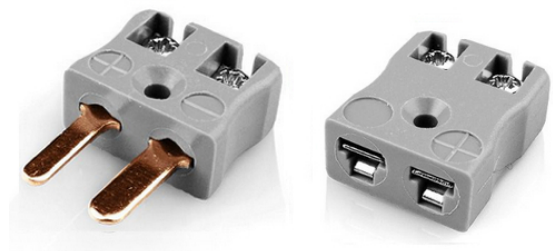

Miniatur-Schnelldrahtstecker Thermokoppler Stecker & Sockel JM-B-MQ+FQ Typ B JIS

Miniature in-line Plug - Quick Wire
(dimensions in mm)

Miniature in-line Socket - Quick Wire
(dimensions in mm)

Labfacility are the UK's leading manufacturer of Temperature Sensors, Thermocouple Connectors and associated Temperature Instrumentation and stockings of Thermocouple Cables. The Company has been trading since 1971 and is ISO9001 accredited.

Miniatur Thermoelement Stecker SchnelldrahtStecker & Sockel JM-B-MQ+FQ Typ B JIS

Miniaturstecker mit Flächensteckern. Einfacher Jab-in-Anschluss für schnelle Beendigung. Einfach einschieben Draht & Ziehen Sie Schraube.

Spezifikationen**Specifications**

Product Code	XE-1039-001
General Description	Easy jab-in connection for rapid termination
Thermocouple Type	B JIS
Connector Size	Miniature
Connector Type	Quick Wire Plug & Socket
Colour	Grey
Max. Temperature	220°C
Pins	Flat Pins
+Positive Contact	Copper
-Negative Contact	Copper
Standards Met	BS EN 50212:1997. RoHS