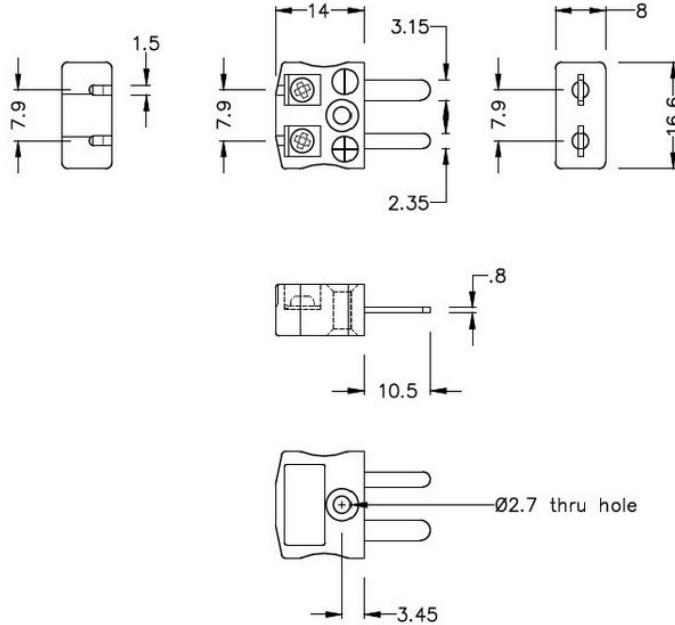

Miniatur-Schnelldrahtstecker Thermokoppler Stecker & Sockel JM-B-MQ+FQ Typ B JIS

Miniature in-line Plug - Quick Wire
(dimensions in mm)

Miniature in-line Socket - Quick Wire
(dimensions in mm)

Labfacility are the UK's leading manufacturer of Temperature Sensors, Thermocouple Connectors and associated Temperature Instrumentation and stockings of Thermocouple Cables. The Company has been trading since 1971 and is ISO9001 accredited.

Miniatur Thermoelement Stecker SchnelldrahtStecker & Sockel JM-B-MQ+FQ Typ B JIS

Miniaturstecker mit Flächensteckern. Einfacher Jab-in-Anschluss für schnelle Beendigung. Einfach einschieben Draht & Ziehen Sie Schraube.

Spezifikationen**Specifications**

Product Code	XE-1039-001
General Description	Easy jab-in connection for rapid termination
Thermocouple Type	B JIS
Connector Size	Miniature
Connector Type	Quick Wire Plug & Socket
Colour	Grey
Max. Temperature	220°C
Pins	Flat Pins
+Positive Contact	Copper
-Negative Contact	Copper
Standards Met	BS EN 50212:1997. RoHS