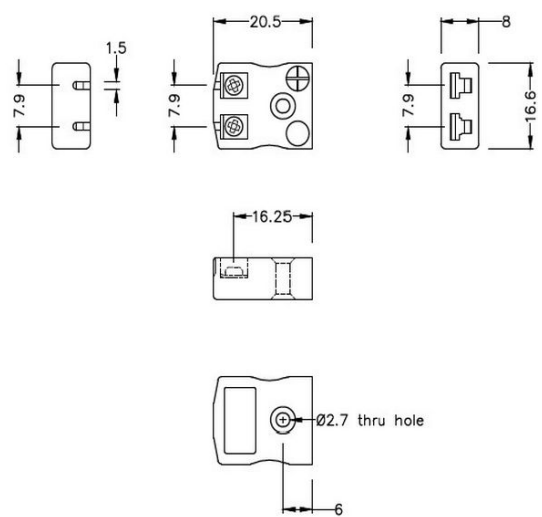

Miniatur-Schnelldrahtstecker Thermokoppler Stecker & Sockel JM-E-MQ+FQ Typ E JIS

Miniature in-line Plug - Quick Wire
(dimensions in mm)

Miniature in-line Socket - Quick Wire
(dimensions in mm)

Labfacility are the UK's leading manufacturer of Temperature Sensors, Thermocouple Connectors and associated Temperature Instrumentation and stockings of Thermocouple Cables. The Company has been trading since 1971 and is ISO9001 accredited.

Miniatur Thermoelement Stecker SchnelldrahtStecker & Sockel JM-E-MQ+FQ Typ E JIS

Miniaturstecker mit Flächensteckern. Einfacher Jab-in-Anschluss für schnelle Beendigung. Einfach einschieben Draht & Ziehen Sie Schraube.

Spezifikationen**Specifications**

Product Code	XE-1040-001
General Description	Easy jab-in connection for rapid termination
Thermocouple Type	E JIS
Connector Size	Miniature
Connector Type	Quick Wire Plug & Socket
Colour	Violet
Max. Temperature	220°C
Pins	Flat Pins
+Positive Contact	Nickel Chromium
-Negative Contact	Copper Nickel
Standards Met	BS EN 50212:1997. RoHS