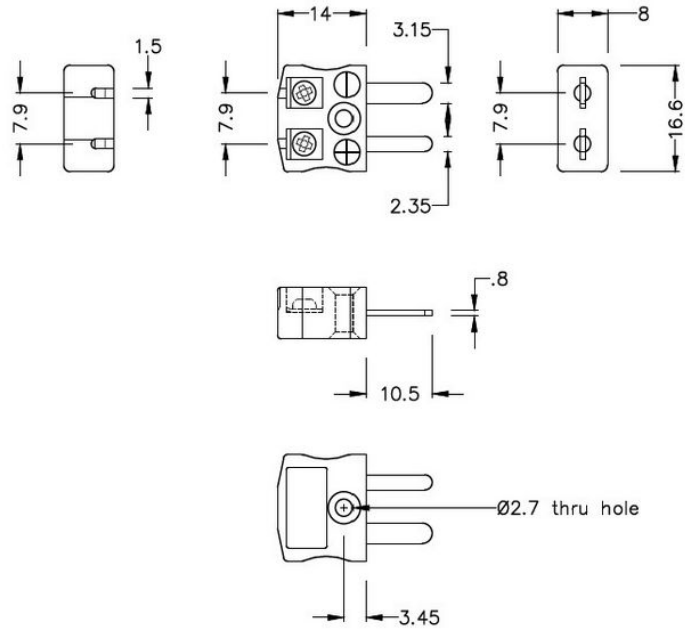

Miniatur-Schnelldrahtstecker Thermokoppler Stecker & Sockel JM-E-MQ+FQ Typ E JIS

Miniature in-line Plug - Quick Wire
(dimensions in mm)

Miniature in-line Socket - Quick Wire
(dimensions in mm)

Labfacility are the UK's leading manufacturer of Temperature Sensors, Thermocouple Connectors and associated Temperature Instrumentation and stockings of Thermocouple Cables. The Company has been trading since 1971 and is ISO9001 accredited.

Miniatur Thermoelement Stecker SchnelldrahtStecker & Sockel JM-E-MQ+FQ Typ E JIS

Miniaturstecker mit Flächensteckern. Einfacher Jab-in-Anschluss für schnelle Beendigung. Einfach einschieben Draht & Ziehen Sie Schraube.

Spezifikationen**Specifications**

Product Code	XE-1040-001
General Description	Easy jab-in connection for rapid termination
Thermocouple Type	E JIS
Connector Size	Miniature
Connector Type	Quick Wire Plug & Socket
Colour	Violet
Max. Temperature	220°C
Pins	Flat Pins
+Positive Contact	Nickel Chromium
-Negative Contact	Copper Nickel
Standards Met	BS EN 50212:1997. RoHS