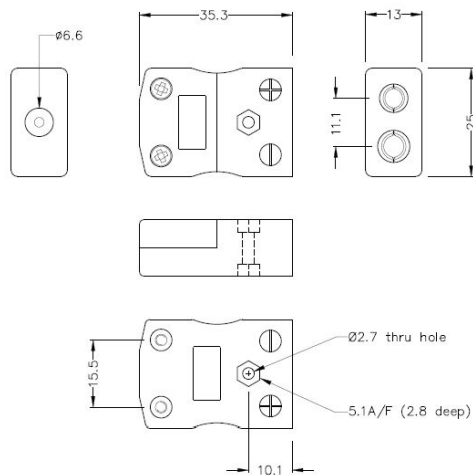

Standard Thermoelement Stecker & Socket JS-K-M+F Typ K JIS

Standard in-line Plug
(dimensions in mm)

Standard in-line Socket
(dimensions in mm)

Labfacility are the UK's leading manufacturer of Temperature Sensors, Thermocouple Connectors and associated Temperature Instrumentation and stockings of Thermocouple Cables. The Company has been trading since 1971 and is ISO9001 accredited.

Standard Thermoelement Stecker & Sockel JS-K-M+F Typ K JIS

Kontakte werden aus echten Thermoelementlegierungen hergestellt. Geeignet für industrielle Anwendungen

Spezifikationen**Specifications**

Product Code	XE-1074-001
General Description	Contacts are polarised to prevent incorrect connection
Thermocouple Type	K JIS
Connector Size	Standard
Connector Type	Plug & Socket
Colour	Blue
Max. Temperature	220°C
Pins	Solid Round Pins
+Positive Contact	Nickel Chromium
-Negative Contact	Nickel Alloy
Standards Met	BS EN 50212:1997. RoHS