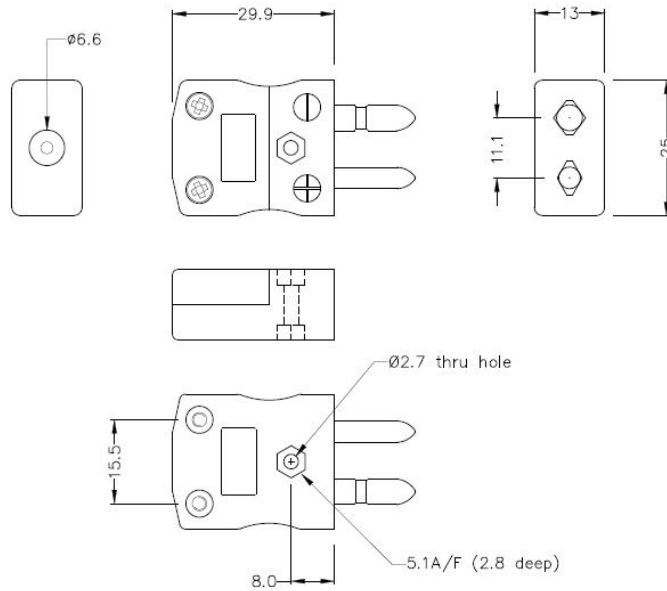

Standard Thermoelement Stecker & Socket JS-K-M+F Typ K JIS

Standard in-line Plug
(dimensions in mm)

Standard in-line Socket
(dimensions in mm)

Labfacility are the UK's leading manufacturer of Temperature Sensors, Thermocouple Connectors and associated Temperature Instrumentation and stockings of Thermocouple Cables. The Company has been trading since 1971 and is ISO9001 accredited.

Standard Thermoelement Stecker & Sockel JS-K-M+F Typ K JIS

Kontakte werden aus echten Thermoelementlegierungen hergestellt. Geeignet für industrielle Anwendungen

Spezifikationen**Specifications**

Product Code	XE-1074-001
General Description	Contacts are polarised to prevent incorrect connection
Thermocouple Type	K JIS
Connector Size	Standard
Connector Type	Plug & Socket
Colour	Blue
Max. Temperature	220°C
Pins	Solid Round Pins
+Positive Contact	Nickel Chromium
-Negative Contact	Nickel Alloy
Standards Met	BS EN 50212:1997. RoHS