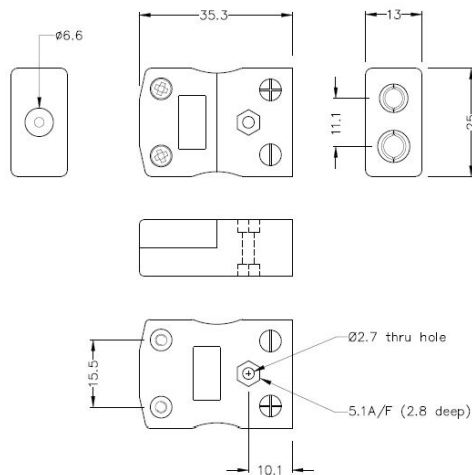

Standard Thermoelement Stecker & Socket JS-E-M+F Typ E JIS

Standard in-line Plug
(dimensions in mm)

Standard in-line Socket
(dimensions in mm)

Labfacility are the UK's leading manufacturer of Temperature Sensors, Thermocouple Connectors and associated Temperature Instrumentation and stockings of Thermocouple Cables. The Company has been trading since 1971 and is ISO9001 accredited.

Standard Thermoelement Stecker & Socket JS-E-M+F Typ E JIS

Kontakte werden aus echten Thermoelementlegierungen hergestellt. Geeignet für industrielle Anwendungen

Spezifikationen**Specifications**

Product Code	XE-1079-001
General Description	Contacts are polarised to prevent incorrect connection
Thermocouple Type	E JIS
Connector Size	Standard
Connector Type	Plug & Socket
Colour	Violet
Max. Temperature	220°C
Pins	Solid Round Pins
+Positive Contact	Nickel Chromium
-Negative Contact	Copper Nickel
Standards Met	BS EN 50212:1997. RoHS