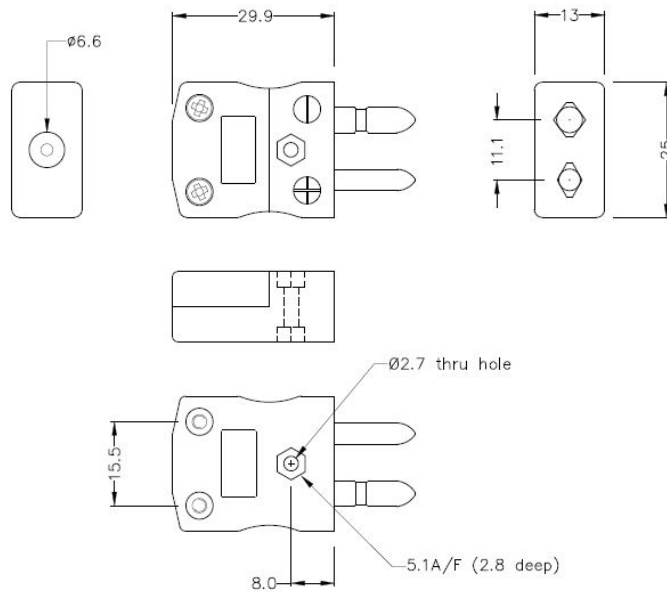

Standard Thermoelement Stecker & Socket JS-E-M+F Typ E JIS

Standard in-line Plug
(dimensions in mm)

Standard in-line Socket
(dimensions in mm)

Labfacility are the UK's leading manufacturer of Temperature Sensors, Thermocouple Connectors and associated Temperature Instrumentation and stockings of Thermocouple Cables. The Company has been trading since 1971 and is ISO9001 accredited.

Standard Thermoelement Stecker & Socket JS-E-M+F Typ E JIS

Kontakte werden aus echten Thermoelementlegierungen hergestellt. Geeignet für industrielle Anwendungen

Spezifikationen**Specifications**

Product Code	XE-1079-001
General Description	Contacts are polarised to prevent incorrect connection
Thermocouple Type	E JIS
Connector Size	Standard
Connector Type	Plug & Socket
Colour	Violet
Max. Temperature	220°C
Pins	Solid Round Pins
+Positive Contact	Nickel Chromium
-Negative Contact	Copper Nickel
Standards Met	BS EN 50212:1997. RoHS