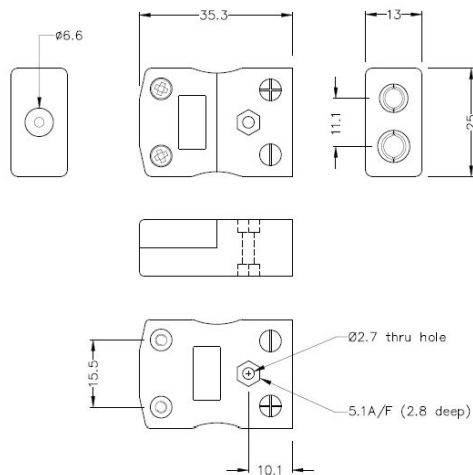

Standard Thermoelement Stecker & Socket JS-E-M+F Typ E JIS

Standard in-line Plug
(dimensions in mm)

Standard in-line Socket
(dimensions in mm)

Labfacility are the UK's leading manufacturer of Temperature Sensors, Thermocouple Connectors and associated Temperature Instrumentation and stockings of Thermocouple Cables. The Company has been trading since 1971 and is ISO9001 accredited.

Standard Thermoelement Stecker & Socket JS-E-M+F Typ E JIS

Kontakte werden aus echten Thermoelementlegierungen hergestellt. Geeignet für industrielle Anwendungen

Spezifikationen**Specifications**

Product Code	XE-1079-001
General Description	Contacts are polarised to prevent incorrect connection
Thermocouple Type	E JIS
Connector Size	Standard
Connector Type	Plug & Socket
Colour	Violet
Max. Temperature	220°C
Pins	Solid Round Pins
+Positive Contact	Nickel Chromium
-Negative Contact	Copper Nickel
Standards Met	BS EN 50212:1997. RoHS