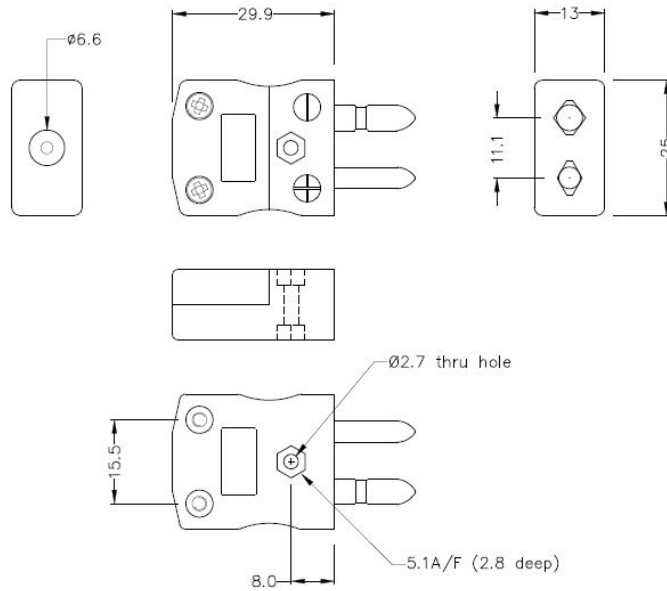

Standard Thermoelement Stecker & Socket JS-E-M+F Typ E JIS

Standard in-line Plug
(dimensions in mm)

Standard in-line Socket
(dimensions in mm)

Labfacility are the UK's leading manufacturer of Temperature Sensors, Thermocouple Connectors and associated Temperature Instrumentation and stockings of Thermocouple Cables. The Company has been trading since 1971 and is ISO9001 accredited.

Standard Thermoelement Stecker & Socket JS-E-M+F Typ E JIS

Kontakte werden aus echten Thermoelementlegierungen hergestellt. Geeignet für industrielle Anwendungen

Spezifikationen**Specifications**

Product Code	XE-1079-001
General Description	Contacts are polarised to prevent incorrect connection
Thermocouple Type	E JIS
Connector Size	Standard
Connector Type	Plug & Socket
Colour	Violet
Max. Temperature	220°C
Pins	Solid Round Pins
+Positive Contact	Nickel Chromium
-Negative Contact	Copper Nickel
Standards Met	BS EN 50212:1997. RoHS