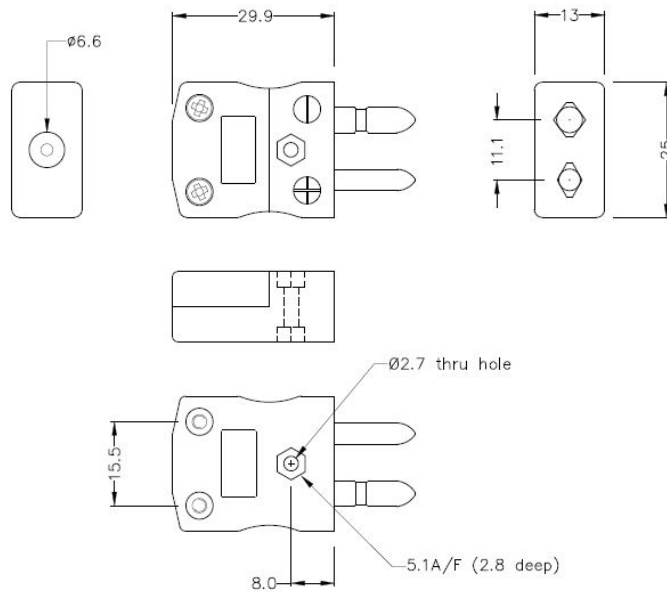

Standard Thermoelement Stecker & Socket JS-CU-M+F Typ CU JIS

Standard in-line Plug
(dimensions in mm)

Standard in-line Socket
(dimensions in mm)

Labfacility are the UK's leading manufacturer of Temperature Sensors, Thermocouple Connectors and associated Temperature Instrumentation and stockings of Thermocouple Cables. The Company has been trading since 1971 and is ISO9001 accredited.

Standard Thermoelement Stecker & Sockel JS-CU-M+F Typ CU JIS

Kontakte werden aus echten Thermoelementlegierungen hergestellt. Geeignet für industrielle Anwendungen

Spezifikationen**Specifications**

| | |
|----------------------------|--|
| Product Code | XE-1080-001 |
| General Description | Contacts are polarised to prevent incorrect connection |
| Thermocouple Type | CU JIS |
| Connector Size | Standard |
| Connector Type | Plug & Socket |
| Colour | White |
| Max. Temperature | 220°C |
| Pins | Solid Round Pins |
| +Positive Contact | Copper |
| -Negative Contact | Copper |
| Standards Met | BS EN 50212:1997. RoHS |