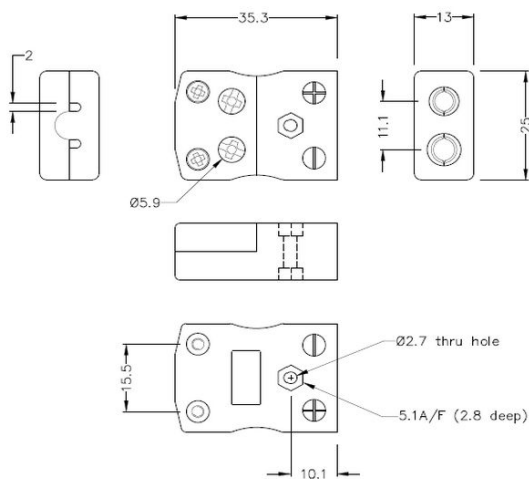

# Standard Quick Wire Thermoelement Connector Quick Wire Plug & Socket JS-J-MQ+FQ Typ J JIS

**Standard in-line Plug - Quick Wire**  
(dimensions in mm)

**Standard in-line Socket - Quick Wire**  
(dimensions in mm)

**Spezifikationen****Specifications**

<b>Product Code</b>	XE-1082-001
<b>General Description</b>	Easy 'jab-in' connection for rapid termination, contacts are polarised to prevent incorrect connection
<b>Thermocouple Type</b>	J JIS
<b>Connector Size</b>	Standard
<b>Connector Type</b>	Quick Wire Plug & Socket
<b>Colour</b>	Yellow
<b>Max. Temperature</b>	220°C
<b>Pins</b>	Solid Round Pins
<b>+Positive Contact</b>	Iron
<b>-Negative Contact</b>	Copper Nickel
<b>Standards Met</b>	BS EN 50212:1997. RoHS