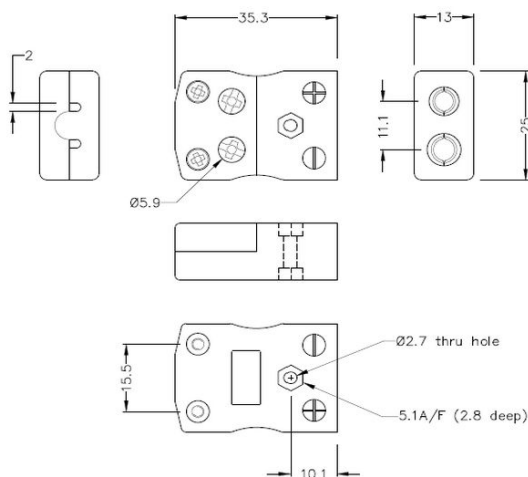

# Standard Quick Wire Thermoelement Connector Quick Wire Plug & Socket JS-J-MQ+FQ Typ J JIS

**Standard in-line Plug - Quick Wire**  
(dimensions in mm)

**Standard in-line Socket - Quick Wire**  
(dimensions in mm)

**Spezifikationen****Specifications**

<b>Product Code</b>	XE-1082-001
<b>General Description</b>	Easy 'jab-in' connection for rapid termination, contacts are polarised to prevent incorrect connection
<b>Thermocouple Type</b>	J JIS
<b>Connector Size</b>	Standard
<b>Connector Type</b>	Quick Wire Plug & Socket
<b>Colour</b>	Yellow
<b>Max. Temperature</b>	220°C
<b>Pins</b>	Solid Round Pins
<b>+Positive Contact</b>	Iron
<b>-Negative Contact</b>	Copper Nickel
<b>Standards Met</b>	BS EN 50212:1997. RoHS