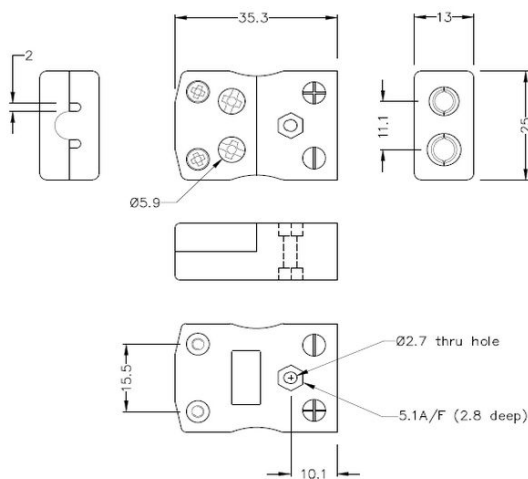

Standard Quick Wire Thermoelement Connector Quick Wire Plug & Socket JS-J-MQ+FQ Typ J JIS

Standard in-line Plug - Quick Wire
(dimensions in mm)

Standard in-line Socket - Quick Wire
(dimensions in mm)

Labfacility are the UK's leading manufacturer of Temperature Sensors, Thermocouple Connectors and associated Temperature Instrumentation and stockings of Thermocouple Cables. The Company has been trading since 1971 and is ISO9001 accredited.

Standard Thermoelement Stecker Schnelldrahtstecker & Sockel JS-J-MQ+FQ Typ J JIS

Standard-Schnelldrahtstecker mit massiven Rundstiften. Einfacher Jab-in-Anschluss für schnelle Beendigung.
Einfach einschieben Draht & Ziehen Sie Schraube.

Spezifikationen**Specifications**

Product Code	XE-1082-001
General Description	Easy 'jab-in' connection for rapid termination, contacts are polarised to prevent incorrect connection
Thermocouple Type	J JIS
Connector Size	Standard
Connector Type	Quick Wire Plug & Socket
Colour	Yellow
Max. Temperature	220°C
Pins	Solid Round Pins
+Positive Contact	Iron
-Negative Contact	Copper Nickel
Standards Met	BS EN 50212:1997. RoHS