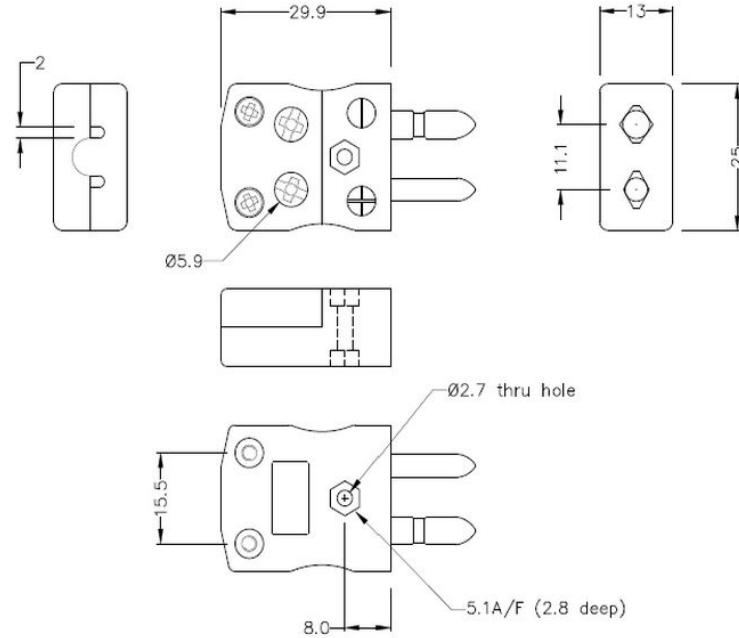

Standard Quick Wire Thermoelement Connector Quick Wire Plug & Socket JS-J-MQ+FQ Typ J JIS

Standard in-line Plug - Quick Wire
(dimensions in mm)

Standard in-line Socket - Quick Wire
(dimensions in mm)

Labfacility are the UK's leading manufacturer of Temperature Sensors, Thermocouple Connectors and associated Temperature Instrumentation and stockings of Thermocouple Cables. The Company has been trading since 1971 and is ISO9001 accredited.

Standard Thermoelement Stecker Schnelldrahtstecker & Sockel JS-J-MQ+FQ Typ J JIS

Standard-Schnelldrahtstecker mit massiven Rundstiften. Einfacher Jab-in-Anschluss für schnelle Beendigung.
Einfach einschieben Draht & Ziehen Sie Schraube.

Spezifikationen**Specifications**

Product Code	XE-1082-001
General Description	Easy 'jab-in' connection for rapid termination, contacts are polarised to prevent incorrect connection
Thermocouple Type	J JIS
Connector Size	Standard
Connector Type	Quick Wire Plug & Socket
Colour	Yellow
Max. Temperature	220°C
Pins	Solid Round Pins
+Positive Contact	Iron
-Negative Contact	Copper Nickel
Standards Met	BS EN 50212:1997. RoHS