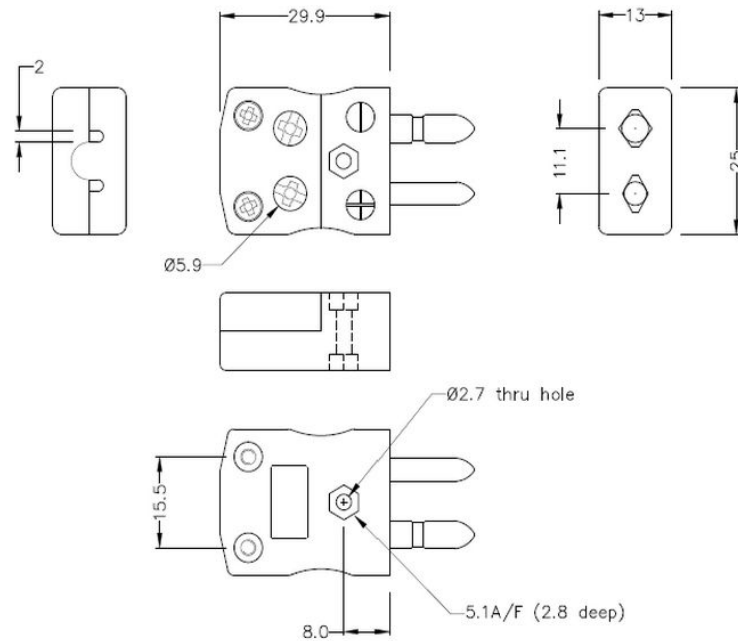

Standard Quick Wire Thermoelement Connector Quick Wire Plug & Socket JS-T-MQ+FQ Typ T JIS

Standard in-line Plug - Quick Wire
(dimensions in mm)

Standard in-line Socket - Quick Wire
(dimensions in mm)

Labfacility are the UK's leading manufacturer of Temperature Sensors, Thermocouple Connectors and associated Temperature Instrumentation and stockings of Thermocouple Cables. The Company has been trading since 1971 and is ISO9001 accredited.

Standard Thermoelement Stecker Schnelldrahtstecker & Sockel JS-T-MQ+FQ Typ T JIS

Standard-Schnelldrahtstecker mit massiven Rundstiften. Einfacher Jab-in-Anschluss für schnelle Beendigung.
Einfach einschieben Draht & Ziehen Sie Schraube.

Spezifikationen**Specifications**

Product Code	XE-1083-001
General Description	Easy 'jab-in' connection for rapid termination, contacts are polarised to prevent incorrect connection
Thermocouple Type	T JIS
Connector Size	Standard
Connector Type	Quick Wire Plug & Socket
Colour	Brown
Max. Temperature	220°C
Pins	Solid Round Pins
+Positive Contact	Copper
-Negative Contact	Copper Nickel
Standards Met	BS EN 50212:1997. RoHS