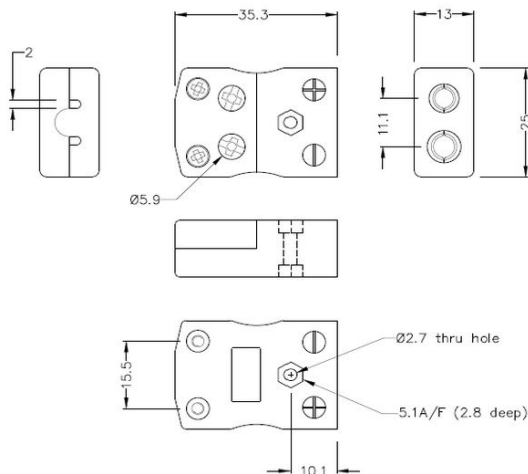

# Standard Quick Wire Thermoelement Connector Quick Wire Plug & Socket JS-T-MQ+FQ Typ T JIS

**Standard in-line Plug - Quick Wire**  
(dimensions in mm)

**Standard in-line Socket - Quick Wire**  
(dimensions in mm)

**Spezifikationen****Specifications**

<b>Product Code</b>	XE-1083-001
<b>General Description</b>	Easy 'jab-in' connection for rapid termination, contacts are polarised to prevent incorrect connection
<b>Thermocouple Type</b>	T JIS
<b>Connector Size</b>	Standard
<b>Connector Type</b>	Quick Wire Plug & Socket
<b>Colour</b>	Brown
<b>Max. Temperature</b>	220°C
<b>Pins</b>	Solid Round Pins
<b>+Positive Contact</b>	Copper
<b>-Negative Contact</b>	Copper Nickel
<b>Standards Met</b>	BS EN 50212:1997. RoHS