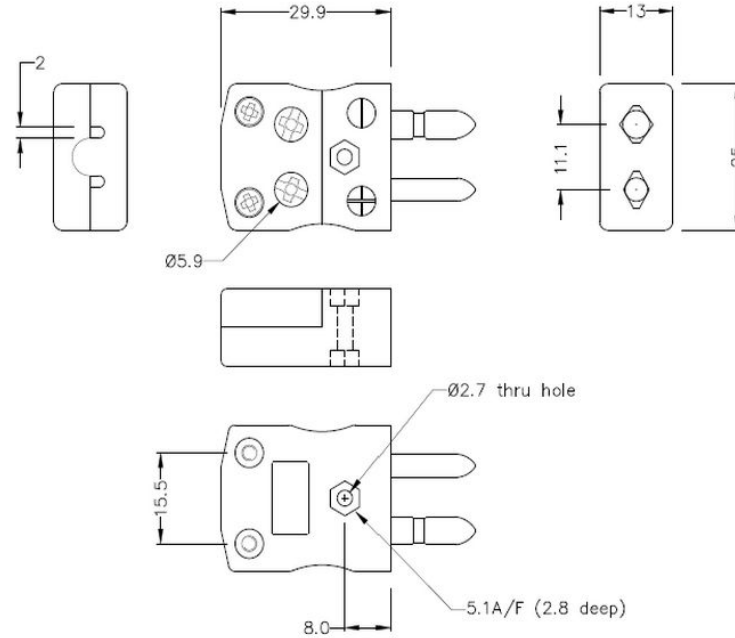

Standard Quick Wire Thermoelement Connector Quick Wire Plug & Socket JS-T-MQ+FQ Typ T JIS

Standard in-line Plug - Quick Wire
(dimensions in mm)

Standard in-line Socket - Quick Wire
(dimensions in mm)

Labfacility are the UK's leading manufacturer of Temperature Sensors, Thermocouple Connectors and associated Temperature Instrumentation and stockings of Thermocouple Cables. The Company has been trading since 1971 and is ISO9001 accredited.

Standard Thermoelement Stecker Schnelldrahtstecker & Sockel JS-T-MQ+FQ Typ T JIS

Standard-Schnelldrahtstecker mit massiven Rundstiften. Einfacher Jab-in-Anschluss für schnelle Beendigung.
Einfach einschieben Draht & Ziehen Sie Schraube.

Spezifikationen**Specifications**

Product Code	XE-1083-001
General Description	Easy 'jab-in' connection for rapid termination, contacts are polarised to prevent incorrect connection
Thermocouple Type	T JIS
Connector Size	Standard
Connector Type	Quick Wire Plug & Socket
Colour	Brown
Max. Temperature	220°C
Pins	Solid Round Pins
+Positive Contact	Copper
-Negative Contact	Copper Nickel
Standards Met	BS EN 50212:1997. RoHS