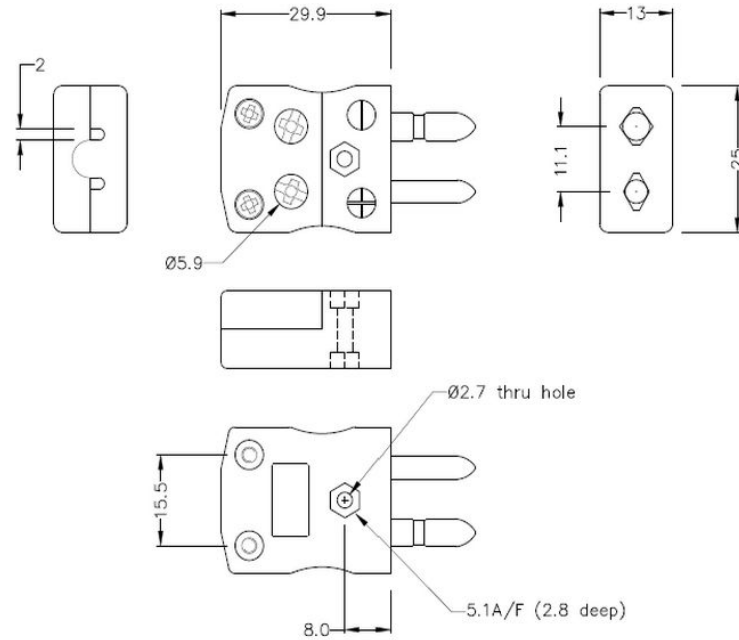

Standard Quick Wire Thermoelement Connector Quick Wire Plug & Socket JS-T-MQ+FQ Typ T JIS

Standard in-line Plug - Quick Wire
(dimensions in mm)

Standard in-line Socket - Quick Wire
(dimensions in mm)

Labfacility are the UK's leading manufacturer of Temperature Sensors, Thermocouple Connectors and associated Temperature Instrumentation and stockings of Thermocouple Cables. The Company has been trading since 1971 and is ISO9001 accredited.

Standard Thermoelement Stecker Schnelldrahtstecker & Sockel JS-T-MQ+FQ Typ T JIS

Standard-Schnelldrahtstecker mit massiven Rundstiften. Einfacher Jab-in-Anschluss für schnelle Beendigung.
Einfach einschieben Draht & Ziehen Sie Schraube.

Spezifikationen**Specifications**

Product Code	XE-1083-001
General Description	Easy 'jab-in' connection for rapid termination, contacts are polarised to prevent incorrect connection
Thermocouple Type	T JIS
Connector Size	Standard
Connector Type	Quick Wire Plug & Socket
Colour	Brown
Max. Temperature	220°C
Pins	Solid Round Pins
+Positive Contact	Copper
-Negative Contact	Copper Nickel
Standards Met	BS EN 50212:1997. RoHS