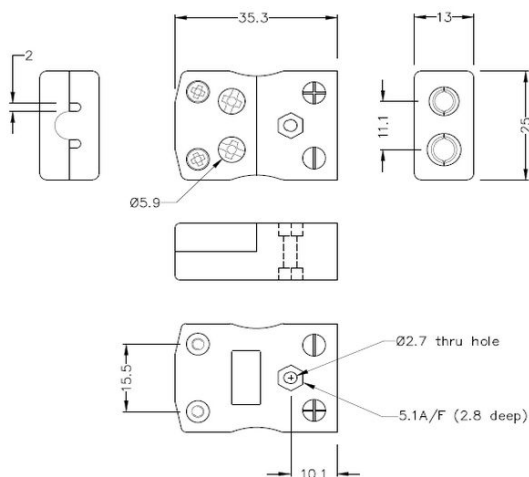

Standard Quick Wire Thermoelement Connector Quick Wire Plug & Socket JS-T-MQ+FQ Typ T JIS

Standard in-line Plug - Quick Wire
(dimensions in mm)

Standard in-line Socket - Quick Wire
(dimensions in mm)

Labfacility are the UK's leading manufacturer of Temperature Sensors, Thermocouple Connectors and associated Temperature Instrumentation and stockings of Thermocouple Cables. The Company has been trading since 1971 and is ISO9001 accredited.

Standard Thermoelement Stecker Schnelldrahtstecker & Sockel JS-T-MQ+FQ Typ T JIS

Standard-Schnelldrahtstecker mit massiven Rundstiften. Einfacher Jab-in-Anschluss für schnelle Beendigung.
Einfach einschieben Draht & Ziehen Sie Schraube.

Spezifikationen**Specifications**

Product Code	XE-1083-001
General Description	Easy 'jab-in' connection for rapid termination, contacts are polarised to prevent incorrect connection
Thermocouple Type	T JIS
Connector Size	Standard
Connector Type	Quick Wire Plug & Socket
Colour	Brown
Max. Temperature	220°C
Pins	Solid Round Pins
+Positive Contact	Copper
-Negative Contact	Copper Nickel
Standards Met	BS EN 50212:1997. RoHS