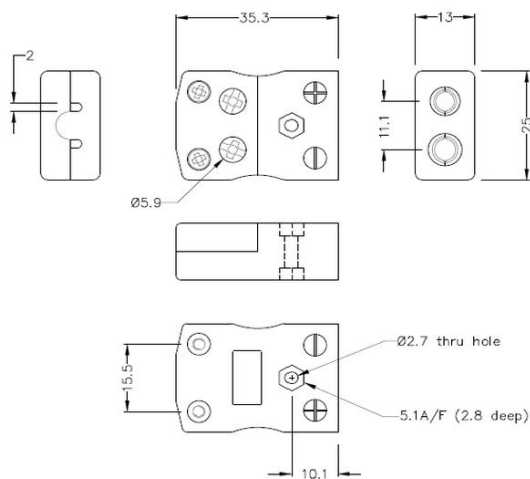

Standard Schnelldraht Thermoelement Stecker SchnelldrahtStecker & Sockel JS-B-MQ+FQ Typ B JIS

Standard in-line Plug - Quick Wire
(dimensions in mm)

Standard in-line Socket - Quick Wire
(dimensions in mm)

Spezifikationen**Specifications**

Product Code	XE-1085-001
General Description	Easy 'jab-in' connection for rapid termination, contacts are polarised to prevent incorrect connection
Thermocouple Type	B JIS
Connector Size	Standard
Connector Type	Quick Wire Plug & Socket
Colour	Grey
Max. Temperature	220°C
Pins	Solid Round Pins
+Positive Contact	Copper
-Negative Contact	Copper
Standards Met	BS EN 50212:1997. RoHS