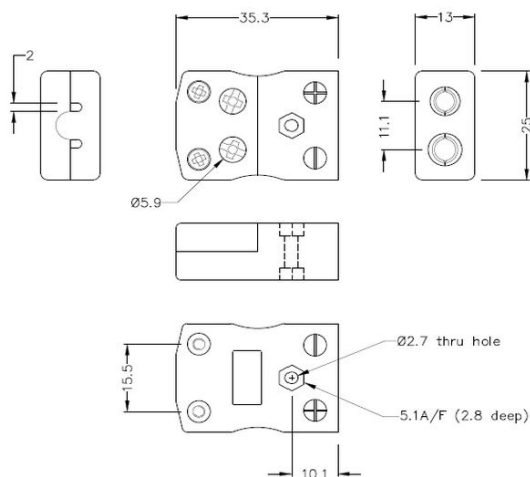

# Standard Schnelldraht Thermoelement Stecker SchnelldrahtStecker & Sockel JS-B-MQ+FQ Typ B JIS

**Standard in-line Plug - Quick Wire**  
(dimensions in mm)

**Standard in-line Socket - Quick Wire**  
(dimensions in mm)

**Spezifikationen****Specifications**

<b>Product Code</b>	XE-1085-001
<b>General Description</b>	Easy 'jab-in' connection for rapid termination, contacts are polarised to prevent incorrect connection
<b>Thermocouple Type</b>	B JIS
<b>Connector Size</b>	Standard
<b>Connector Type</b>	Quick Wire Plug & Socket
<b>Colour</b>	Grey
<b>Max. Temperature</b>	220°C
<b>Pins</b>	Solid Round Pins
<b>+Positive Contact</b>	Copper
<b>-Negative Contact</b>	Copper
<b>Standards Met</b>	BS EN 50212:1997. RoHS