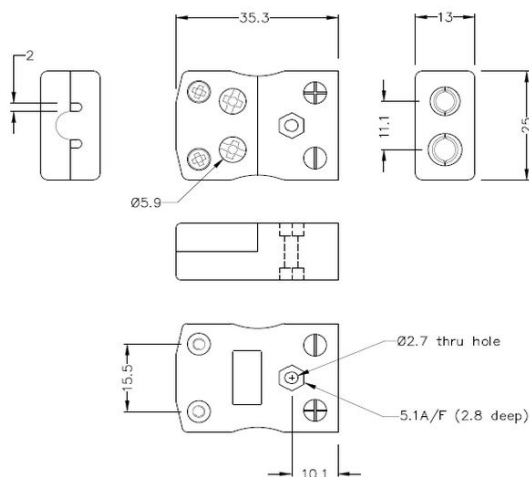

Standard Schnelldraht Thermoelement Stecker SchnelldrahtStecker & Sockel JS-B-MQ+FQ Typ B JIS

Standard in-line Plug - Quick Wire
(dimensions in mm)

Standard in-line Socket - Quick Wire
(dimensions in mm)

Spezifikationen**Specifications**

Product Code	XE-1085-001
General Description	Easy 'jab-in' connection for rapid termination, contacts are polarised to prevent incorrect connection
Thermocouple Type	B JIS
Connector Size	Standard
Connector Type	Quick Wire Plug & Socket
Colour	Grey
Max. Temperature	220°C
Pins	Solid Round Pins
+Positive Contact	Copper
-Negative Contact	Copper
Standards Met	BS EN 50212:1997. RoHS