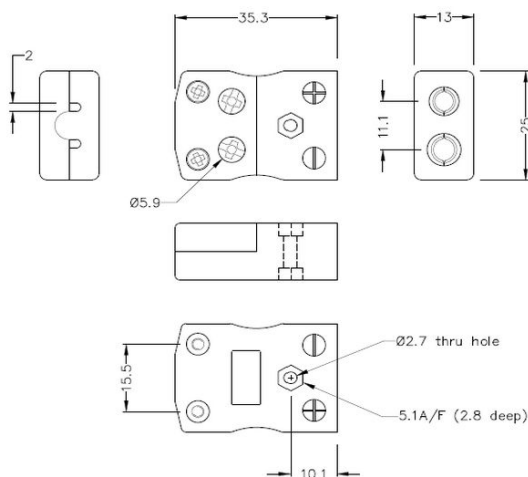

# Standard Schnelldraht Thermoelement Stecker SchnelldrahtStecker & Sockel JS-B-MQ+FQ Typ B JIS

**Standard in-line Plug - Quick Wire**  
(dimensions in mm)

**Standard in-line Socket - Quick Wire**  
(dimensions in mm)

**Spezifikationen****Specifications**

<b>Product Code</b>	XE-1085-001
<b>General Description</b>	Easy 'jab-in' connection for rapid termination, contacts are polarised to prevent incorrect connection
<b>Thermocouple Type</b>	B JIS
<b>Connector Size</b>	Standard
<b>Connector Type</b>	Quick Wire Plug & Socket
<b>Colour</b>	Grey
<b>Max. Temperature</b>	220°C
<b>Pins</b>	Solid Round Pins
<b>+Positive Contact</b>	Copper
<b>-Negative Contact</b>	Copper
<b>Standards Met</b>	BS EN 50212:1997. RoHS