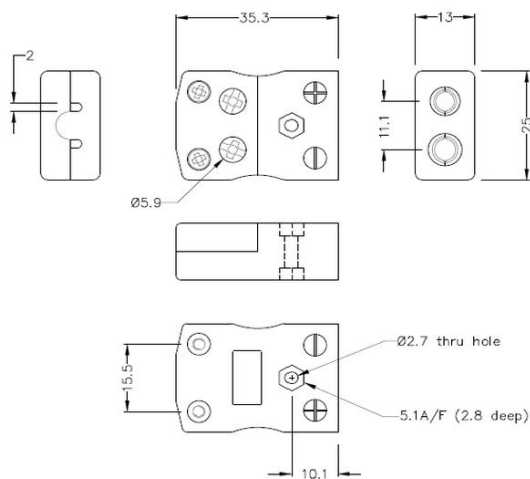

# Standard Quick Wire Thermoelement Connector Quick Wire Plug & Socket JS-E-MQ+FQ Typ E JIS

**Standard in-line Plug - Quick Wire**  
(dimensions in mm)

**Standard in-line Socket - Quick Wire**  
(dimensions in mm)

**Spezifikationen****Specifications**

<b>Product Code</b>	XE-1086-001
<b>General Description</b>	Easy 'jab-in' connection for rapid termination, contacts are polarised to prevent incorrect connection
<b>Thermocouple Type</b>	E JIS
<b>Connector Size</b>	Standard
<b>Connector Type</b>	Quick Wire Plug & Socket
<b>Colour</b>	Violet
<b>Max. Temperature</b>	220°C
<b>Pins</b>	Solid Round Pins
<b>+Positive Contact</b>	Nickel Chromium
<b>-Negative Contact</b>	Copper Nickel
<b>Standards Met</b>	BS EN 50212:1997. RoHS