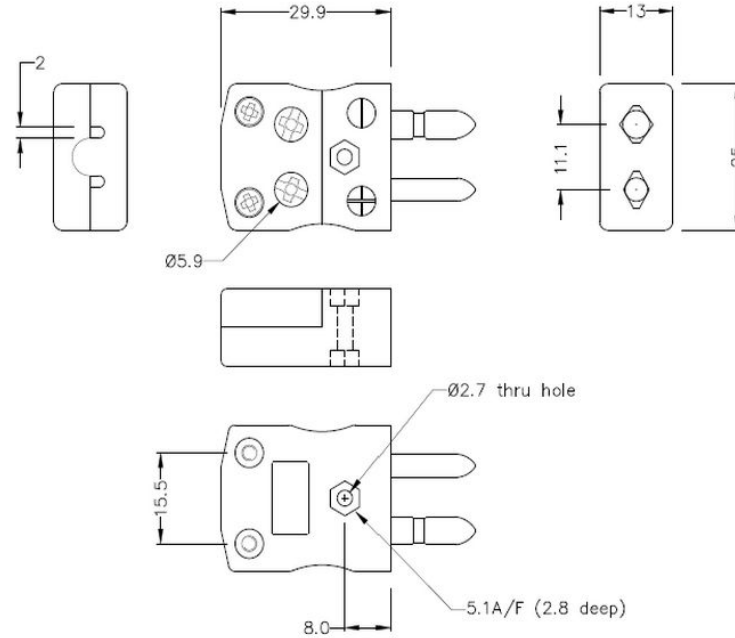

Standard Quick Wire Thermoelement Connector Quick Wire Plug & Socket JS-E-MQ+FQ Typ E JIS

Standard in-line Plug - Quick Wire
(dimensions in mm)

Standard in-line Socket - Quick Wire
(dimensions in mm)

Labfacility are the UK's leading manufacturer of Temperature Sensors, Thermocouple Connectors and associated Temperature Instrumentation and stockings of Thermocouple Cables. The Company has been trading since 1971 and is ISO9001 accredited.

Standard Thermoelement Stecker Schnelldrahtstecker & Sockel JS-E-MQ+FQ Typ E JIS

Standard-Schnelldrahtstecker mit massiven Rundstiften. Einfacher Jab-in-Anschluss für schnelle Beendigung.
Einfach einschieben Draht & Ziehen Sie Schraube.

Spezifikationen**Specifications**

Product Code	XE-1086-001
General Description	Easy 'jab-in' connection for rapid termination, contacts are polarised to prevent incorrect connection
Thermocouple Type	E JIS
Connector Size	Standard
Connector Type	Quick Wire Plug & Socket
Colour	Violet
Max. Temperature	220°C
Pins	Solid Round Pins
+Positive Contact	Nickel Chromium
-Negative Contact	Copper Nickel
Standards Met	BS EN 50212:1997. RoHS