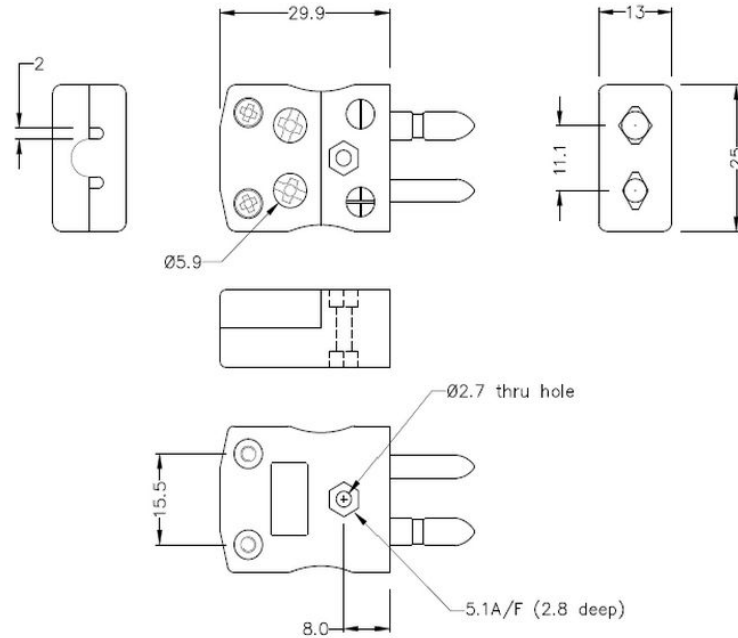

Standard Quick Wire Thermoelement Connector Quick Wire Plug & Socket JS-E-MQ+FQ Typ E JIS

Standard in-line Plug - Quick Wire
(dimensions in mm)

Standard in-line Socket - Quick Wire
(dimensions in mm)

Labfacility are the UK's leading manufacturer of Temperature Sensors, Thermocouple Connectors and associated Temperature Instrumentation and stockings of Thermocouple Cables. The Company has been trading since 1971 and is ISO9001 accredited.

Standard Thermoelement Stecker Schnelldrahtstecker & Sockel JS-E-MQ+FQ Typ E JIS

Standard-Schnelldrahtstecker mit massiven Rundstiften. Einfacher Jab-in-Anschluss für schnelle Beendigung.
Einfach einschieben Draht & Ziehen Sie Schraube.

Spezifikationen**Specifications**

Product Code	XE-1086-001
General Description	Easy 'jab-in' connection for rapid termination, contacts are polarised to prevent incorrect connection
Thermocouple Type	E JIS
Connector Size	Standard
Connector Type	Quick Wire Plug & Socket
Colour	Violet
Max. Temperature	220°C
Pins	Solid Round Pins
+Positive Contact	Nickel Chromium
-Negative Contact	Copper Nickel
Standards Met	BS EN 50212:1997. RoHS