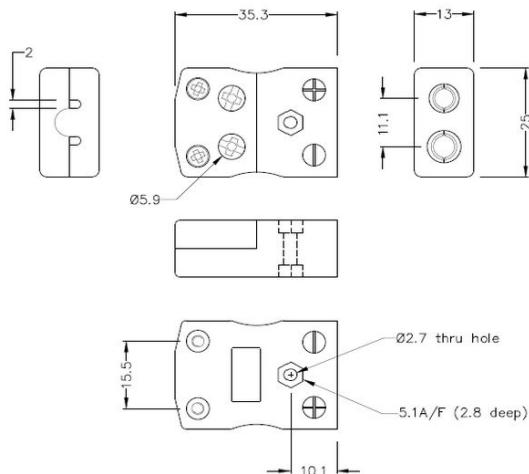

Standard Quick Wire Thermoelement Connector Quick Wire Plug & Socket JS-E-MQ+FQ Typ E JIS

Standard in-line Plug - Quick Wire
(dimensions in mm)

Standard in-line Socket - Quick Wire
(dimensions in mm)

Labfacility are the UK's leading manufacturer of Temperature Sensors, Thermocouple Connectors and associated Temperature Instrumentation and stockings of Thermocouple Cables. The Company has been trading since 1971 and is ISO9001 accredited.

Standard Thermoelement Stecker Schnelldrahtstecker & Sockel JS-E-MQ+FQ Typ E JIS

Standard-Schnelldrahtstecker mit massiven Rundstiften. Einfacher Jab-in-Anschluss für schnelle Beendigung.
Einfach einschieben Draht & Ziehen Sie Schraube.

Spezifikationen**Specifications**

Product Code	XE-1086-001
General Description	Easy 'jab-in' connection for rapid termination, contacts are polarised to prevent incorrect connection
Thermocouple Type	E JIS
Connector Size	Standard
Connector Type	Quick Wire Plug & Socket
Colour	Violet
Max. Temperature	220°C
Pins	Solid Round Pins
+Positive Contact	Nickel Chromium
-Negative Contact	Copper Nickel
Standards Met	BS EN 50212:1997. RoHS