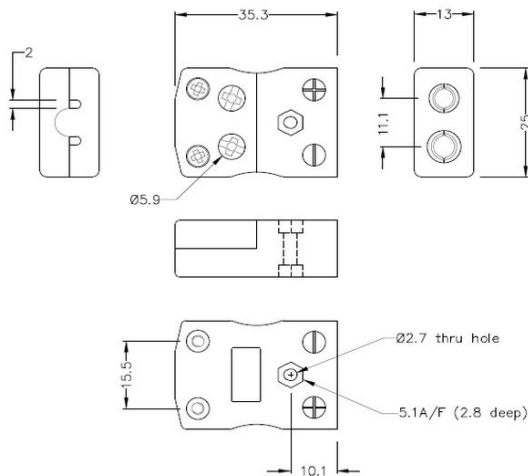

Standard Quick Wire Thermoelement Connector Quick Wire Plug & Socket JS-E-MQ+FQ Typ E JIS

Standard in-line Plug - Quick Wire
(dimensions in mm)

Standard in-line Socket - Quick Wire
(dimensions in mm)

Labfacility are the UK's leading manufacturer of Temperature Sensors, Thermocouple Connectors and associated Temperature Instrumentation and stockings of Thermocouple Cables. The Company has been trading since 1971 and is ISO9001 accredited.

Standard Thermoelement Stecker Schnelldrahtstecker & Sockel JS-E-MQ+FQ Typ E JIS

Standard-Schnelldrahtstecker mit massiven Rundstiften. Einfacher Jab-in-Anschluss für schnelle Beendigung.
Einfach einschieben Draht & Ziehen Sie Schraube.

Spezifikationen**Specifications**

Product Code	XE-1086-001
General Description	Easy 'jab-in' connection for rapid termination, contacts are polarised to prevent incorrect connection
Thermocouple Type	E JIS
Connector Size	Standard
Connector Type	Quick Wire Plug & Socket
Colour	Violet
Max. Temperature	220°C
Pins	Solid Round Pins
+Positive Contact	Nickel Chromium
-Negative Contact	Copper Nickel
Standards Met	BS EN 50212:1997. RoHS