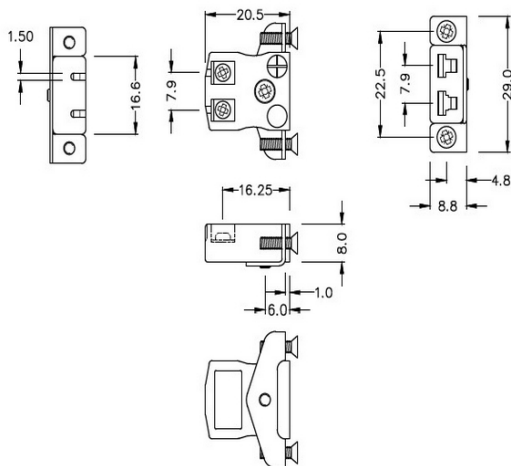

Miniatur-Schnelldraht Thermoelement-Steckverbinder-Panelhalterung mit Edelstahlhalterung IM-J-SSPFQ Typ J IEC

Miniature Socket -

Quick Wire with stainless steel mounting bracket

(dimensions in mm)

Labfacility are the UK's leading manufacturer of Temperature Sensors, Thermocouple Connectors and associated Temperature Instrumentation and stockings of Thermocouple Cables. The Company has been trading since 1971 and is ISO9001 accredited.

**Miniatur-Schnelldraht Thermoelement-Steckverbinder-Panelhalterung mit Edelstahlhalterung IM-J-SSPFQ
Typ J IEC**

Miniatur-Sockel mit Edelstahlhalterungen, ermöglicht eine schnelle, zuverlässige, robuste Montage in die Platte

Spezifikationen**Specifications**

Product Code	XE-1166-001
General Description	Contacts are polarized to ensure correct connection
Thermocouple Type	J IEC
Connector Type	Quick Wire Socket with SS Bracket
Connector Size	Miniature
Colour	Black
Max. Temperature	220°C
+Positive Contact	Iron
-Negative Contact	Copper Nickel
Standards Met	BS EN 50212:1997. RoHS