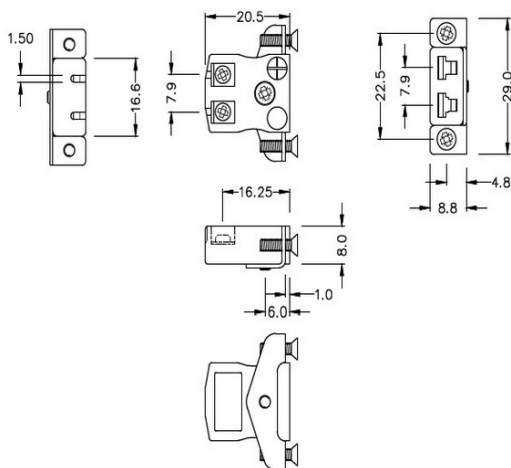

Miniatur-Schnelldraht Thermoelement-Steckverbinder-Panelhalterung mit Edelstahlhalterung IM-J-SSPFQ Typ J IEC

Miniature Socket -

Quick Wire with stainless steel mounting bracket

(dimensions in mm)

Labfacility are the UK's leading manufacturer of Temperature Sensors, Thermocouple Connectors and associated Temperature Instrumentation and stockings of Thermocouple Cables. The Company has been trading since 1971 and is ISO9001 accredited.

**Miniatur-Schnelldraht Thermoelement-Steckverbinder-Panelhalterung mit Edelstahlhalterung IM-J-SSPFQ
Typ J IEC**

Miniatur-Sockel mit Edelstahlhalterungen, ermöglicht eine schnelle, zuverlässige, robuste Montage in die Platte

Spezifikationen**Specifications**

Product Code	XE-1166-001
General Description	Contacts are polarized to ensure correct connection
Thermocouple Type	J IEC
Connector Type	Quick Wire Socket with SS Bracket
Connector Size	Miniature
Colour	Black
Max. Temperature	220°C
+Positive Contact	Iron
-Negative Contact	Copper Nickel
Standards Met	BS EN 50212:1997. RoHS