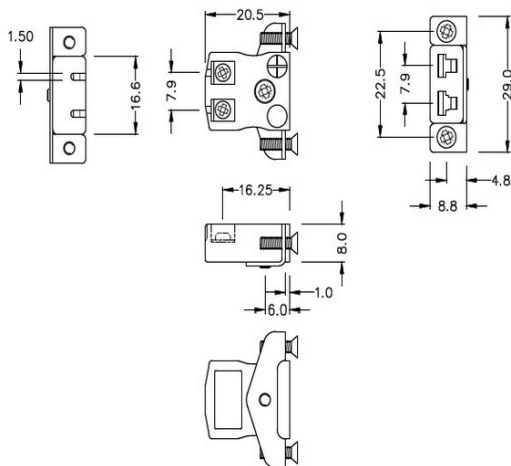

Miniatur-Schnelldraht Thermoelement-Steckverbinder-Panelhalterung mit Edelstahlhalterung IM-T-SSPFQ Typ T IEC

Miniature Socket -

Quick Wire with stainless steel mounting bracket

(dimensions in mm)

Labfacility are the UK's leading manufacturer of Temperature Sensors, Thermocouple Connectors and associated Temperature Instrumentation and stockings of Thermocouple Cables. The Company has been trading since 1971 and is ISO9001 accredited.

**Miniatur-Schnelldraht Thermoelement-Steckverbinder-Panelhalterung mit Edelstahlhalterung IM-T-SSPFQ
Typ T IEC**

Miniatur-Sockel mit Edelstahlhalterungen, ermöglicht eine schnelle, zuverlässige, robuste Montage in die Platte

Spezifikationen**Specifications**

Product Code	XE-1196-001
General Description	Contacts are polarized to ensure correct connection
Thermocouple Type	T IEC
Connector Type	Quick Wire Socket with SS Bracket
Connector Size	Miniature
Colour	Brown
Max. Temperature	220°C
+Positive Contact	Copper
-Negative Contact	Copper Nickel
Standards Met	BS EN 50212:1997. RoHS