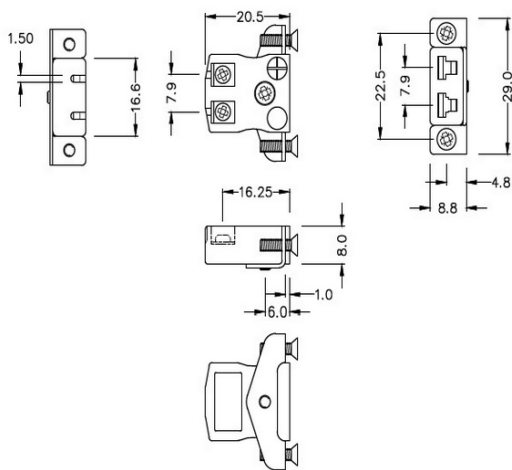

Miniatur-Schnelldraht Thermoelement-Steckverbinder-Panelhalterung mit Edelstahlhalterung IM-B-SSPFQ Typ B IEC

Miniature Socket -

Quick Wire with stainless steel mounting bracket

(dimensions in mm)

Labfacility are the UK's leading manufacturer of Temperature Sensors, Thermocouple Connectors and associated Temperature Instrumentation and stockings of Thermocouple Cables. The Company has been trading since 1971 and is ISO9001 accredited.

**Miniatur-Schnelldraht Thermoelement-Steckverbinder-Panelhalterung mit Edelstahlhalterung IM-B-SSPFQ
Typ B IEC**

Miniatur-Sockel mit Edelstahlhalterungen, ermöglicht eine schnelle, zuverlässige, robuste Montage in die Platte

Spezifikationen**Specifications**

Product Code	XE-1356-001
General Description	Contacts are polarized to ensure correct connection
Thermocouple Type	B IEC
Connector Type	Quick Wire Socket with SS Bracket
Connector Size	Miniature
Colour	Grey
Max. Temperature	220°C
+Positive Contact	Copper
-Negative Contact	Copper
Standards Met	BS EN 50212:1997. RoHS