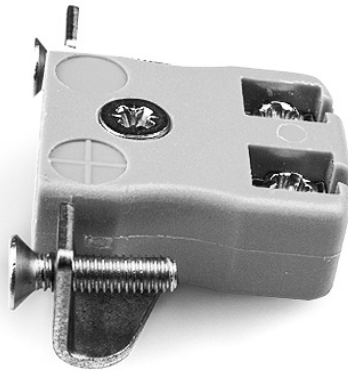

Miniatur-Schnelldraht Thermoelement-Steckverbinder-Panelhalterung mit Edelstahlhalterung IM-B-SSPFQ Typ B IEC

Miniature Socket -

Quick Wire with stainless steel mounting bracket

(dimensions in mm)

Labfacility are the UK's leading manufacturer of Temperature Sensors, Thermocouple Connectors and associated Temperature Instrumentation and stockings of Thermocouple Cables. The Company has been trading since 1971 and is ISO9001 accredited.

**Miniatur-Schnelldraht Thermoelement-Steckverbinder-Panelhalterung mit Edelstahlhalterung IM-B-SSPFQ
Typ B IEC**

Miniatur-Sockel mit Edelstahlhalterungen, ermöglicht eine schnelle, zuverlässige, robuste Montage in die Platte

Spezifikationen**Specifications**

Product Code	XE-1356-001
General Description	Contacts are polarized to ensure correct connection
Thermocouple Type	B IEC
Connector Type	Quick Wire Socket with SS Bracket
Connector Size	Miniature
Colour	Grey
Max. Temperature	220°C
+Positive Contact	Copper
-Negative Contact	Copper
Standards Met	BS EN 50212:1997. RoHS