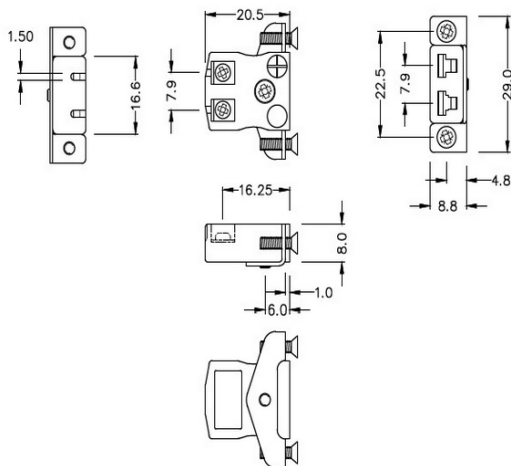

Miniatur-Schnelldraht Thermoelement-Steckverbinder-Panelhalterung mit Edelstahlhalterung IM-B-SSPFQ Typ B IEC

Miniature Socket -

Quick Wire with stainless steel mounting bracket

(dimensions in mm)

Labfacility are the UK's leading manufacturer of Temperature Sensors, Thermocouple Connectors and associated Temperature Instrumentation and stockings of Thermocouple Cables. The Company has been trading since 1971 and is ISO9001 accredited.

**Miniatur-Schnelldraht Thermoelement-Steckverbinder-Panelhalterung mit Edelstahlhalterung IM-B-SSPFQ
Typ B IEC**

Miniatur-Sockel mit Edelstahlhalterungen, ermöglicht eine schnelle, zuverlässige, robuste Montage in die Platte

Spezifikationen**Specifications**

Product Code	XE-1356-001
General Description	Contacts are polarized to ensure correct connection
Thermocouple Type	B IEC
Connector Type	Quick Wire Socket with SS Bracket
Connector Size	Miniature
Colour	Grey
Max. Temperature	220°C
+Positive Contact	Copper
-Negative Contact	Copper
Standards Met	BS EN 50212:1997. RoHS