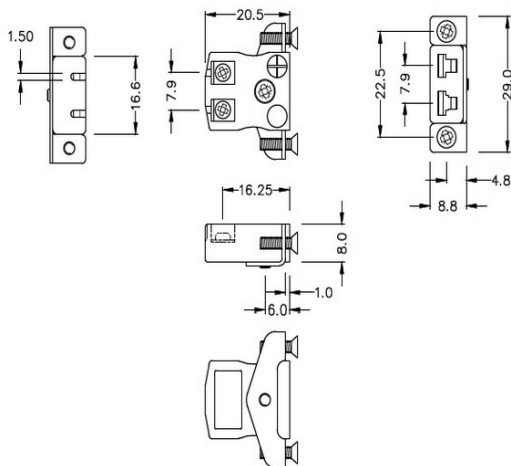

Miniatur-Schnelldraht Thermoelement-Steckverbinder-Panelhalterung mit Edelstahlhalterung IM-E-SSPFQ Typ E IEC

Miniature Socket -

Quick Wire with stainless steel mounting bracket

(dimensions in mm)

Labfacility are the UK's leading manufacturer of Temperature Sensors, Thermocouple Connectors and associated Temperature Instrumentation and stockings of Thermocouple Cables. The Company has been trading since 1971 and is ISO9001 accredited.

**Miniatur-Schnelldraht Thermoelement-Steckverbinder-Panelhalterung mit Edelstahlhalterung IM-E-SSPFQ
Typ E IEC**

Miniatur-Sockel mit Edelstahlhalterungen, ermöglicht eine schnelle, zuverlässige, robuste Montage in die Platte

Spezifikationen**Specifications**

| | |
|----------------------------|---|
| Product Code | XE-1336-001 |
| General Description | Contacts are polarized to ensure correct connection |
| Thermocouple Type | E IEC |
| Connector Type | Quick Wire Socket with SS Bracket |
| Connector Size | Miniature |
| Colour | Violet |
| Max. Temperature | 220°C |
| +Positive Contact | Nickel Chromium |
| -Negative Contact | Copper Nickel |
| Standards Met | BS EN 50212:1997. RoHS |