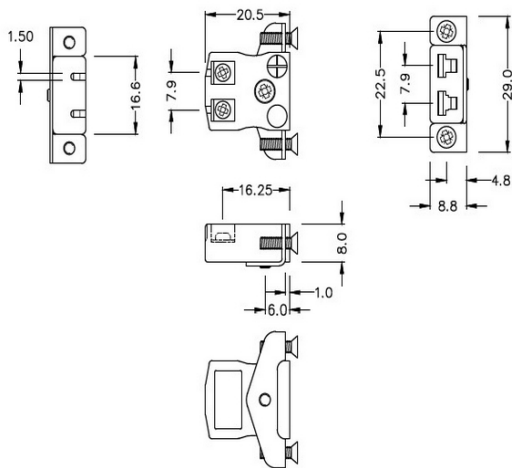

Miniatur-Schnelldraht Thermoelement-Steckverbinder-Panelhalterung mit Edelstahlhalterung IM-E-SSPFQ Typ E IEC

Miniature Socket -

Quick Wire with stainless steel mounting bracket

(dimensions in mm)

Labfacility are the UK's leading manufacturer of Temperature Sensors, Thermocouple Connectors and associated Temperature Instrumentation and stockings of Thermocouple Cables. The Company has been trading since 1971 and is ISO9001 accredited.

**Miniatur-Schnelldraht Thermoelement-Steckverbinder-Panelhalterung mit Edelstahlhalterung IM-E-SSPFQ
Typ E IEC**

Miniatur-Sockel mit Edelstahlhalterungen, ermöglicht eine schnelle, zuverlässige, robuste Montage in die Platte

Spezifikationen**Specifications**

Product Code	XE-1336-001
General Description	Contacts are polarized to ensure correct connection
Thermocouple Type	E IEC
Connector Type	Quick Wire Socket with SS Bracket
Connector Size	Miniature
Colour	Violet
Max. Temperature	220°C
+Positive Contact	Nickel Chromium
-Negative Contact	Copper Nickel
Standards Met	BS EN 50212:1997. RoHS