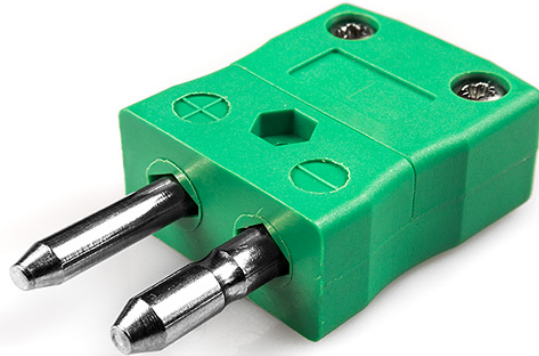

Standard-Thermoelement-Stecker IS-K-M Typ K IEC

Standard in-line Plug
(dimensions in mm)

Labfacility are the UK's leading manufacturer of Temperature Sensors, Thermocouple Connectors and associated Temperature Instrumentation and stockings of Thermocouple Cables. The Company has been trading since 1971 and is ISO9001 accredited.

Standard-Thermoelement-Stecker IS-K-M Typ K IEC

Die Kontakte werden aus echten Thermoelement-Legierungen hergestellt. Geeignet für industrielle Anwendungen

Leistungsbeschreibung**Specifications**

Product Code	XE-1400-001
General Description	Contacts are polarised to prevent incorrect connection
Thermocouple Type	K IEC
Connector Type	Plug
Connector Size	Standard
Colour	Green
Max. Temperature	220°C
Pins	Solid Round Pins
+Positive Contact	Nickel Chromium
-Negative Contact	Nickel Alloy
Standards Met	BS EN 50212:1997. RoHS