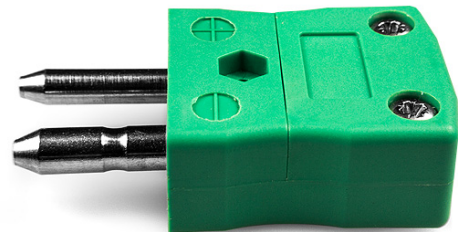

# Standard-Thermoelement-Stecker IS-K-M Typ K IEC

**Standard in-line Plug**  
(dimensions in mm)

Labfacility are the UK's leading manufacturer of Temperature Sensors, Thermocouple Connectors and associated Temperature Instrumentation and stockings of Thermocouple Cables. The Company has been trading since 1971 and is ISO9001 accredited.

**Standard-Thermoelement-Stecker IS-K-M Typ K IEC**

Die Kontakte werden aus echten Thermoelement-Legierungen hergestellt. Geeignet für industrielle Anwendungen

**Leistungsbeschreibung****Specifications**

<b>Product Code</b>	XE-1400-001
<b>General Description</b>	Contacts are polarised to prevent incorrect connection
<b>Thermocouple Type</b>	K IEC
<b>Connector Type</b>	Plug
<b>Connector Size</b>	Standard
<b>Colour</b>	Green
<b>Max. Temperature</b>	220°C
<b>Pins</b>	Solid Round Pins
<b>+Positive Contact</b>	Nickel Chromium
<b>-Negative Contact</b>	Nickel Alloy
<b>Standards Met</b>	BS EN 50212:1997. RoHS