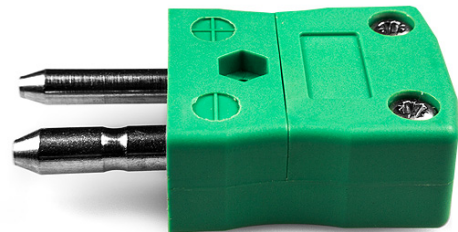

Standard-Thermoelement-Stecker IS-K-M Typ K IEC

Standard in-line Plug
(dimensions in mm)

Labfacility are the UK's leading manufacturer of Temperature Sensors, Thermocouple Connectors and associated Temperature Instrumentation and stockings of Thermocouple Cables. The Company has been trading since 1971 and is ISO9001 accredited.

Standard-Thermoelement-Stecker IS-K-M Typ K IEC

Die Kontakte werden aus echten Thermoelement-Legierungen hergestellt. Geeignet für industrielle Anwendungen

Leistungsbeschreibung**Specifications**

Product Code	XE-1400-001
General Description	Contacts are polarised to prevent incorrect connection
Thermocouple Type	K IEC
Connector Type	Plug
Connector Size	Standard
Colour	Green
Max. Temperature	220°C
Pins	Solid Round Pins
+Positive Contact	Nickel Chromium
-Negative Contact	Nickel Alloy
Standards Met	BS EN 50212:1997. RoHS