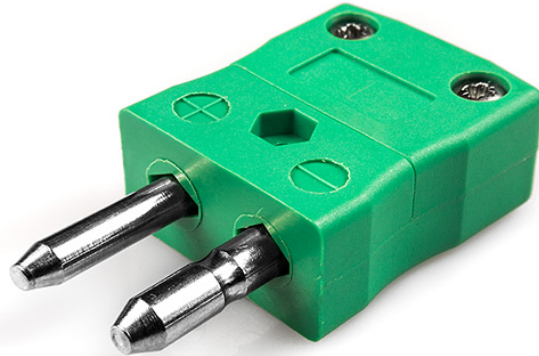

# Standard-Thermoelement-Stecker IS-K-M Typ K IEC

**Standard in-line Plug**  
(dimensions in mm)

Labfacility are the UK's leading manufacturer of Temperature Sensors, Thermocouple Connectors and associated Temperature Instrumentation and stockings of Thermocouple Cables. The Company has been trading since 1971 and is ISO9001 accredited.

**Standard-Thermoelement-Stecker IS-K-M Typ K IEC**

Die Kontakte werden aus echten Thermoelement-Legierungen hergestellt. Geeignet für industrielle Anwendungen

**Leistungsbeschreibung****Specifications**

<b>Product Code</b>	XE-1400-001
<b>General Description</b>	Contacts are polarised to prevent incorrect connection
<b>Thermocouple Type</b>	K IEC
<b>Connector Type</b>	Plug
<b>Connector Size</b>	Standard
<b>Colour</b>	Green
<b>Max. Temperature</b>	220°C
<b>Pins</b>	Solid Round Pins
<b>+Positive Contact</b>	Nickel Chromium
<b>-Negative Contact</b>	Nickel Alloy
<b>Standards Met</b>	BS EN 50212:1997. RoHS