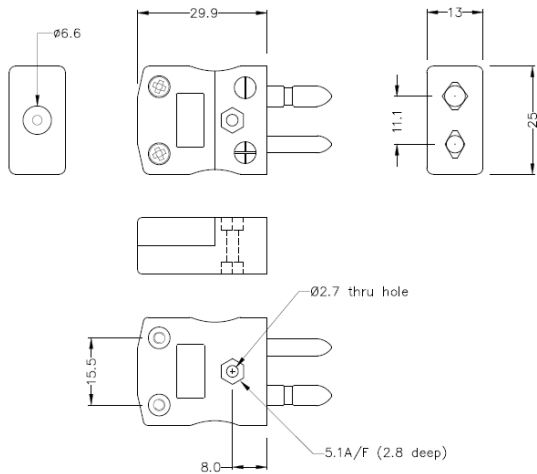

Standard-Thermoelement-Stecker IS-J-M Typ J IEC

Standard in-line Plug
(dimensions in mm)

Labfacility are the UK's leading manufacturer of Temperature Sensors, Thermocouple Connectors and associated Temperature Instrumentation and stockings of Thermocouple Cables. The Company has been trading since 1971 and is ISO9001 accredited.

Standard-Thermoelement-Stecker IS-J-M Typ J IEC

Die Kontakte werden aus echten Thermoelement-Legierungen hergestellt. Geeignet für industrielle Anwendungen

Leistungsbeschreibung**Specifications**

Product Code	XE-1460-001
General Description	Contacts are polarised to prevent incorrect connection
Thermocouple Type	J IEC
Connector Type	Plug
Connector Size	Standard
Colour	Black
Max. Temperature	220°C
Pins	Solid Round Pins
+Positive Contact	Iron
-Negative Contact	Copper Nickel
Standards Met	BS EN 50212:1997. RoHS