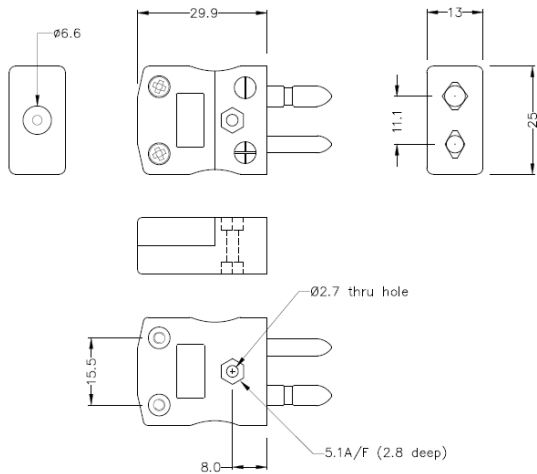

Standard-Thermoelement-Anschlussstecker IS-T-M Typ T IEC

Standard in-line Plug
(dimensions in mm)

Labfacility are the UK's leading manufacturer of Temperature Sensors, Thermocouple Connectors and associated Temperature Instrumentation and stockings of Thermocouple Cables. The Company has been trading since 1971 and is ISO9001 accredited.

Standard-Thermoelement-Anschlussstecker IS-T-M Typ T IEC

Die Kontakte werden aus echten Thermoelement-Legierungen hergestellt. Geeignet für industrielle Anwendungen

Leistungsbeschreibung**Specifications**

Product Code	XE-1490-001
General Description	Contacts are polarised to prevent incorrect connection
Thermocouple Type	T IEC
Connector Type	Plug
Connector Size	Standard
Colour	Brown
Max. Temperature	220°C
Pins	Solid Round Pins
+Positive Contact	Copper
-Negative Contact	Copper Nickel
Standards Met	BS EN 50212:1997. RoHS