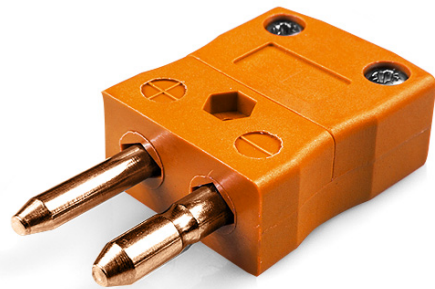

## Standard Thermoelement Stecker IS-R/S-M Typ R/S IEC

**Standard in-line Plug**  
(dimensions in mm)

Labfacility are the UK's leading manufacturer of Temperature Sensors, Thermocouple Connectors and associated Temperature Instrumentation and stockings of Thermocouple Cables. The Company has been trading since 1971 and is ISO9001 accredited.

**Standard Thermoelement Stecker IS-R/S-M Typ R/S IEC**

Kontakte werden aus echten Thermoelementlegierungen hergestellt. Geeignet für industrielle Anwendungen

**Spezifikationen****Specifications**

<b>Product Code</b>	XE-1590-001
<b>General Description</b>	Contacts are polarised to prevent incorrect connection
<b>Thermocouple Type</b>	R/S IEC
<b>Connector Type</b>	Plug
<b>Connector Size</b>	Standard
<b>Colour</b>	Orange
<b>Max. Temperature</b>	220°C
<b>Pins</b>	Solid Round Pins
<b>+Positive Contact</b>	Copper
<b>-Negative Contact</b>	Copper Alloy
<b>Standards Met</b>	BS EN 50212:1997. RoHS