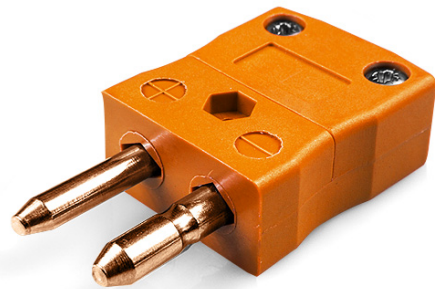

Standard Thermoelement Stecker IS-R/S-M Typ R/S IEC

Standard in-line Plug
(dimensions in mm)

Labfacility are the UK's leading manufacturer of Temperature Sensors, Thermocouple Connectors and associated Temperature Instrumentation and stockings of Thermocouple Cables. The Company has been trading since 1971 and is ISO9001 accredited.

Standard Thermoelement Stecker IS-R/S-M Typ R/S IEC

Kontakte werden aus echten Thermoelementlegierungen hergestellt. Geeignet für industrielle Anwendungen

Spezifikationen**Specifications**

Product Code	XE-1590-001
General Description	Contacts are polarised to prevent incorrect connection
Thermocouple Type	R/S IEC
Connector Type	Plug
Connector Size	Standard
Colour	Orange
Max. Temperature	220°C
Pins	Solid Round Pins
+Positive Contact	Copper
-Negative Contact	Copper Alloy
Standards Met	BS EN 50212:1997. RoHS