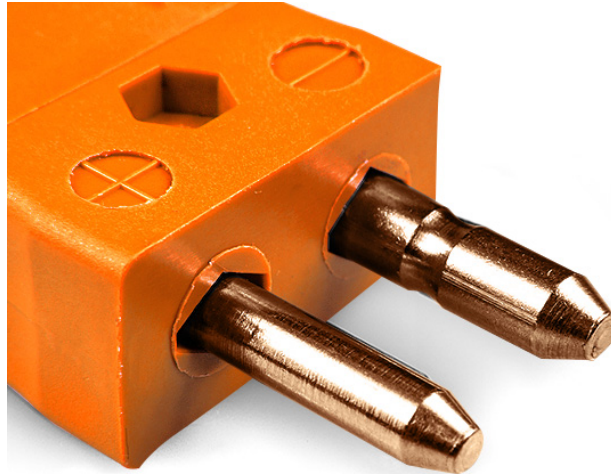

Standard Thermoelement Stecker IS-R/S-M Typ R/S IEC

Standard in-line Plug
(dimensions in mm)

Labfacility are the UK's leading manufacturer of Temperature Sensors, Thermocouple Connectors and associated Temperature Instrumentation and stockings of Thermocouple Cables. The Company has been trading since 1971 and is ISO9001 accredited.

Standard Thermoelement Stecker IS-R/S-M Typ R/S IEC

Kontakte werden aus echten Thermoelementlegierungen hergestellt. Geeignet für industrielle Anwendungen

Spezifikationen**Specifications**

Product Code	XE-1590-001
General Description	Contacts are polarised to prevent incorrect connection
Thermocouple Type	R/S IEC
Connector Type	Plug
Connector Size	Standard
Colour	Orange
Max. Temperature	220°C
Pins	Solid Round Pins
+Positive Contact	Copper
-Negative Contact	Copper Alloy
Standards Met	BS EN 50212:1997. RoHS