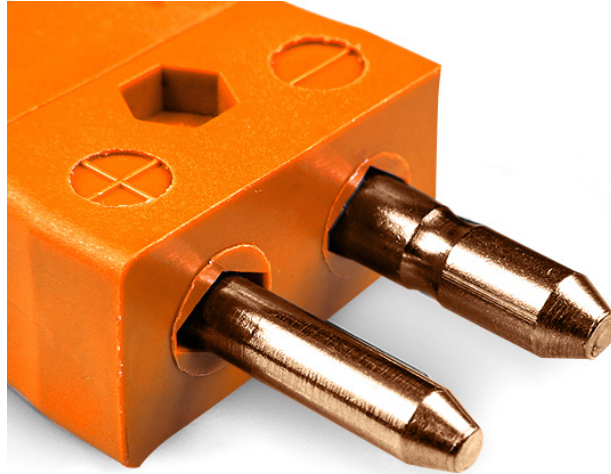

## Standard Thermoelement Stecker IS-R/S-M Typ R/S IEC

**Standard in-line Plug**  
(dimensions in mm)

Labfacility are the UK's leading manufacturer of Temperature Sensors, Thermocouple Connectors and associated Temperature Instrumentation and stockings of Thermocouple Cables. The Company has been trading since 1971 and is ISO9001 accredited.

**Standard Thermoelement Stecker IS-R/S-M Typ R/S IEC**

Kontakte werden aus echten Thermoelementlegierungen hergestellt. Geeignet für industrielle Anwendungen

**Spezifikationen****Specifications**

<b>Product Code</b>	XE-1590-001
<b>General Description</b>	Contacts are polarised to prevent incorrect connection
<b>Thermocouple Type</b>	R/S IEC
<b>Connector Type</b>	Plug
<b>Connector Size</b>	Standard
<b>Colour</b>	Orange
<b>Max. Temperature</b>	220°C
<b>Pins</b>	Solid Round Pins
<b>+Positive Contact</b>	Copper
<b>-Negative Contact</b>	Copper Alloy
<b>Standards Met</b>	BS EN 50212:1997. RoHS