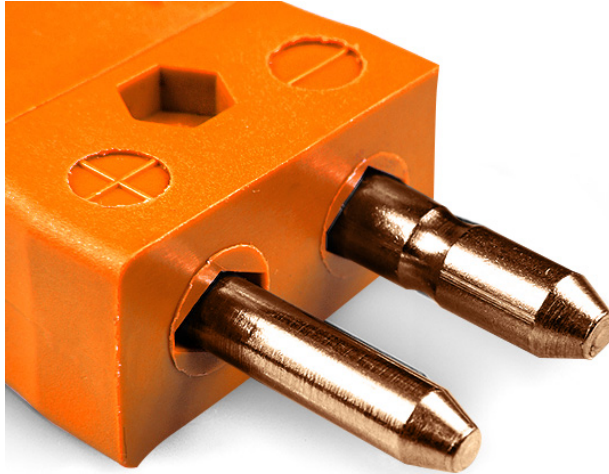

Standard Thermoelement Stecker IS-R/S-M Typ R/S IEC

Standard in-line Plug
(dimensions in mm)

Labfacility are the UK's leading manufacturer of Temperature Sensors, Thermocouple Connectors and associated Temperature Instrumentation and stockings of Thermocouple Cables. The Company has been trading since 1971 and is ISO9001 accredited.

Standard Thermoelement Stecker IS-R/S-M Typ R/S IEC

Kontakte werden aus echten Thermoelementlegierungen hergestellt. Geeignet für industrielle Anwendungen

Spezifikationen**Specifications**

Product Code	XE-1590-001
General Description	Contacts are polarised to prevent incorrect connection
Thermocouple Type	R/S IEC
Connector Type	Plug
Connector Size	Standard
Colour	Orange
Max. Temperature	220°C
Pins	Solid Round Pins
+Positive Contact	Copper
-Negative Contact	Copper Alloy
Standards Met	BS EN 50212:1997. RoHS