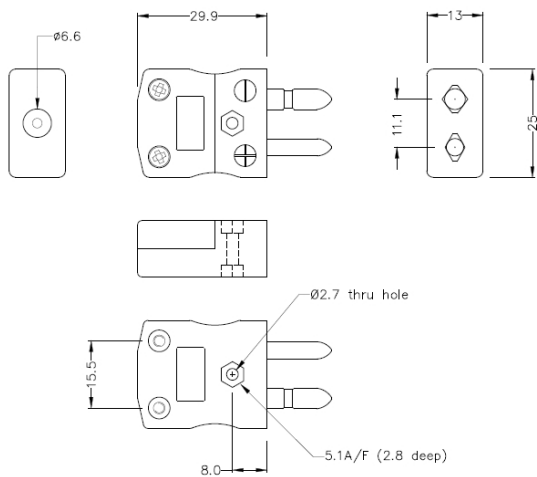

Standard Thermoelement Stecker IS-R/S-M Typ R/S IEC

Standard in-line Plug
(dimensions in mm)

Labfacility are the UK's leading manufacturer of Temperature Sensors, Thermocouple Connectors and associated Temperature Instrumentation and stockings of Thermocouple Cables. The Company has been trading since 1971 and is ISO9001 accredited.

Standard Thermoelement Stecker IS-R/S-M Typ R/S IEC

Kontakte werden aus echten Thermoelementlegierungen hergestellt. Geeignet für industrielle Anwendungen

Spezifikationen**Specifications**

Product Code	XE-1590-001
General Description	Contacts are polarised to prevent incorrect connection
Thermocouple Type	R/S IEC
Connector Type	Plug
Connector Size	Standard
Colour	Orange
Max. Temperature	220°C
Pins	Solid Round Pins
+Positive Contact	Copper
-Negative Contact	Copper Alloy
Standards Met	BS EN 50212:1997. RoHS