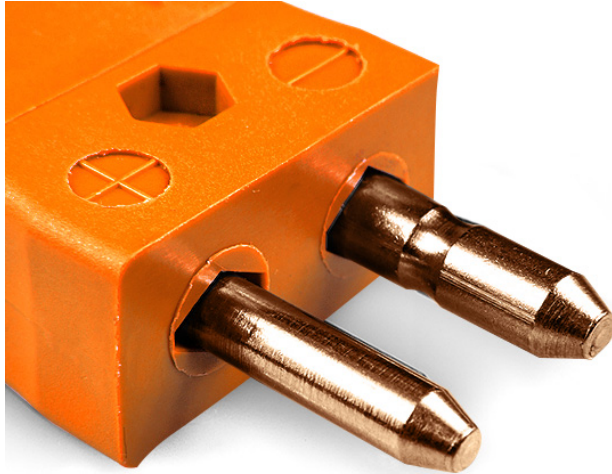

Standard Thermoelement Stecker IS-R/S-M Typ R/S IEC

Standard in-line Plug
(dimensions in mm)

Labfacility are the UK's leading manufacturer of Temperature Sensors, Thermocouple Connectors and associated Temperature Instrumentation and stockings of Thermocouple Cables. The Company has been trading since 1971 and is ISO9001 accredited.

Standard Thermoelement Stecker IS-R/S-M Typ R/S IEC

Kontakte werden aus echten Thermoelementlegierungen hergestellt. Geeignet für industrielle Anwendungen

Spezifikationen**Specifications**

Product Code	XE-1590-001
General Description	Contacts are polarised to prevent incorrect connection
Thermocouple Type	R/S IEC
Connector Type	Plug
Connector Size	Standard
Colour	Orange
Max. Temperature	220°C
Pins	Solid Round Pins
+Positive Contact	Copper
-Negative Contact	Copper Alloy
Standards Met	BS EN 50212:1997. RoHS