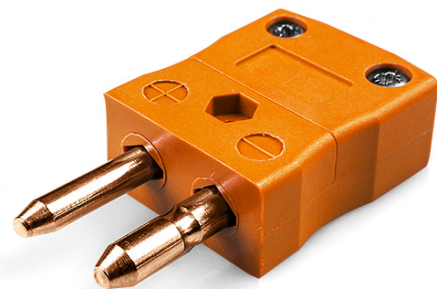

Standard Thermoelement Stecker IS-R/S-M Typ R/S IEC

Standard in-line Plug
(dimensions in mm)

Labfacility are the UK's leading manufacturer of Temperature Sensors, Thermocouple Connectors and associated Temperature Instrumentation and stockings of Thermocouple Cables. The Company has been trading since 1971 and is ISO9001 accredited.

Standard Thermoelement Stecker IS-R/S-M Typ R/S IEC

Kontakte werden aus echten Thermoelementlegierungen hergestellt. Geeignet für industrielle Anwendungen

Spezifikationen**Specifications**

Product Code	XE-1590-001
General Description	Contacts are polarised to prevent incorrect connection
Thermocouple Type	R/S IEC
Connector Type	Plug
Connector Size	Standard
Colour	Orange
Max. Temperature	220°C
Pins	Solid Round Pins
+Positive Contact	Copper
-Negative Contact	Copper Alloy
Standards Met	BS EN 50212:1997. RoHS