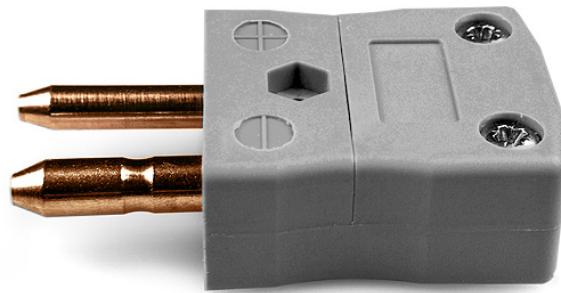

Standard Thermoelement Stecker IS-B-M Typ B IEC

Standard in-line Plug
(dimensions in mm)

Labfacility are the UK's leading manufacturer of Temperature Sensors, Thermocouple Connectors and associated Temperature Instrumentation and stockings of Thermocouple Cables. The Company has been trading since 1971 and is ISO9001 accredited.

Standard Thermoelement Stecker IS-B-M Typ B IEC

Kontakte werden aus echten Thermoelementlegierungen hergestellt. Geeignet für industrielle Anwendungen

Spezifikationen**Specifications**

Product Code	XE-1650-001
General Description	Contacts are polarised to prevent incorrect connection
Thermocouple Type	B IEC
Connector Type	Plug
Connector Size	Standard
Colour	Grey
Max. Temperature	220°C
Pins	Solid Round Pins
+Positive Contact	Copper
-Negative Contact	Copper
Standards Met	BS EN 50212:1997. RoHS