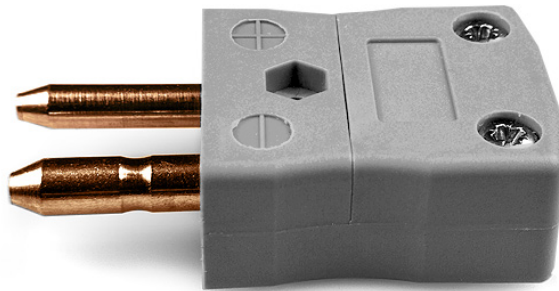

Standard Thermoelement Stecker IS-B-M Typ B IEC

Standard in-line Plug
(dimensions in mm)

Labfacility are the UK's leading manufacturer of Temperature Sensors, Thermocouple Connectors and associated Temperature Instrumentation and stockings of Thermocouple Cables. The Company has been trading since 1971 and is ISO9001 accredited.

Standard Thermoelement Stecker IS-B-M Typ B IEC

Kontakte werden aus echten Thermoelementlegierungen hergestellt. Geeignet für industrielle Anwendungen

Spezifikationen**Specifications**

Product Code	XE-1650-001
General Description	Contacts are polarised to prevent incorrect connection
Thermocouple Type	B IEC
Connector Type	Plug
Connector Size	Standard
Colour	Grey
Max. Temperature	220°C
Pins	Solid Round Pins
+Positive Contact	Copper
-Negative Contact	Copper
Standards Met	BS EN 50212:1997. RoHS