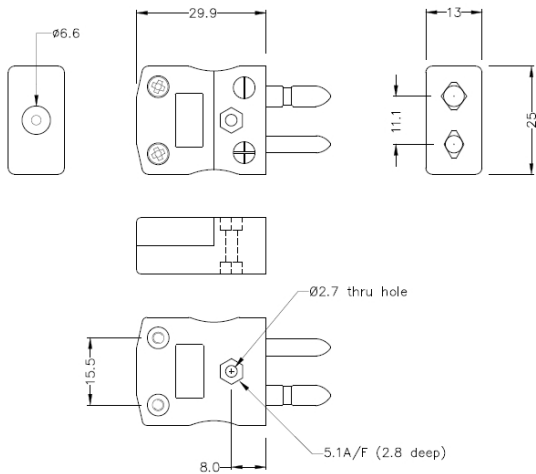

# Standard Thermoelement Stecker IS-E-M Typ E IEC

**Standard in-line Plug**  
(dimensions in mm)

Labfacility are the UK's leading manufacturer of Temperature Sensors, Thermocouple Connectors and associated Temperature Instrumentation and stockings of Thermocouple Cables. The Company has been trading since 1971 and is ISO9001 accredited.

**Standard Thermoelement Stecker IS-E-M Typ E IEC**

Kontakte werden aus echten Thermoelementlegierungen hergestellt. Geeignet für industrielle Anwendungen

**Spezifikationen****Specifications**

<b>Product Code</b>	XE-1630-001
<b>General Description</b>	Contacts are polarised to prevent incorrect connection
<b>Thermocouple Type</b>	E IEC
<b>Connector Type</b>	Plug
<b>Connector Size</b>	Standard
<b>Colour</b>	Violet
<b>Max. Temperature</b>	220°C
<b>Pins</b>	Solid Round Pins
<b>+Positive Contact</b>	Nickel Chromium
<b>-Negative Contact</b>	Copper Nickel
<b>Standards Met</b>	BS EN 50212:1997. RoHS