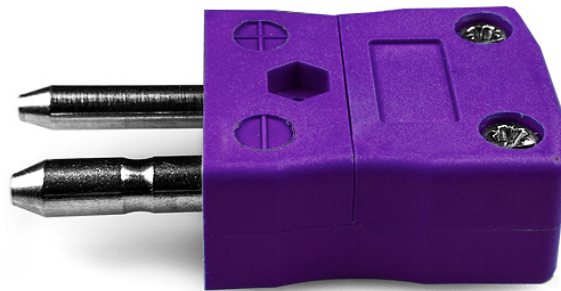

# Standard Thermoelement Stecker IS-E-M Typ E IEC

**Standard in-line Plug**  
(dimensions in mm)

Labfacility are the UK's leading manufacturer of Temperature Sensors, Thermocouple Connectors and associated Temperature Instrumentation and stockings of Thermocouple Cables. The Company has been trading since 1971 and is ISO9001 accredited.

**Standard Thermoelement Stecker IS-E-M Typ E IEC**

Kontakte werden aus echten Thermoelementlegierungen hergestellt. Geeignet für industrielle Anwendungen

**Spezifikationen****Specifications**

<b>Product Code</b>	XE-1630-001
<b>General Description</b>	Contacts are polarised to prevent incorrect connection
<b>Thermocouple Type</b>	E IEC
<b>Connector Type</b>	Plug
<b>Connector Size</b>	Standard
<b>Colour</b>	Violet
<b>Max. Temperature</b>	220°C
<b>Pins</b>	Solid Round Pins
<b>+Positive Contact</b>	Nickel Chromium
<b>-Negative Contact</b>	Copper Nickel
<b>Standards Met</b>	BS EN 50212:1997. RoHS