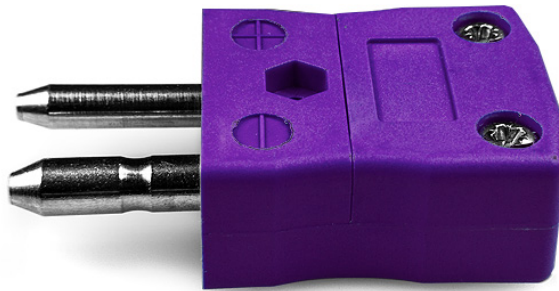

# Standard Thermoelement Stecker IS-E-M Typ E IEC

**Standard in-line Plug**  
(dimensions in mm)

Labfacility are the UK's leading manufacturer of Temperature Sensors, Thermocouple Connectors and associated Temperature Instrumentation and stockings of Thermocouple Cables. The Company has been trading since 1971 and is ISO9001 accredited.

**Standard Thermoelement Stecker IS-E-M Typ E IEC**

Kontakte werden aus echten Thermoelementlegierungen hergestellt. Geeignet für industrielle Anwendungen

**Spezifikationen****Specifications**

<b>Product Code</b>	XE-1630-001
<b>General Description</b>	Contacts are polarised to prevent incorrect connection
<b>Thermocouple Type</b>	E IEC
<b>Connector Type</b>	Plug
<b>Connector Size</b>	Standard
<b>Colour</b>	Violet
<b>Max. Temperature</b>	220°C
<b>Pins</b>	Solid Round Pins
<b>+Positive Contact</b>	Nickel Chromium
<b>-Negative Contact</b>	Copper Nickel
<b>Standards Met</b>	BS EN 50212:1997. RoHS