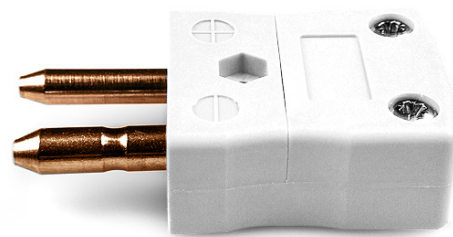

# Standard Thermoelement Stecker FSTC-CU-M Typ Cu

**Standard in-line Plug**  
(dimensions in mm)

Labfacility are the UK's leading manufacturer of Temperature Sensors, Thermocouple Connectors and associated Temperature Instrumentation and stockings of Thermocouple Cables. The Company has been trading since 1971 and is ISO9001 accredited.

**Standard Thermoelement Stecker FSTC-CU-M Typ CU**

Kontakte werden aus echten Thermoelementlegierungen hergestellt. Geeignet für industrielle Anwendungen

**Spezifikationen****Specifications**

<b>Product Code</b>	XE-1670-001
<b>General Description</b>	Contacts are polarised to prevent incorrect connection
<b>Thermocouple Type</b>	IEC, ANSI, JIS Type CU
<b>Connector Type</b>	Plug
<b>Connector Size</b>	Standard
<b>Colour</b>	White
<b>Max. Temperature</b>	220°C
<b>Pins</b>	Solid Round Pins
<b>+Positive Contact</b>	Copper
<b>-Negative Contact</b>	Copper
<b>Standards Met</b>	BS EN 50212:1997. RoHS