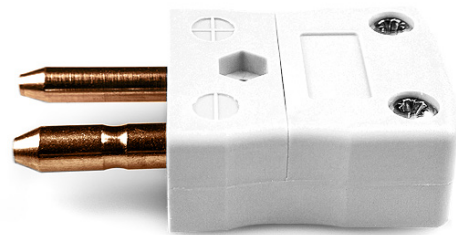

Standard Thermoelement Stecker FSTC-CU-M Typ Cu

Standard in-line Plug
(dimensions in mm)

Labfacility are the UK's leading manufacturer of Temperature Sensors, Thermocouple Connectors and associated Temperature Instrumentation and stockings of Thermocouple Cables. The Company has been trading since 1971 and is ISO9001 accredited.

Standard Thermoelement Stecker FSTC-CU-M Typ CU

Kontakte werden aus echten Thermoelementlegierungen hergestellt. Geeignet für industrielle Anwendungen

Spezifikationen**Specifications**

Product Code	XE-1670-001
General Description	Contacts are polarised to prevent incorrect connection
Thermocouple Type	IEC, ANSI, JIS Type CU
Connector Type	Plug
Connector Size	Standard
Colour	White
Max. Temperature	220°C
Pins	Solid Round Pins
+Positive Contact	Copper
-Negative Contact	Copper
Standards Met	BS EN 50212:1997. RoHS