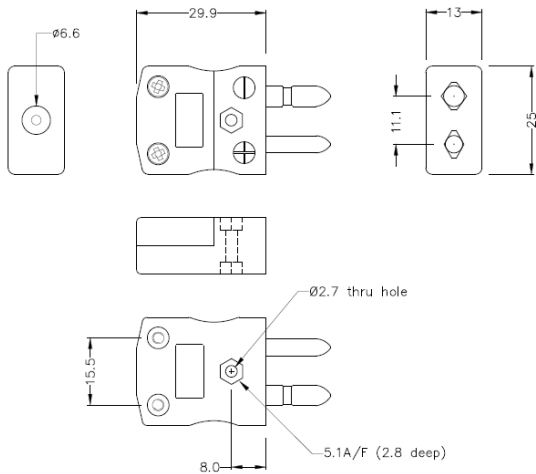

Standard Thermoelement Stecker FSTC-CU-M Typ Cu

Standard in-line Plug
(dimensions in mm)

Labfacility are the UK's leading manufacturer of Temperature Sensors, Thermocouple Connectors and associated Temperature Instrumentation and stockings of Thermocouple Cables. The Company has been trading since 1971 and is ISO9001 accredited.

Standard Thermoelement Stecker FSTC-CU-M Typ CU

Kontakte werden aus echten Thermoelementlegierungen hergestellt. Geeignet für industrielle Anwendungen

Spezifikationen**Specifications**

Product Code	XE-1670-001
General Description	Contacts are polarised to prevent incorrect connection
Thermocouple Type	IEC, ANSI, JIS Type CU
Connector Type	Plug
Connector Size	Standard
Colour	White
Max. Temperature	220°C
Pins	Solid Round Pins
+Positive Contact	Copper
-Negative Contact	Copper
Standards Met	BS EN 50212:1997. RoHS